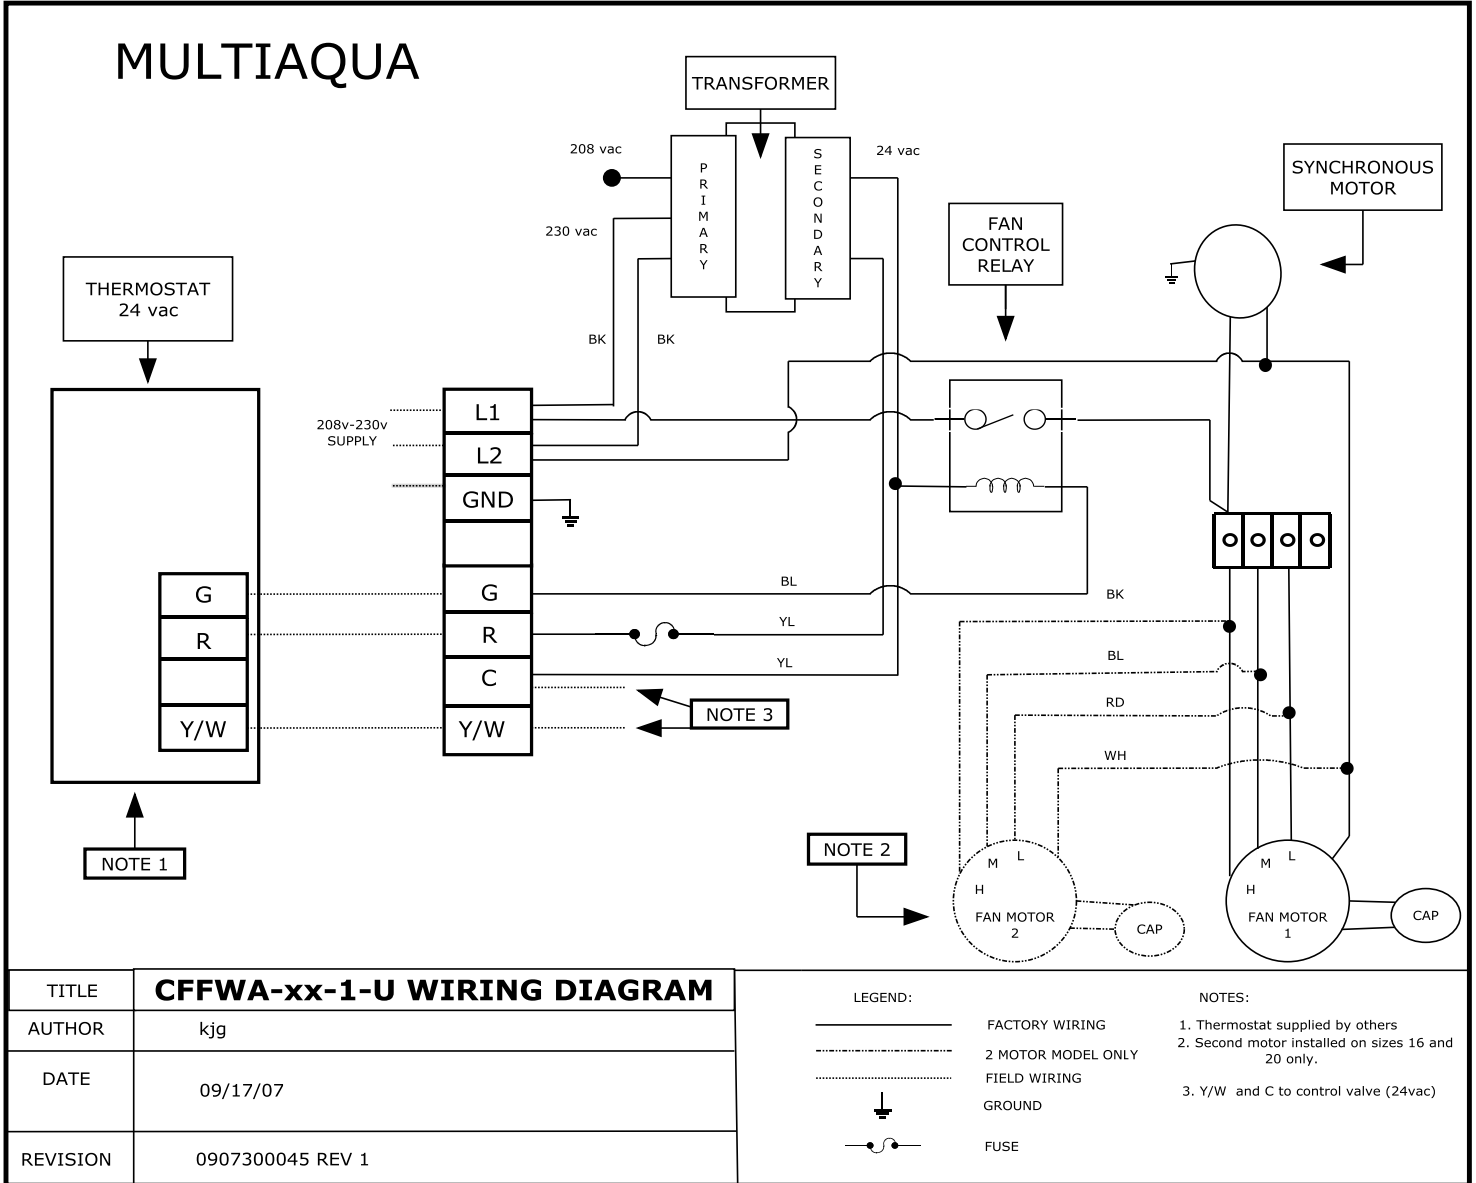

CFFWA-04-1-U Wiring Diagram

208/230/-1-50/60

CFFWA-04-1-U Dimensional Drawing

CFFWA Certified Drawing
 Drawing # 0907400073

Model CFFWA			
MODEL	A	L	
04	1024(40.32)	927(36.50)	
06	1024(40.32)	927(36.50)	
08	1024(40.32)	927(36.50)	
10	1324(52.13)	1227(48.31)	
12	1324(52.13)	1227(48.31)	
16	1925(75.79)	1828(71.97)	
20	1925(75.79)	1828(71.97)	

SIDE VIEW

FRONT VIEW

TOP VIEW

SIDE VIEW

BACK VIEW

BOTTOM VIEW