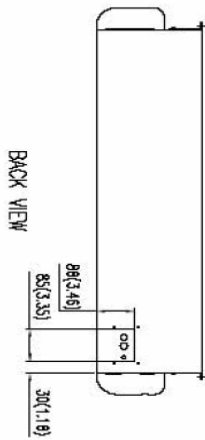

CFFWA-04-1-U Wiring Diagram

208/230/-1-50/60

CFFWA-04-1-U Dimensional Drawing

CFFWA Certified Drawing
 Drawing # 0907400073

Model CFFWA			
MODEL	A	L	
04	1024(40.32)	927(36.50)	
06	1024(40.32)	927(36.50)	
08	1024(40.32)	927(36.50)	
10	1324(52.13)	1227(48.31)	
12	1324(52.13)	1227(48.31)	
16	1925(75.79)	1828(71.97)	
20	1925(75.79)	1828(71.97)	

SIDE VIEW

FRONT VIEW

TOP VIEW

SIDE VIEW

BACK VIEW

BOTTOM VIEW