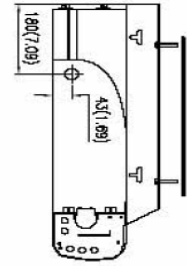

CFFWA-04-1-U Wiring Diagram

208/230/-1-50/60

CFFWA-04-1-U Dimensional Drawing

CFFWA Certified Drawing
 Drawing # 0907400073

Model CFFWA			
MODEL	A	L	
04	1024(40.32)	927(36.50)	
06	1024(40.32)	927(36.50)	
08	1024(40.32)	927(36.50)	
10	1324(52.13)	1227(48.31)	
12	1324(52.13)	1227(48.31)	
16	1925(75.79)	1828(71.97)	
20	1925(75.79)	1828(71.97)	

SIDE VIEW

FRONT VIEW

TOP VIEW

SIDE VIEW

BACK VIEW

BOTTOM VIEW