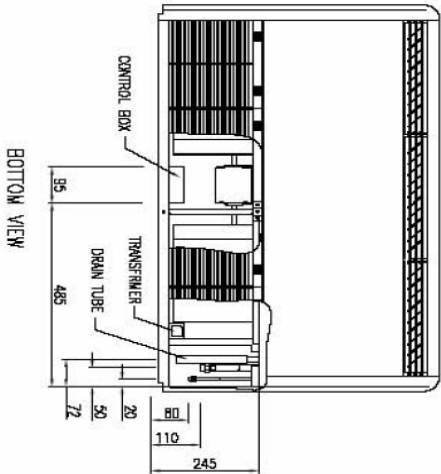

CFFWA-04-1-U Wiring Diagram

208/230/-1-50/60

CFFWA-04-1-U Dimensional Drawing

CFFWA Certified Drawing
 Drawing # 0907400073

Model CFFWA			
MODEL	A	L	
04	1024(40.32)	927(36.50)	
06	1024(40.32)	927(36.50)	
08	1024(40.32)	927(36.50)	
10	1324(52.13)	1227(48.31)	
12	1324(52.13)	1227(48.31)	
16	1925(75.79)	1828(71.97)	
20	1925(75.79)	1828(71.97)	

SIDE VIEW

FRONT VIEW

TOP VIEW

SIDE VIEW

BACK VIEW

BOTTOM VIEW