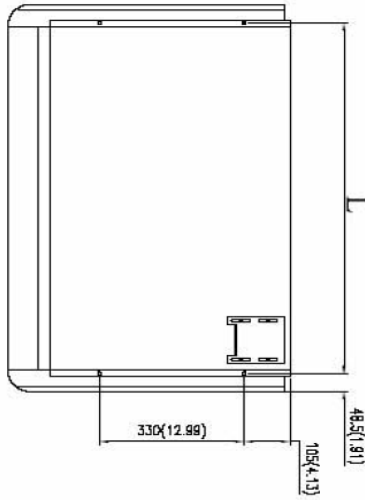

CFFWA-04-1-U Wiring Diagram

208/230/-1-50/60

CFFWA-04-1-U Dimensional Drawing

CFFWA Certified Drawing
 Drawing # 0907400073

Model CFFWA			
MODEL	A	L	
04	1024(40.32)	927(36.50)	
06	1024(40.32)	927(36.50)	
08	1024(40.32)	927(36.50)	
10	1324(52.13)	1227(48.31)	
12	1324(52.13)	1227(48.31)	
16	1925(75.79)	1828(71.97)	
20	1925(75.79)	1828(71.97)	

SIDE VIEW

FRONT VIEW

TOP VIEW

SIDE VIEW

BACK VIEW

BOTTOM VIEW