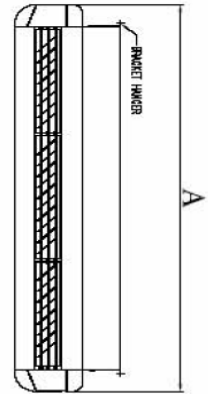

CFFWA-04-1-U Wiring Diagram

208/230/-1-50/60

CFFWA-04-1-U Dimensional Drawing

CFFWA Certified Drawing
 Drawing # 0907400073

Model CFFWA			
MODEL	A	L	
04	1024(40.32)	927(36.50)	
06	1024(40.32)	927(36.50)	
08	1024(40.32)	927(36.50)	
10	1324(52.13)	1227(48.31)	
12	1324(52.13)	1227(48.31)	
16	1925(75.79)	1828(71.97)	
20	1925(75.79)	1828(71.97)	

SIDE VIEW

FRONT VIEW

TOP VIEW

SIDE VIEW

BACK VIEW

BOTTOM VIEW