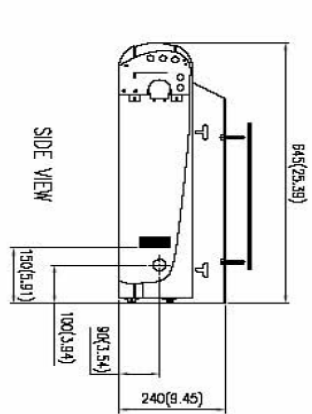

CFFWA-04-1-U Wiring Diagram

208/230/-1-50/60

CFFWA-04-1-U Dimensional Drawing

CFFWA Certified Drawing
 Drawing # 0907400073

Model CFFWA			
MODEL	A	L	
04	1024(40.32)	927(36.50)	
06	1024(40.32)	927(36.50)	
08	1024(40.32)	927(36.50)	
10	1324(52.13)	1227(48.31)	
12	1324(52.13)	1227(48.31)	
16	1925(75.79)	1828(71.97)	
20	1925(75.79)	1828(71.97)	

SIDE VIEW

FRONT VIEW

TOP VIEW

SIDE VIEW

BACK VIEW

BOTTOM VIEW