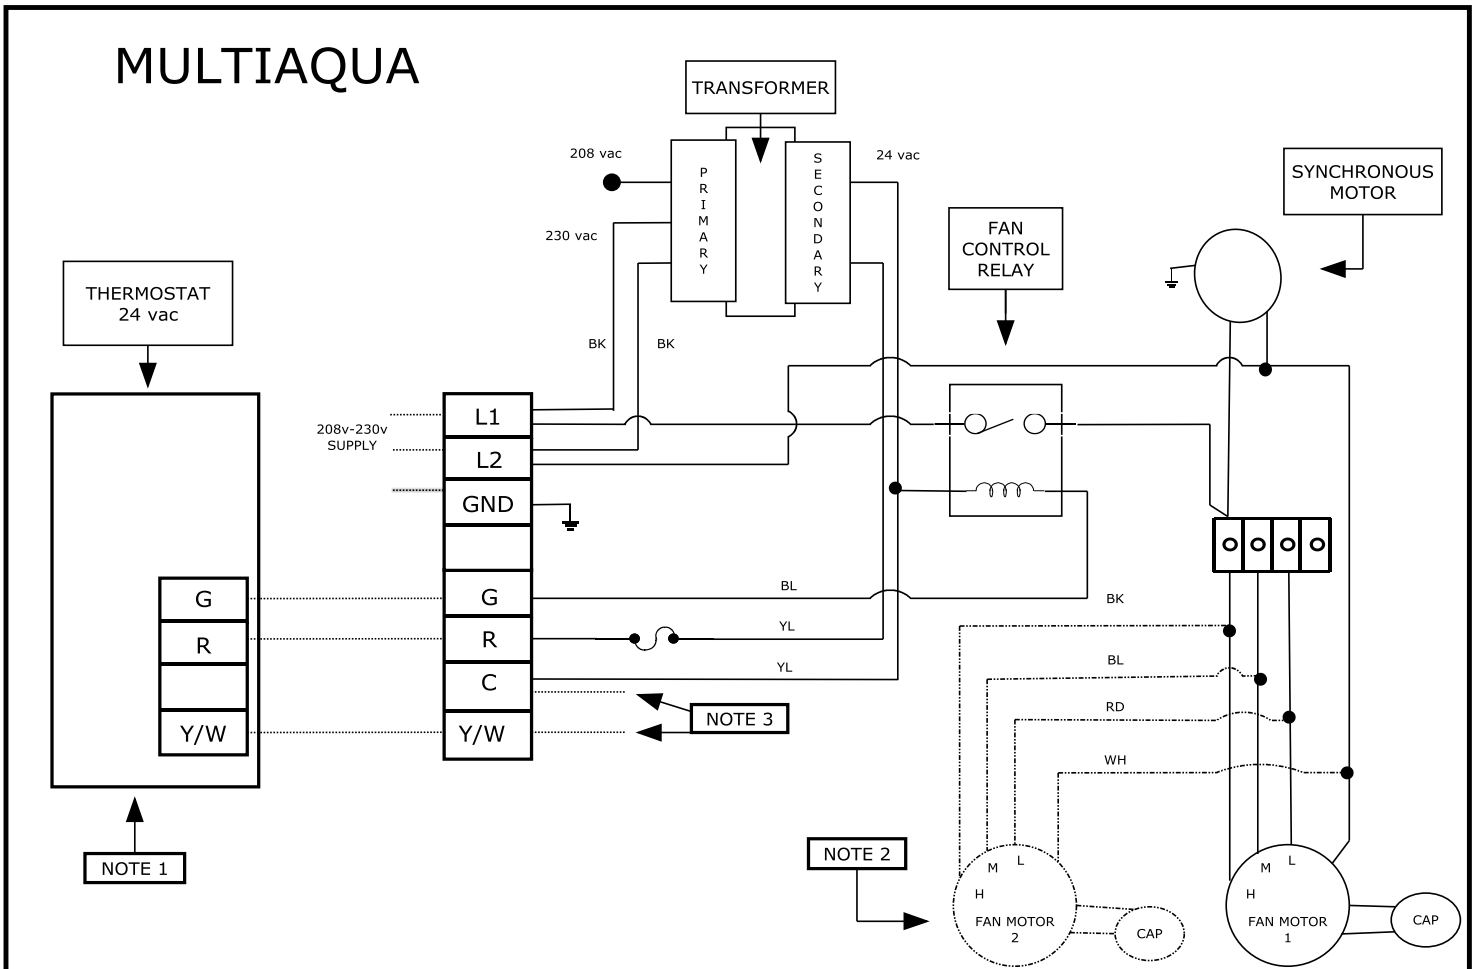

CFFWA-08-1-U Wiring Diagram

208/230/-1-50/60

TITLE	CFFWA-xx-1-U WIRING DIAGRAM
AUTHOR	kjg
DATE	09/17/07
REVISION	0907300045 REV 1

LEGEND:		NOTES:
	FACTORY WIRING	1. Thermostat supplied by others
	2 MOTOR MODEL ONLY	2. Second motor installed on sizes 16 and 20 only.
	FIELD WIRING	3. Y/W and C to control valve (24vac)
	GROUND	
	FUSE	

CFFWA-08-1-U Dimensional Drawing

CFFWA Certified Drawing
 Drawing # 0907400073

Model CFFWA			
MODEL	A	L	
04	1024(40.32)	927(36.50)	
06	1024(40.32)	927(36.50)	
08	1024(40.32)	927(36.50)	
10	1324(52.13)	1227(48.31)	
12	1324(52.13)	1227(48.31)	
16	1925(75.79)	1828(71.97)	
20	1925(75.79)	1828(71.97)	