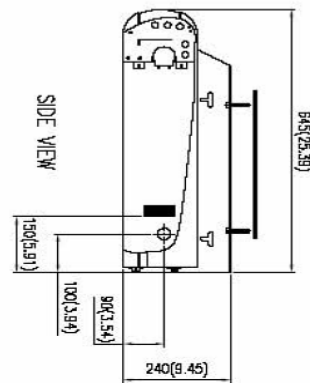

CFFWA-12-1-U Wiring Diagram

208/230/-1-50/60

CFFWA-12-1-U Dimensional Drawing

CFFWA Certified Drawing
 Drawing # 0907400073

Model CFFWA		
MODEL	A	L
04	1024(40.32)	927(36.50)
06	1024(40.32)	927(36.50)
08	1024(40.32)	927(36.50)
10	1324(52.13)	1227(48.31)
12	1324(52.13)	1227(48.31)
16	1925(75.79)	1828(71.97)
20	1925(75.79)	1828(71.97)

SIDE VIEW

FRONT VIEW

TOP VIEW

SIDE VIEW

BACK VIEW

BOTTOM VIEW