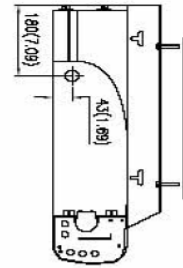

CFFWA-12-1-U Wiring Diagram

208/230/-1-50/60

CFFWA-12-1-U Dimensional Drawing

CFFWA Certified Drawing
 Drawing # 0907400073

Model CFFWA		
MODEL	A	L
04	1024(40.32)	927(36.50)
06	1024(40.32)	927(36.50)
08	1024(40.32)	927(36.50)
10	1324(52.13)	1227(48.31)
12	1324(52.13)	1227(48.31)
16	1925(75.79)	1828(71.97)
20	1925(75.79)	1828(71.97)

SIDE VIEW

FRONT VIEW

TOP VIEW

SIDE VIEW

BACK VIEW

BOTTOM VIEW