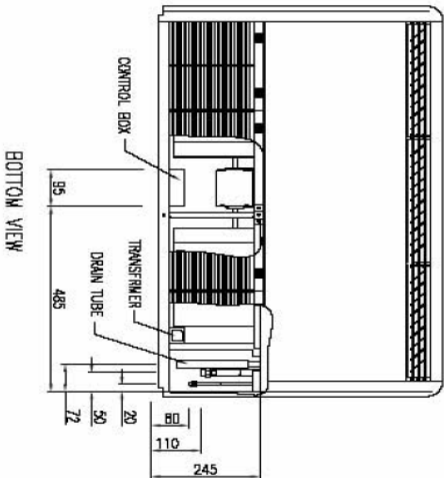

CFFWA-12-1-U Wiring Diagram

208/230/-1-50/60

CFFWA-12-1-U Dimensional Drawing

CFFWA Certified Drawing
 Drawing # 0907400073

Model CFFWA		
MODEL	A	L
04	1024(40.32)	927(36.50)
06	1024(40.32)	927(36.50)
08	1024(40.32)	927(36.50)
10	1324(52.13)	1227(48.31)
12	1324(52.13)	1227(48.31)
16	1925(75.79)	1828(71.97)
20	1925(75.79)	1828(71.97)

SIDE VIEW

FRONT VIEW

TOP VIEW

SIDE VIEW

BACK VIEW

BOTTOM VIEW