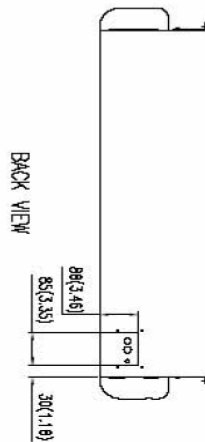

CFFWA-12-1-U Wiring Diagram

208/230/-1-50/60

CFFWA-12-1-U Dimensional Drawing

CFFWA Certified Drawing
 Drawing # 0907400073

Model CFFWA		
MODEL	A	L
04	1024(40.32)	927(36.50)
06	1024(40.32)	927(36.50)
08	1024(40.32)	927(36.50)
10	1324(52.13)	1227(48.31)
12	1324(52.13)	1227(48.31)
16	1925(75.79)	1828(71.97)
20	1925(75.79)	1828(71.97)

SIDE VIEW

FRONT VIEW

TOP VIEW

SIDE VIEW

BACK VIEW

BOTTOM VIEW