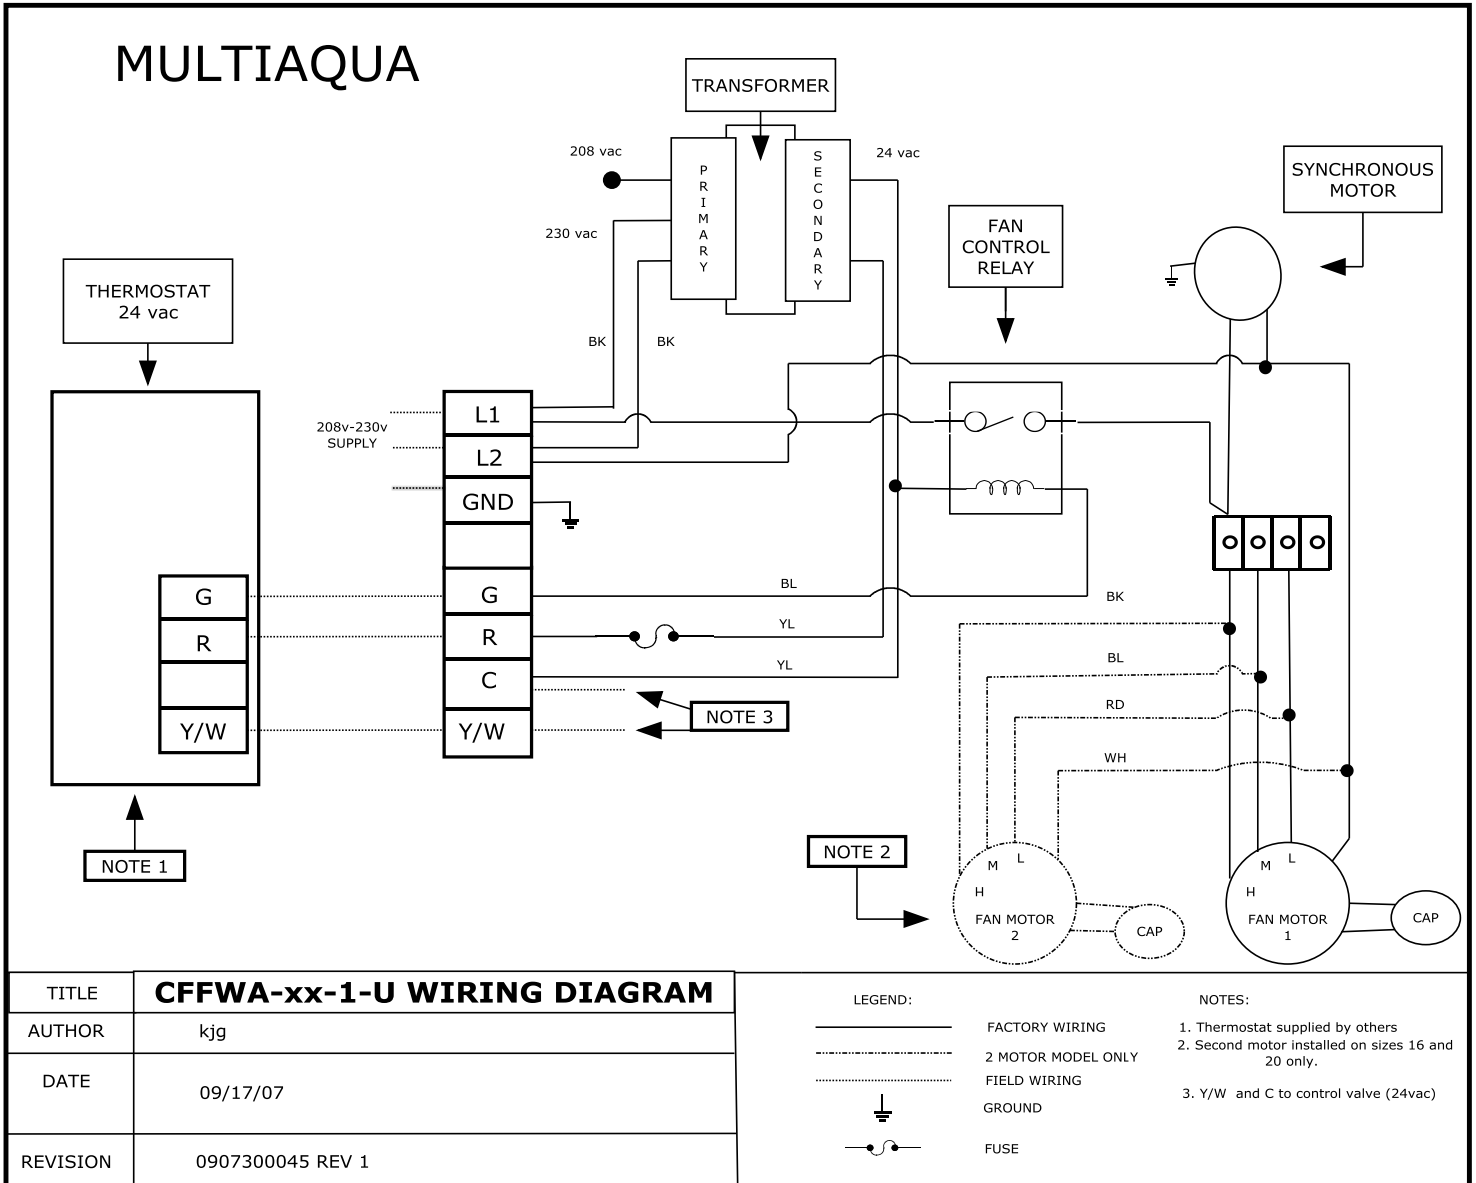

CFFWA-12-1-U Wiring Diagram

208/230/-1-50/60

CFFWA-12-1-U Dimensional Drawing

CFFWA Certified Drawing
 Drawing # 0907400073

Model CFFWA		
MODEL	A	L
04	1024(40.32)	927(36.50)
06	1024(40.32)	927(36.50)
08	1024(40.32)	927(36.50)
10	1324(52.13)	1227(48.31)
12	1324(52.13)	1227(48.31)
16	1925(75.79)	1828(71.97)
20	1925(75.79)	1828(71.97)

SIDE VIEW

FRONT VIEW

TOP VIEW

SIDE VIEW

BACK VIEW

BOTTOM VIEW