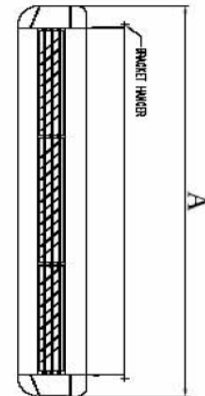

CFFWA-12-1-U Wiring Diagram

208/230/-1-50/60

CFFWA-12-1-U Dimensional Drawing

CFFWA Certified Drawing
 Drawing # 0907400073

Model CFFWA		
MODEL	A	L
04	1024(40.32)	927(36.50)
06	1024(40.32)	927(36.50)
08	1024(40.32)	927(36.50)
10	1324(52.13)	1227(48.31)
12	1324(52.13)	1227(48.31)
16	1925(75.79)	1828(71.97)
20	1925(75.79)	1828(71.97)

SIDE VIEW

FRONT VIEW

TOP VIEW

SIDE VIEW

BACK VIEW

BOTTOM VIEW