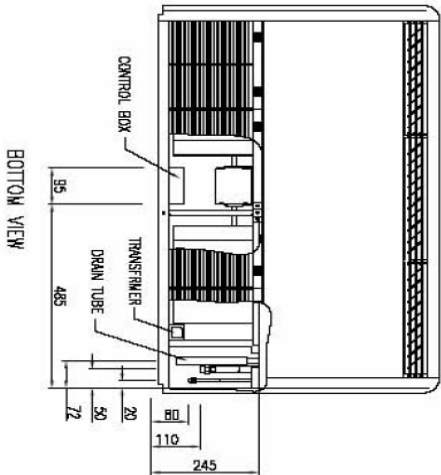

CFFWA-16-1-U Wiring Diagram

208/230/-1-50/60

CFFWA-16-1-U Dimensional Drawing

CFFWA Certified Drawing
 Drawing # 0907400073

Model CFFWA		A	L
MODEL			
04	1024(40.32)	927(36.50)	
06	1024(40.32)	927(36.50)	
08	1024(40.32)	927(36.50)	
10	1324(52.13)	1227(48.31)	
12	1324(52.13)	1227(48.31)	
16	1925(75.79)	1828(71.97)	
20	1925(75.79)	1828(71.97)	

SIDE VIEW

FRONT VIEW

TOP VIEW

SIDE VIEW

BACK VIEW

BOTTOM VIEW