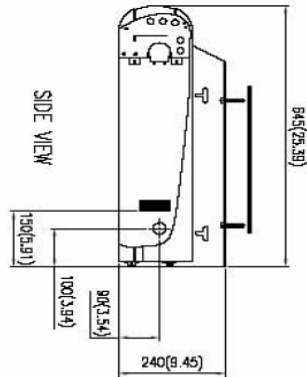

CFFWA-16-1-U Wiring Diagram

208/230/-1-50/60

CFFWA-16-1-U Dimensional Drawing

CFFWA Certified Drawing
 Drawing # 0907400073

Model CFFWA		A	L
MODEL			
04	1024(40.32)	927(36.50)	
06	1024(40.32)	927(36.50)	
08	1024(40.32)	927(36.50)	
10	1324(52.13)	1227(48.31)	
12	1324(52.13)	1227(48.31)	
16	1925(75.79)	1828(71.97)	
20	1925(75.79)	1828(71.97)	

SIDE VIEW

FRONT VIEW

TOP VIEW

SIDE VIEW

BACK VIEW

BOTTOM VIEW