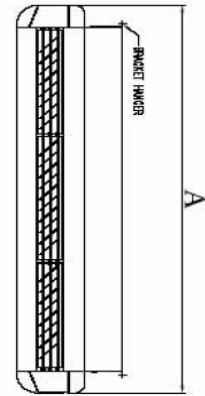

CFFWA-16-1-U Wiring Diagram

208/230/-1-50/60

CFFWA-16-1-U Dimensional Drawing

CFFWA Certified Drawing
 Drawing # 0907400073

Model CFFWA		A	L
MODEL			
04	1024(40.32)	927(36.50)	
06	1024(40.32)	927(36.50)	
08	1024(40.32)	927(36.50)	
10	1324(52.13)	1227(48.31)	
12	1324(52.13)	1227(48.31)	
16	1925(75.79)	1828(71.97)	
20	1925(75.79)	1828(71.97)	

SIDE VIEW

FRONT VIEW

TOP VIEW

SIDE VIEW

BACK VIEW

BOTTOM VIEW