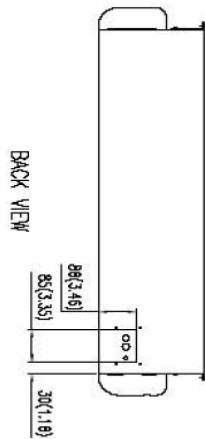

CFFWA-16-1-U Wiring Diagram

208/230/-1-50/60

CFFWA-16-1-U Dimensional Drawing

CFFWA Certified Drawing
 Drawing # 0907400073

Model CFFWA		A	L
MODEL			
04	1024(40.32)	927(36.50)	
06	1024(40.32)	927(36.50)	
08	1024(40.32)	927(36.50)	
10	1324(52.13)	1227(48.31)	
12	1324(52.13)	1227(48.31)	
16	1925(75.79)	1828(71.97)	
20	1925(75.79)	1828(71.97)	

SIDE VIEW

FRONT VIEW

TOP VIEW

SIDE VIEW

BACK VIEW

BOTTOM VIEW