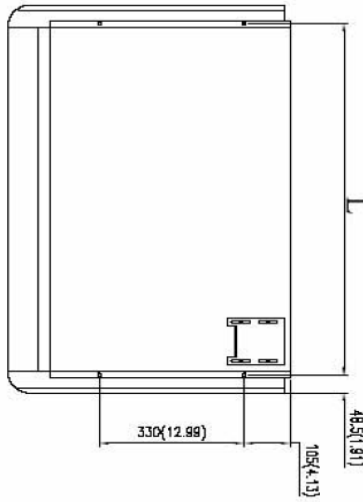

CFFWA-16-1-U Wiring Diagram

208/230/-1-50/60

CFFWA-16-1-U Dimensional Drawing

CFFWA Certified Drawing
 Drawing # 0907400073

Model CFFWA		A	L
MODEL			
04	1024(40.32)	927(36.50)	
06	1024(40.32)	927(36.50)	
08	1024(40.32)	927(36.50)	
10	1324(52.13)	1227(48.31)	
12	1324(52.13)	1227(48.31)	
16	1925(75.79)	1828(71.97)	
20	1925(75.79)	1828(71.97)	

SIDE VIEW

FRONT VIEW

TOP VIEW

SIDE VIEW

BACK VIEW

BOTTOM VIEW