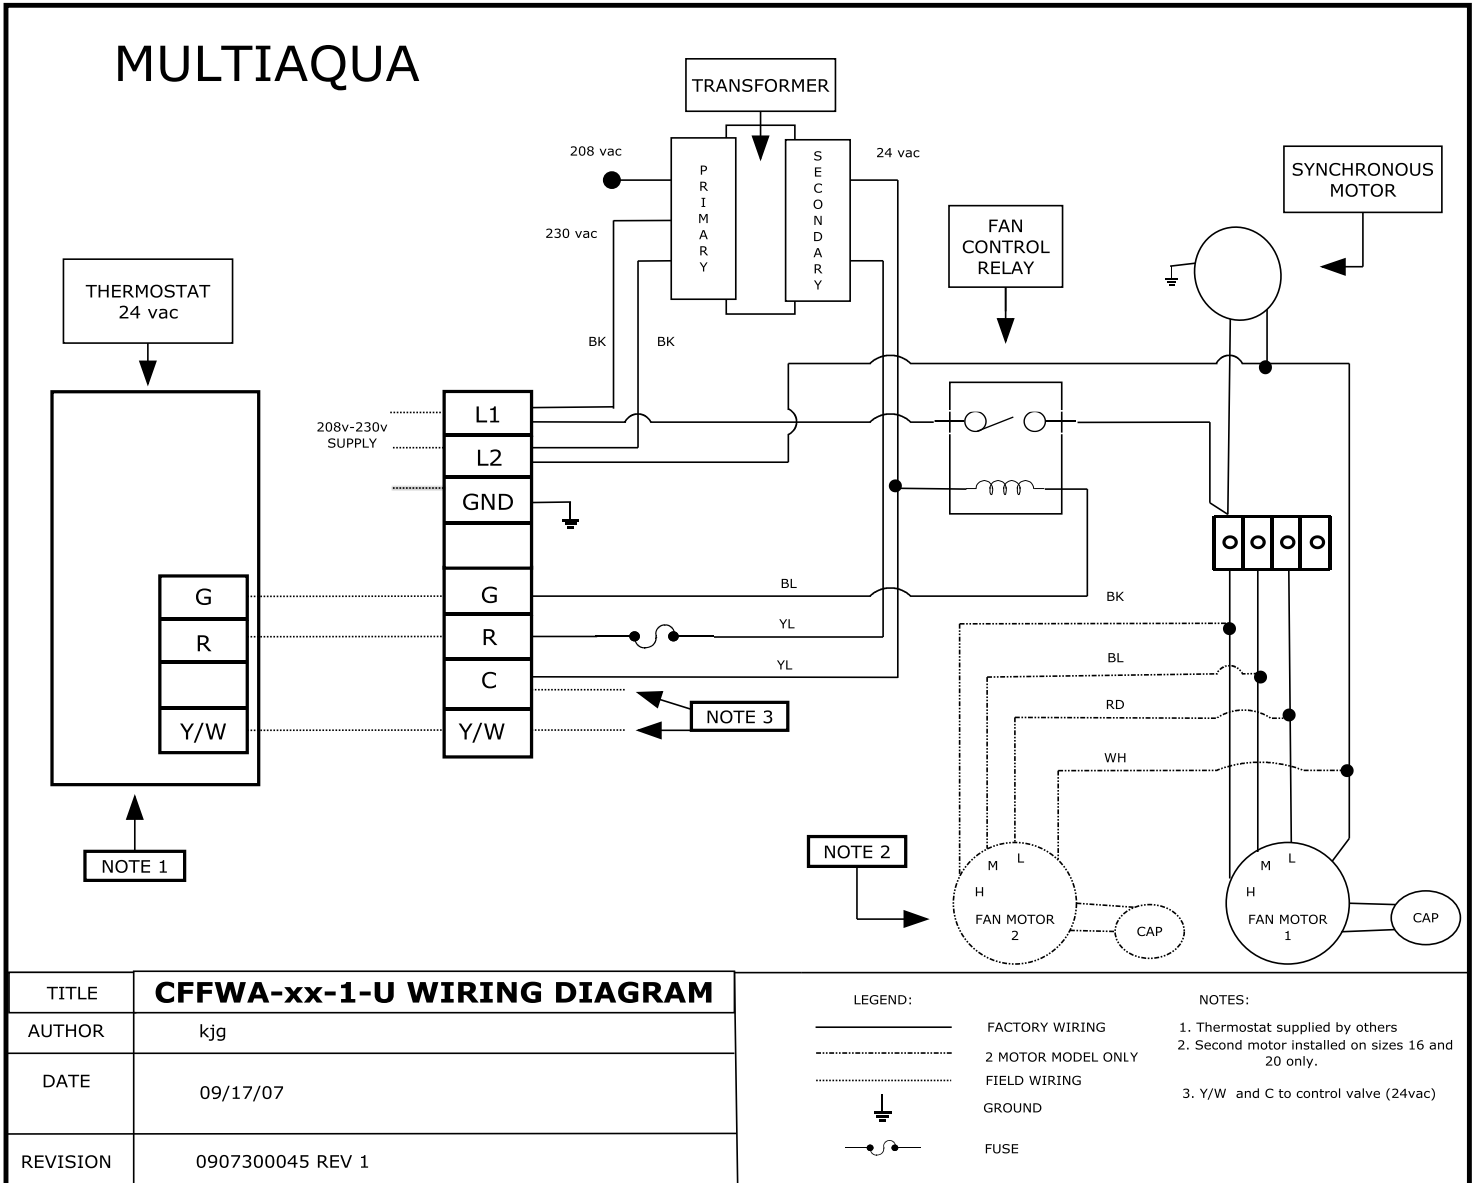

CFFWA-16-1-U Wiring Diagram

208/230/-1-50/60

CFFWA-16-1-U Dimensional Drawing

CFFWA Certified Drawing
 Drawing # 0907400073

Model CFFWA		A	L
MODEL			
04	1024(40.32)	927(36.50)	
06	1024(40.32)	927(36.50)	
08	1024(40.32)	927(36.50)	
10	1324(52.13)	1227(48.31)	
12	1324(52.13)	1227(48.31)	
16	1925(75.79)	1828(71.97)	
20	1925(75.79)	1828(71.97)	

SIDE VIEW

FRONT VIEW

TOP VIEW

SIDE VIEW

BACK VIEW

BOTTOM VIEW