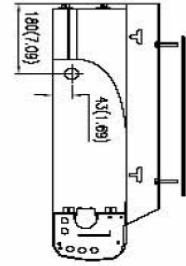

CFFWA-16-1-U Wiring Diagram

208/230/-1-50/60

CFFWA-16-1-U Dimensional Drawing

CFFWA Certified Drawing
 Drawing # 0907400073

Model CFFWA		A	L
MODEL			
04	1024(40.32)	927(36.50)	
06	1024(40.32)	927(36.50)	
08	1024(40.32)	927(36.50)	
10	1324(52.13)	1227(48.31)	
12	1324(52.13)	1227(48.31)	
16	1925(75.79)	1828(71.97)	
20	1925(75.79)	1828(71.97)	

SIDE VIEW

FRONT VIEW

TOP VIEW

SIDE VIEW

BACK VIEW

BOTTOM VIEW