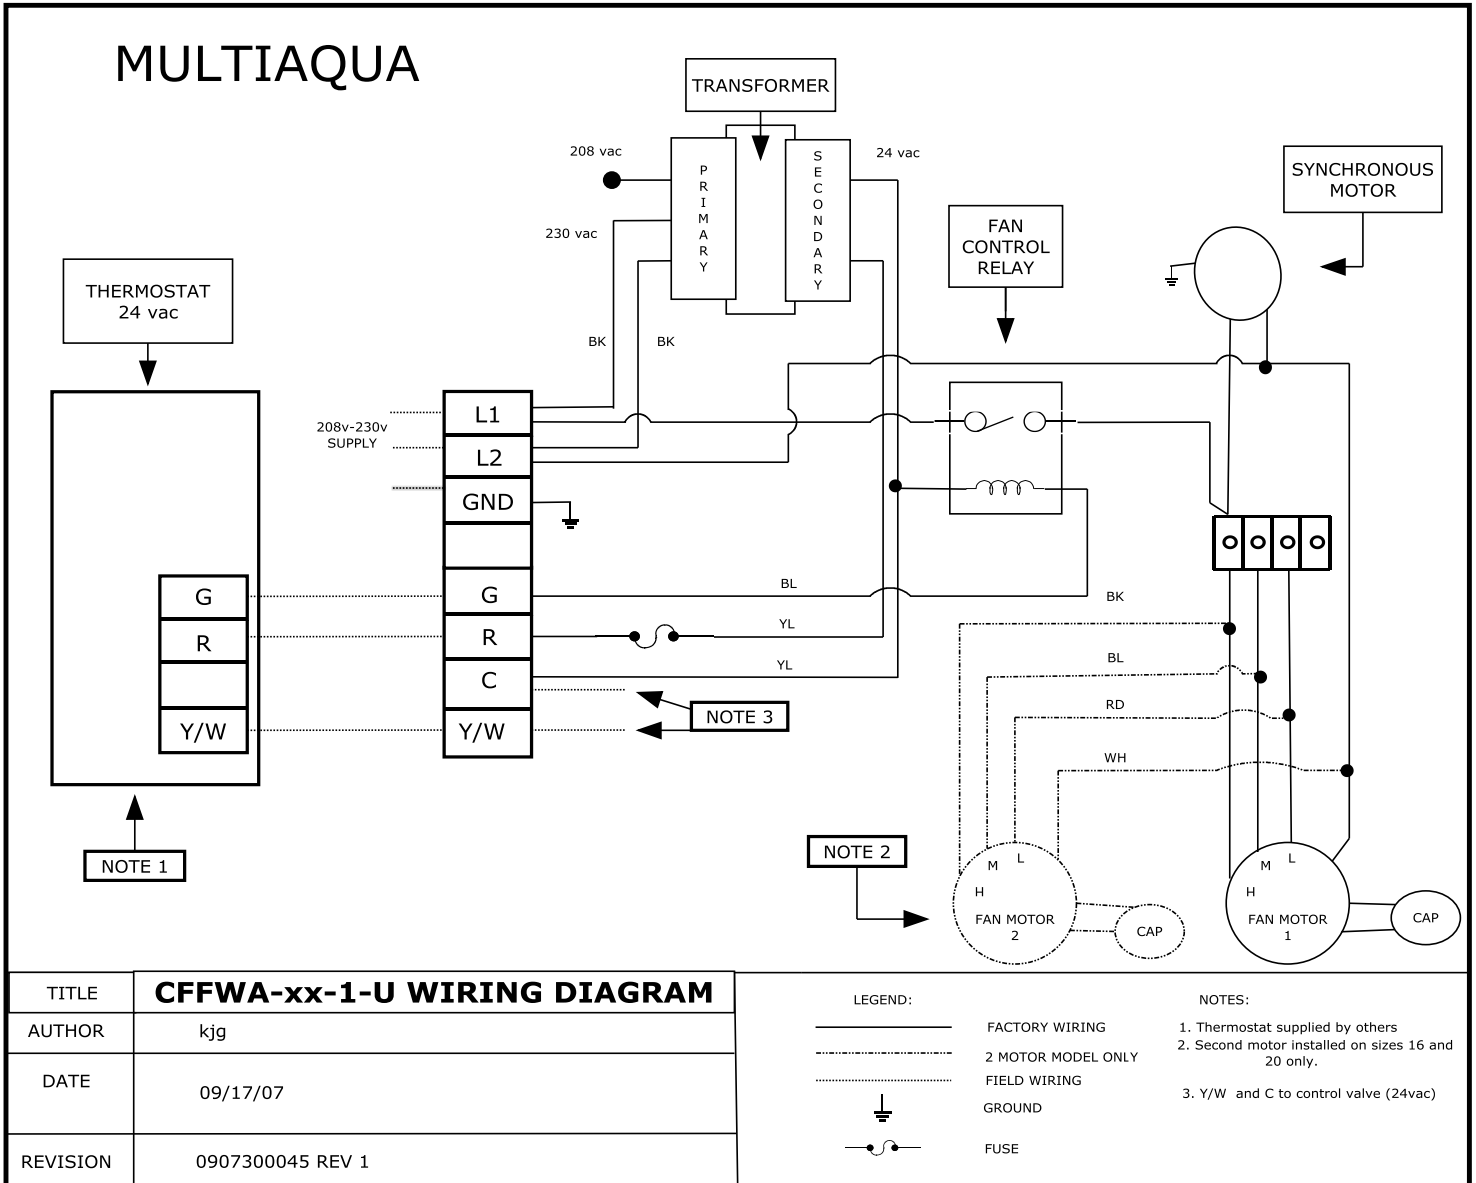

CFFWA-20-1-U Wiring Diagram

208/230/-1-50/60

CFFWA-20-1-U Dimensional Drawing