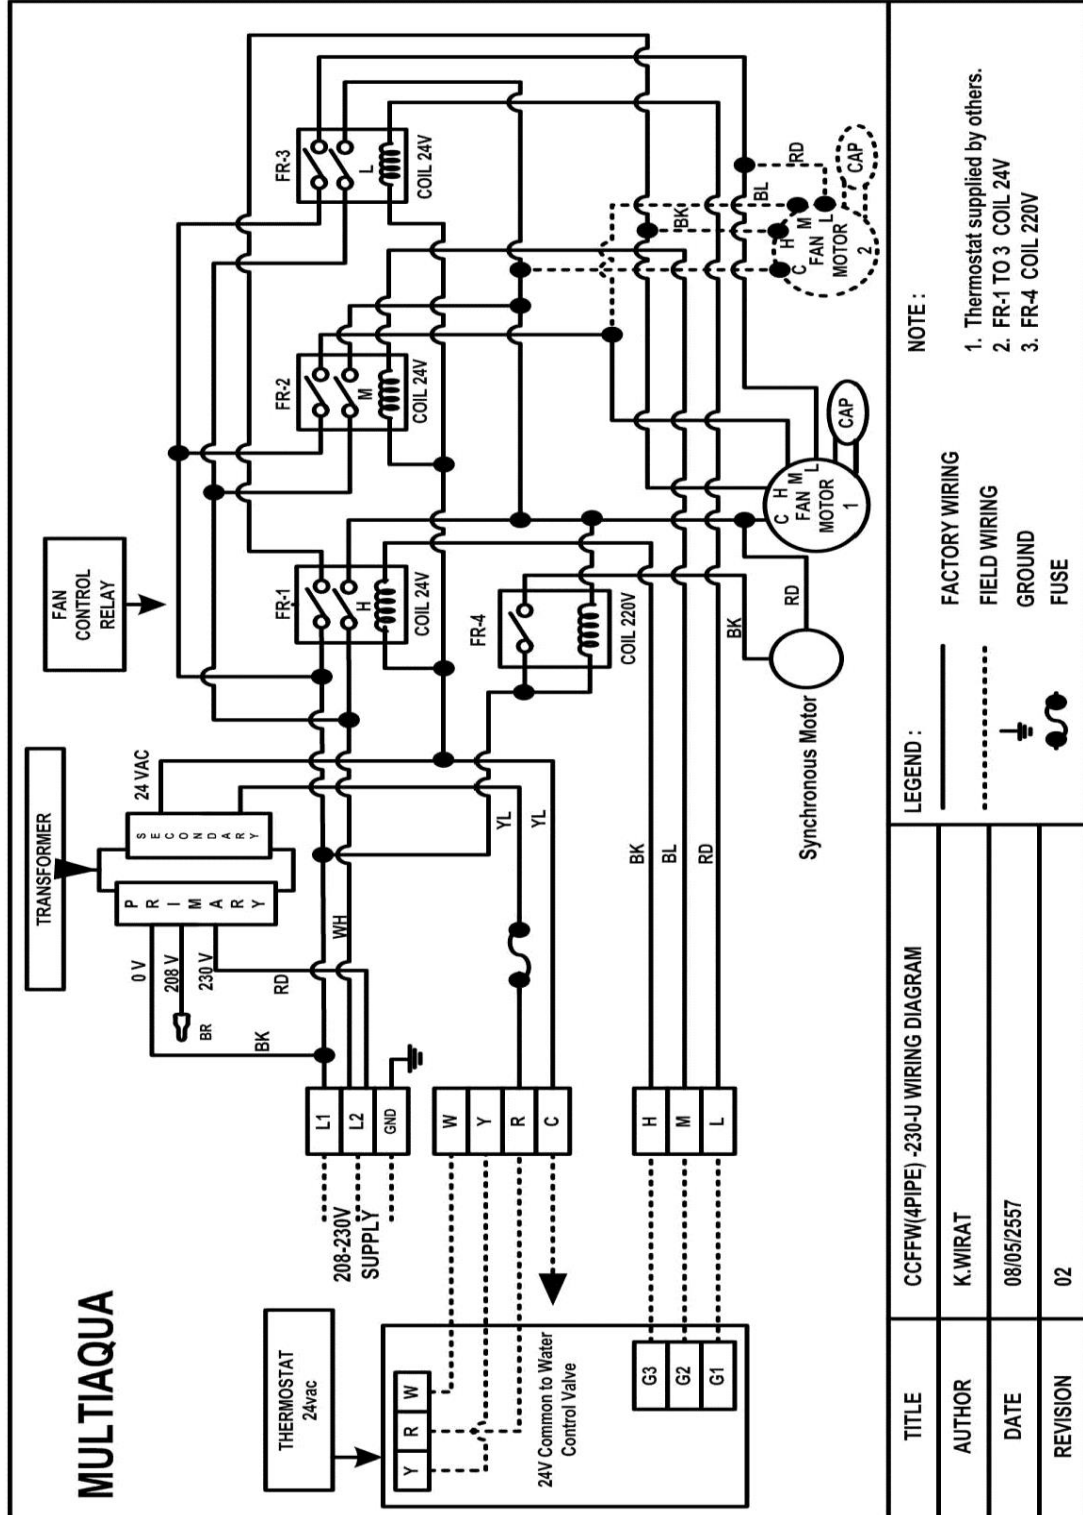

CFFWA4P-06-1-U Wiring Diagram

208/230/-1-50/60

| | | | |
|----------|-----------------------------------|--|---|
| TITLE | CFFW(4PIPE) -230-U WIRING DIAGRAM | LEGEND : | NOTE : |
| AUTHOR | K.WIRAT | FACTORY WIRING FIELD WIRING GROUND FUSE | <ol style="list-style-type: none"> 1. Thermostat supplied by others. 2. FR-1 TO 3 COIL 24V 3. FR-4 COIL 220V |
| DATE | 08/05/2557 | | |
| REVISION | 02 | | |

CFFWA4P-06-1-U Dimensional Drawing

| Model | "L" Dimension |
|------------|---------------|
| CFFWA4P-04 | 48.3 |
| CFFWA4P-06 | 48.3 |
| CFFWA4P-08 | 60.1 |
| CFFWA4P-12 | 71.9 |
| CFFWA4P-16 | 83.7 |
| CFFWA4P-20 | 83.7 |