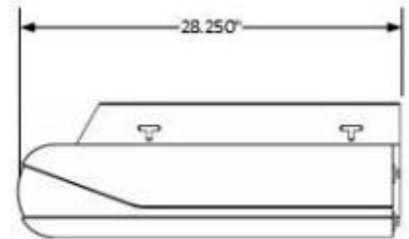

CFFWA4P-06-1-U Wiring Diagram

208/230/-1-50/60

| | | | |
|----------|-----------------------------------|--|---|
| TITLE | CFFW(4PIPE) -230-U WIRING DIAGRAM | LEGEND : | NOTE : |
| AUTHOR | K.WIRAT | FACTORY WIRING FIELD WIRING GROUND FUSE | <ol style="list-style-type: none"> 1. Thermostat supplied by others. 2. FR-1 TO 3 COIL 24V 3. FR-4 COIL 220V |
| DATE | 08/05/2557 | | |
| REVISION | 02 | | |

CFFWA4P-06-1-U Dimensional Drawing

| Model | "L" Dimension |
|------------|---------------|
| CFFWA4P-04 | 48.3 |
| CFFWA4P-06 | 48.3 |
| CFFWA4P-08 | 60.1 |
| CFFWA4P-12 | 71.9 |
| CFFWA4P-16 | 83.7 |
| CFFWA4P-20 | 83.7 |