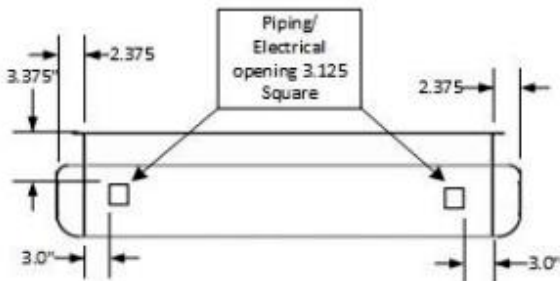

CFFWA4P-06-1-U Wiring Diagram

208/230/-1-50/60

| | | | |
|----------|-----------------------------------|--|---|
| TITLE | CFFW(4PIPE) -230-U WIRING DIAGRAM | LEGEND : | NOTE : |
| AUTHOR | K.WIRAT | FACTORY WIRING FIELD WIRING GROUND FUSE | <ol style="list-style-type: none"> 1. Thermostat supplied by others. 2. FR-1 TO 3 COIL 24V 3. FR-4 COIL 220V |
| DATE | 08/05/2557 | | |
| REVISION | 02 | | |

CFFWA4P-06-1-U Dimensional Drawing

| Model | "L" Dimension |
|------------|---------------|
| CFFWA4P-04 | 48.3 |
| CFFWA4P-06 | 48.3 |
| CFFWA4P-08 | 60.1 |
| CFFWA4P-12 | 71.9 |
| CFFWA4P-16 | 83.7 |
| CFFWA4P-20 | 83.7 |