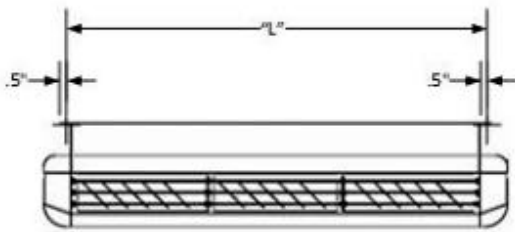

CFFWA4P-06-1-U Wiring Diagram

208/230/-1-50/60

| | | | |
|----------|-----------------------------------|--|---|
| TITLE | CFFW(4PIPE) -230-U WIRING DIAGRAM | LEGEND : | NOTE : |
| AUTHOR | K.WIRAT | FACTORY WIRING FIELD WIRING GROUND FUSE | <ol style="list-style-type: none"> 1. Thermostat supplied by others. 2. FR-1 TO 3 COIL 24V 3. FR-4 COIL 220V |
| DATE | 08/05/2557 | | |
| REVISION | 02 | | |

CFFWA4P-06-1-U Dimensional Drawing

| Model | "L" Dimension |
|------------|---------------|
| CFFWA4P-04 | 48.3 |
| CFFWA4P-06 | 48.3 |
| CFFWA4P-08 | 60.1 |
| CFFWA4P-12 | 71.9 |
| CFFWA4P-16 | 83.7 |
| CFFWA4P-20 | 83.7 |