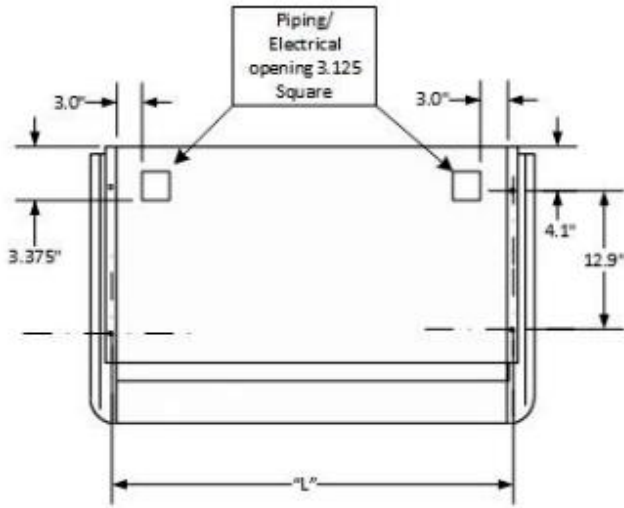

CFFWA4P-06-1-U Wiring Diagram

208/230/-1-50/60

| | | | |
|----------|-----------------------------------|--|---|
| TITLE | CFFW(4PIPE) -230-U WIRING DIAGRAM | LEGEND : | NOTE : |
| AUTHOR | K.WIRAT | FACTORY WIRING FIELD WIRING GROUND FUSE | <ol style="list-style-type: none"> 1. Thermostat supplied by others. 2. FR-1 TO 3 COIL 24V 3. FR-4 COIL 220V |
| DATE | 08/05/2557 | | |
| REVISION | 02 | | |

CFFWA4P-06-1-U Dimensional Drawing

| Model | "L" Dimension |
|------------|---------------|
| CFFWA4P-04 | 48.3 |
| CFFWA4P-06 | 48.3 |
| CFFWA4P-08 | 60.1 |
| CFFWA4P-12 | 71.9 |
| CFFWA4P-16 | 83.7 |
| CFFWA4P-20 | 83.7 |