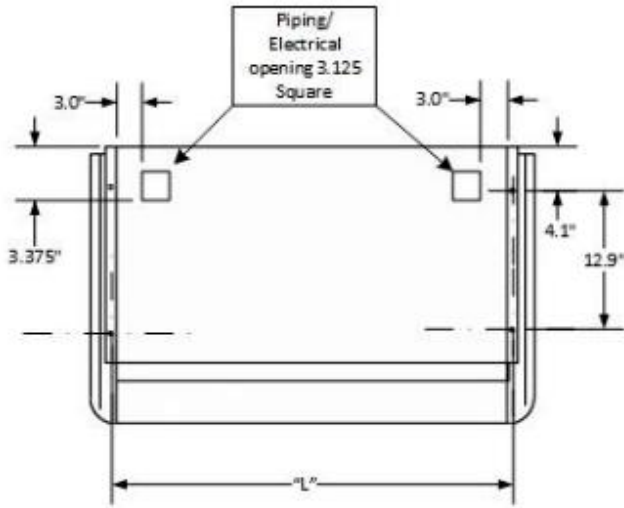

CFFWA4P-08-1-U Wiring Diagram

208/230/-1-50/60

CFFWA4P-08-1-U Dimensional Drawing

Model	"L" Dimension
CFFWA4P-04	48.3
CFFWA4P-06	48.3
CFFWA4P-08	60.1
CFFWA4P-12	71.9
CFFWA4P-16	83.7
CFFWA4P-20	83.7