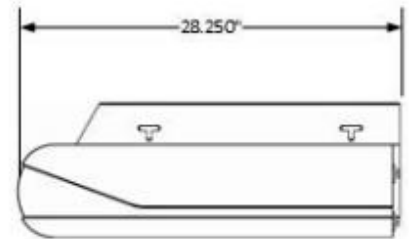

CFFWA4P-08-1-U Wiring Diagram

208/230/-1-50/60

CFFWA4P-08-1-U Dimensional Drawing

Model	"L" Dimension
CFFWA4P-04	48.3
CFFWA4P-06	48.3
CFFWA4P-08	60.1
CFFWA4P-12	71.9
CFFWA4P-16	83.7
CFFWA4P-20	83.7