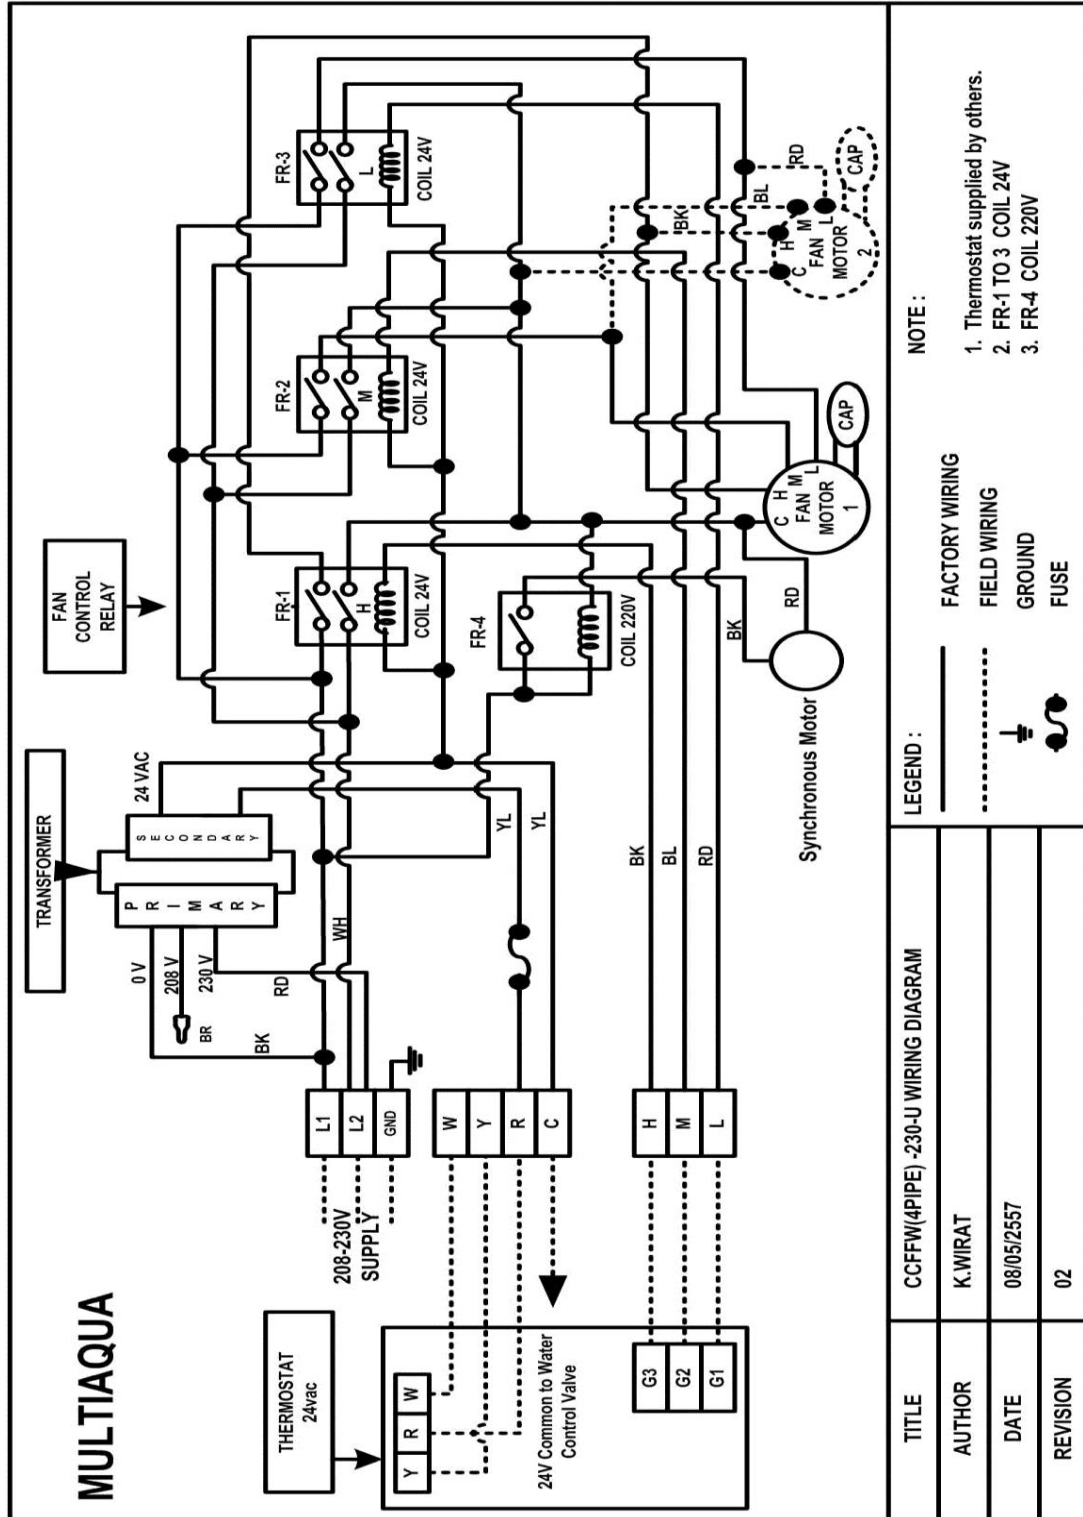

CFFWA4P-08-1-U Wiring Diagram

208/230/-1-50/60

CFFWA4P-08-1-U Dimensional Drawing

Model	"L" Dimension
CFFWA4P-04	48.3
CFFWA4P-06	48.3
CFFWA4P-08	60.1
CFFWA4P-12	71.9
CFFWA4P-16	83.7
CFFWA4P-20	83.7