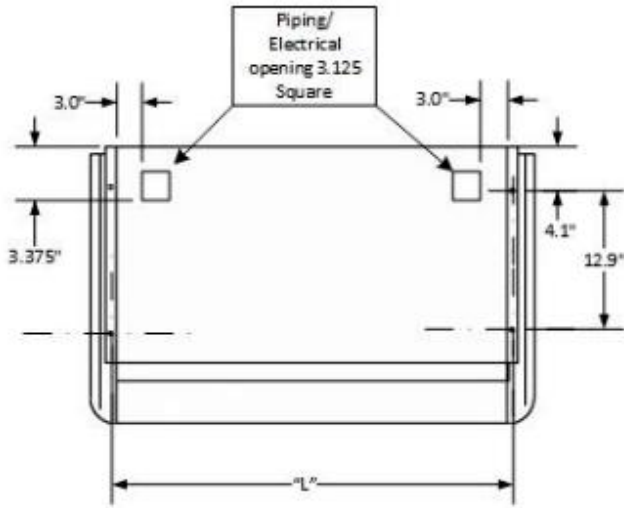

CFFWA4P-12-1-U Wiring Diagram

208/230/-1-50/60

CFFWA4P-12-1-U Dimensional Drawing

Model	"L" Dimension
CFFWA4P-04	48.3
CFFWA4P-06	48.3
CFFWA4P-08	60.1
CFFWA4P-12	71.9
CFFWA4P-16	83.7
CFFWA4P-20	83.7