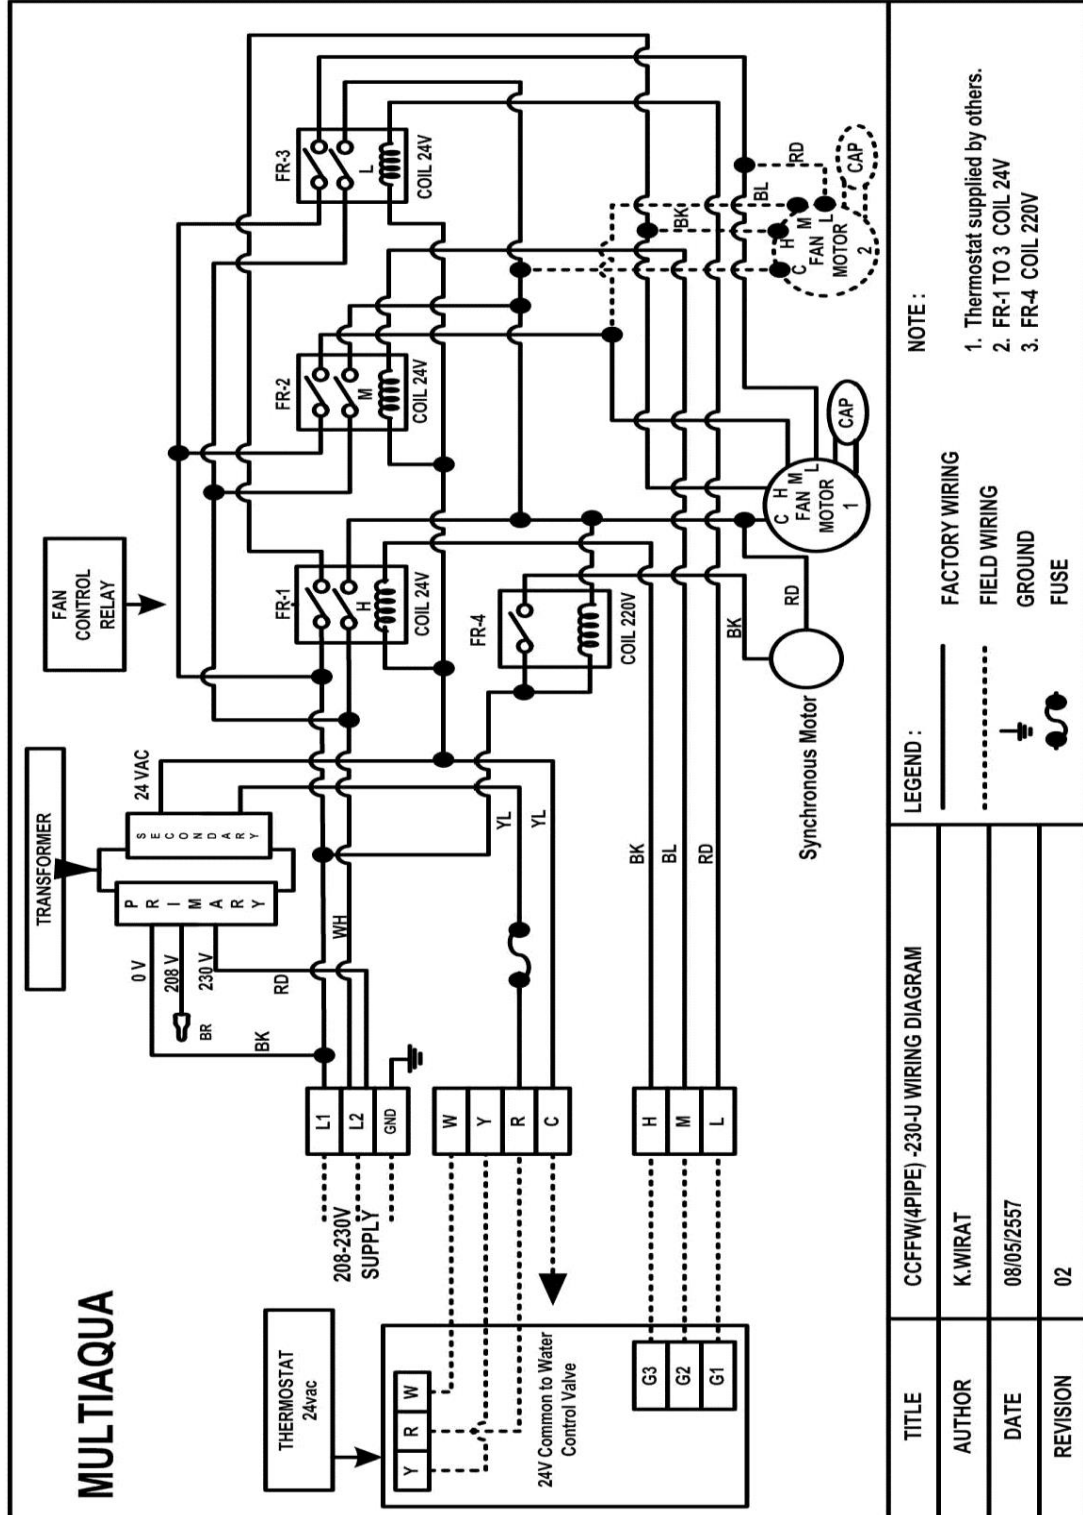

CFFWA4P-12-1-U Wiring Diagram

208/230/-1-50/60

CFFWA4P-12-1-U Dimensional Drawing

Model	"L" Dimension
CFFWA4P-04	48.3
CFFWA4P-06	48.3
CFFWA4P-08	60.1
CFFWA4P-12	71.9
CFFWA4P-16	83.7
CFFWA4P-20	83.7