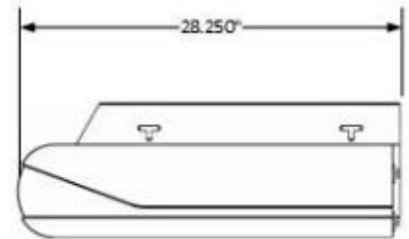

CFFWA4P-12-1-U Wiring Diagram

208/230/-1-50/60

CFFWA4P-12-1-U Dimensional Drawing

Model	"L" Dimension
CFFWA4P-04	48.3
CFFWA4P-06	48.3
CFFWA4P-08	60.1
CFFWA4P-12	71.9
CFFWA4P-16	83.7
CFFWA4P-20	83.7