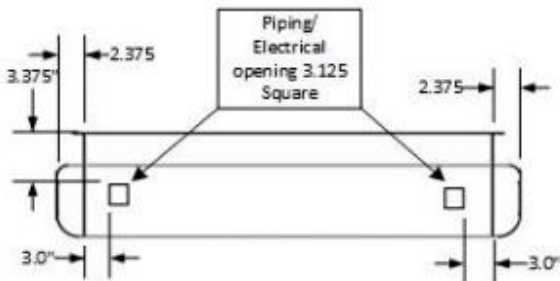

CFFWA4P-16-1-U Wiring Diagram

208/230/-1-50/60

CFFWA4P-16-1-U Dimensional Drawing

Model	"L" Dimension
CFFWA4P-04	48.3
CFFWA4P-06	48.3
CFFWA4P-08	60.1
CFFWA4P-12	71.9
CFFWA4P-16	83.7
CFFWA4P-20	83.7