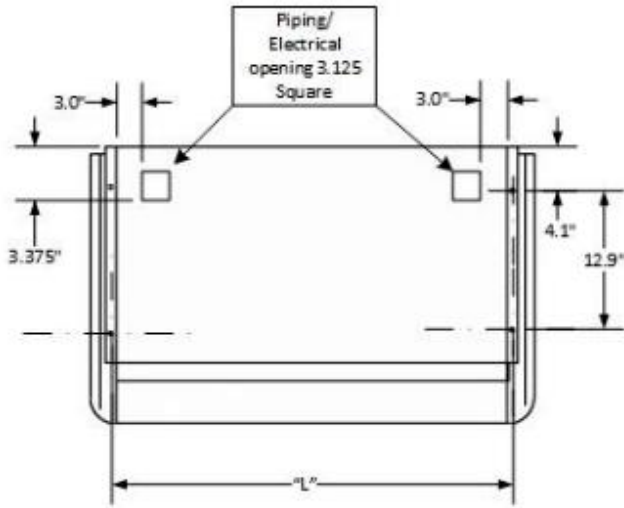

CFFWA4P-16-1-U Wiring Diagram

208/230/-1-50/60

CFFWA4P-16-1-U Dimensional Drawing

Model	"L" Dimension
CFFWA4P-04	48.3
CFFWA4P-06	48.3
CFFWA4P-08	60.1
CFFWA4P-12	71.9
CFFWA4P-16	83.7
CFFWA4P-20	83.7