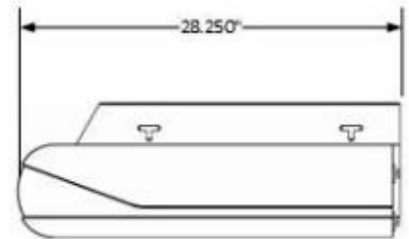

CFFWA4P-16-1-U Wiring Diagram

208/230/-1-50/60

CFFWA4P-16-1-U Dimensional Drawing

Model	"L" Dimension
CFFWA4P-04	48.3
CFFWA4P-06	48.3
CFFWA4P-08	60.1
CFFWA4P-12	71.9
CFFWA4P-16	83.7
CFFWA4P-20	83.7