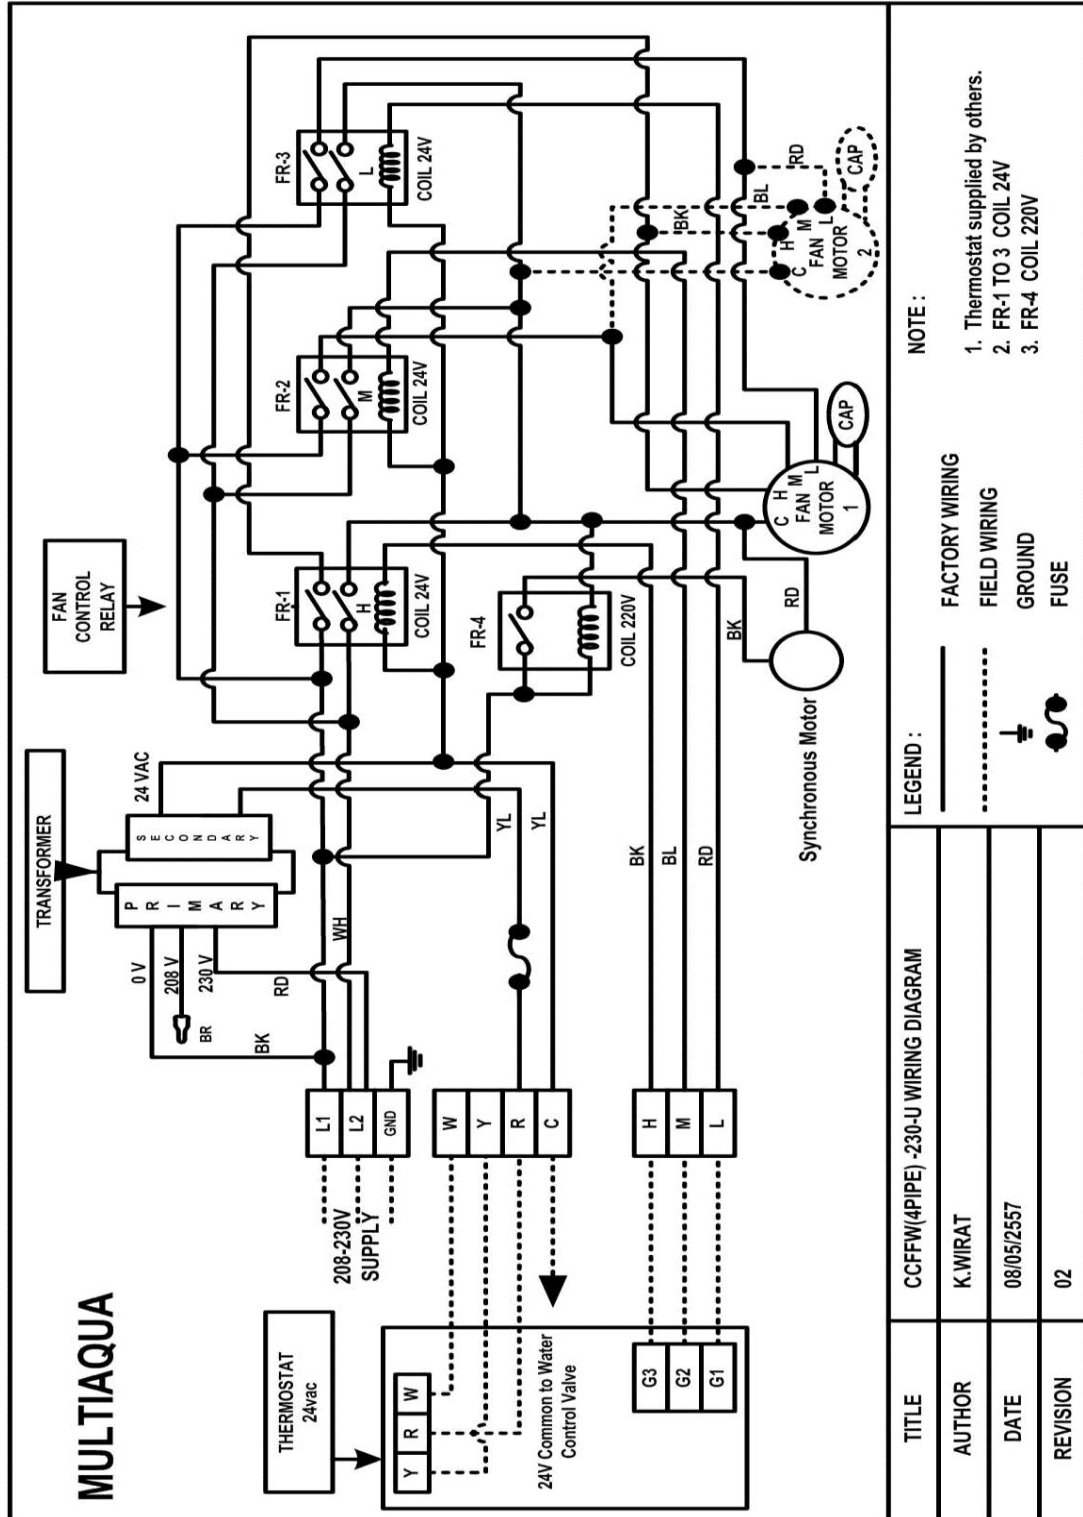

CFFWA4P-16-1-U Wiring Diagram

208/230/-1-50/60

CFFWA4P-16-1-U Dimensional Drawing

Model	"L" Dimension
CFFWA4P-04	48.3
CFFWA4P-06	48.3
CFFWA4P-08	60.1
CFFWA4P-12	71.9
CFFWA4P-16	83.7
CFFWA4P-20	83.7