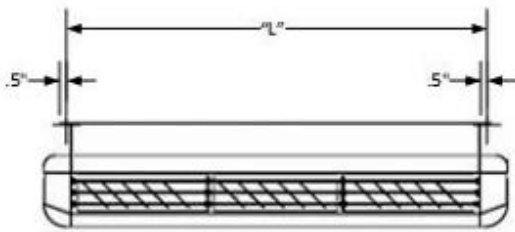

CFFWA4P-16-1-U Wiring Diagram

208/230/-1-50/60

CFFWA4P-16-1-U Dimensional Drawing

Model	"L" Dimension
CFFWA4P-04	48.3
CFFWA4P-06	48.3
CFFWA4P-08	60.1
CFFWA4P-12	71.9
CFFWA4P-16	83.7
CFFWA4P-20	83.7