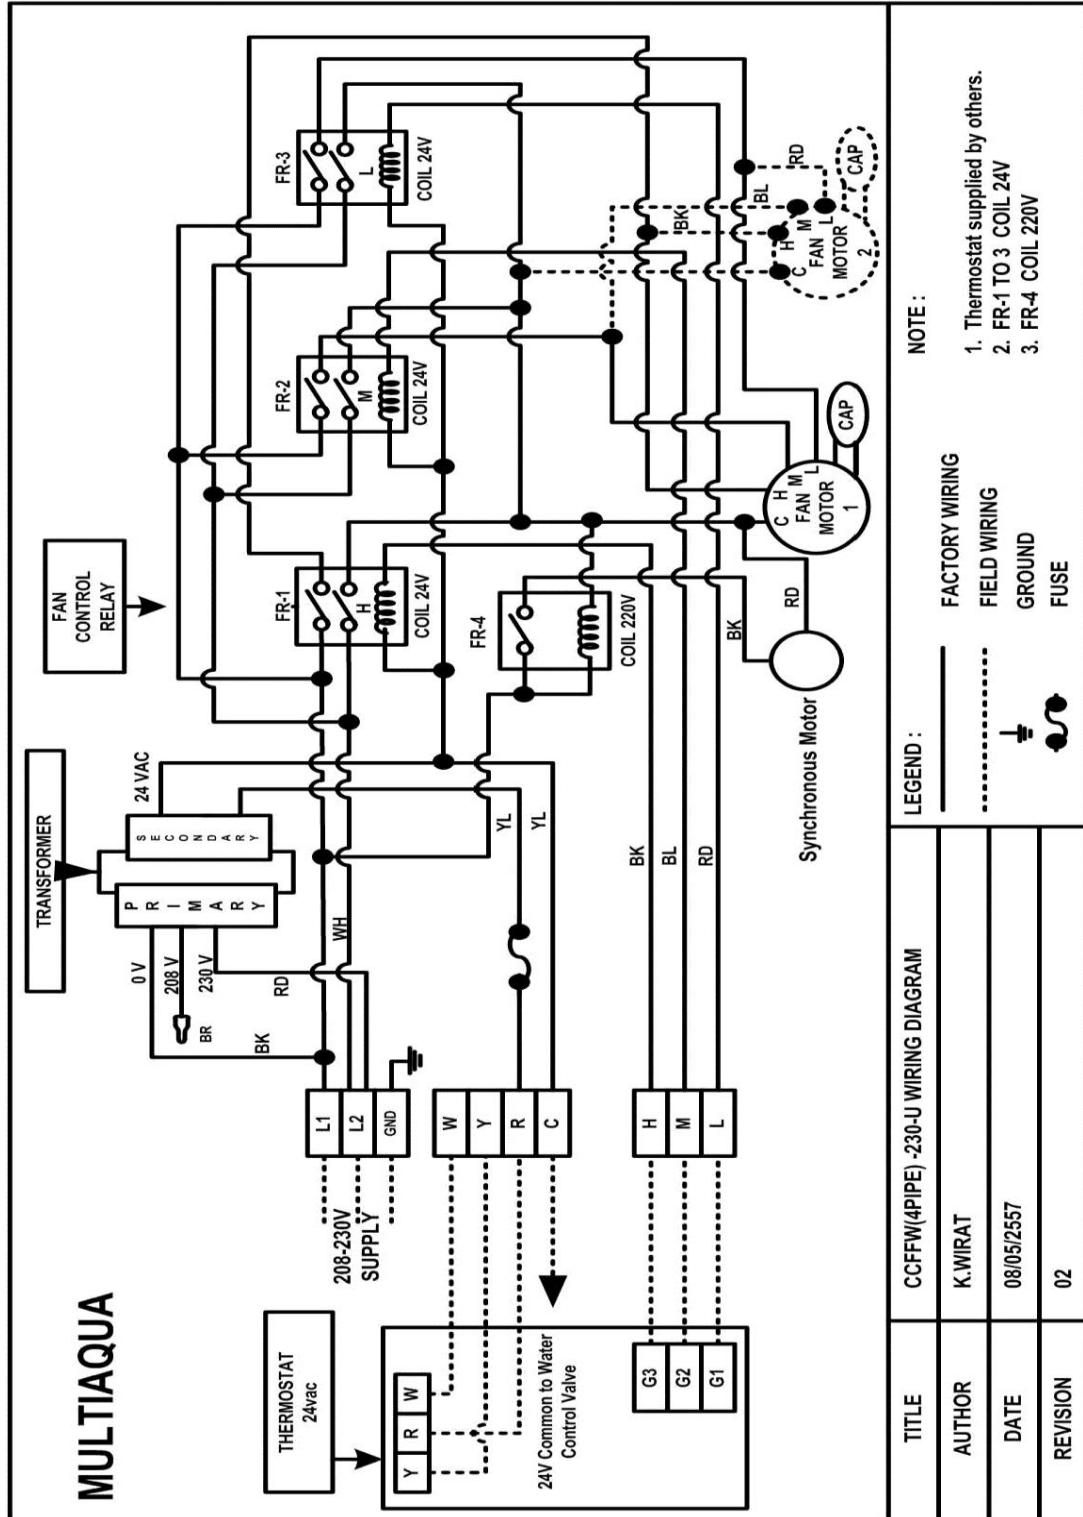

# CFFWA4P-20-1-U Wiring Diagram

208/230/-1-50/60

TITLE	CFFW(4PIPE) -230-U WIRING DIAGRAM	LEGEND :	NOTE :
AUTHOR	K.WIRAT	————— FACTORY WIRING	1. Thermostat supplied by others.
DATE	08/05/2557	..... FIELD WIRING	2. FR-1 TO 3 COIL 24V
REVISION	02	⏏ GROUND	3. FR-4 COIL 220V
		⚡ FUSE	

# CFFWA4P-20-1-U Dimensional Drawing

Model	"L" Dimension
CFFWA4P-04	48.3
CFFWA4P-06	48.3
CFFWA4P-08	60.1
CFFWA4P-12	71.9
CFFWA4P-16	83.7
CFFWA4P-20	83.7