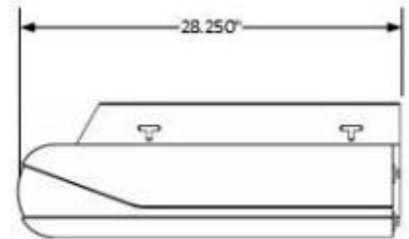

# CFFWA4P-20-1-U Wiring Diagram

208/230/-1-50/60

TITLE	CFFW(4PIPE) -230-U WIRING DIAGRAM	LEGEND :	NOTE :
AUTHOR	K.WIRAT	————— FACTORY WIRING	1. Thermostat supplied by others.
DATE	08/05/2557	..... FIELD WIRING	2. FR-1 TO 3 COIL 24V
REVISION	02	⏏ GROUND	3. FR-4 COIL 220V
		⚡ FUSE	

# CFFWA4P-20-1-U Dimensional Drawing

Model	"L" Dimension
CFFWA4P-04	48.3
CFFWA4P-06	48.3
CFFWA4P-08	60.1
CFFWA4P-12	71.9
CFFWA4P-16	83.7
CFFWA4P-20	83.7