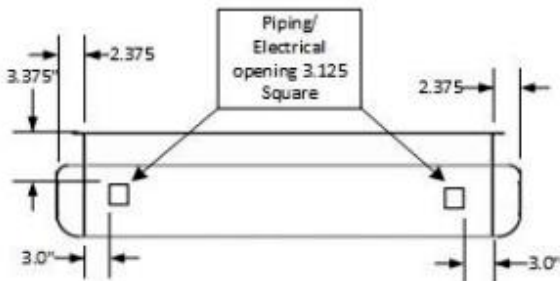

# CFFWA4P-20-1-U Wiring Diagram

208/230/-1-50/60

TITLE	CFFW(4PIPE) -230-U WIRING DIAGRAM	LEGEND :	NOTE :
AUTHOR	K.WIRAT	————— FACTORY WIRING	1. Thermostat supplied by others.
DATE	08/05/2557	..... FIELD WIRING	2. FR-1 TO 3 COIL 24V
REVISION	02	⏏ GROUND	3. FR-4 COIL 220V
		⚡ FUSE	

# CFFWA4P-20-1-U Dimensional Drawing

Model	"L" Dimension
CFFWA4P-04	48.3
CFFWA4P-06	48.3
CFFWA4P-08	60.1
CFFWA4P-12	71.9
CFFWA4P-16	83.7
CFFWA4P-20	83.7