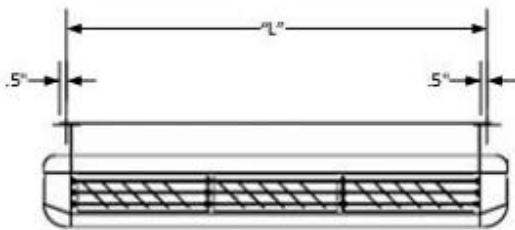

# CFFWA4P-20-1-U Wiring Diagram

208/230/-1-50/60

TITLE	CFFW(4PIPE) -230-U WIRING DIAGRAM	LEGEND :	NOTE :
AUTHOR	K.WIRAT	————— FACTORY WIRING	1. Thermostat supplied by others.
DATE	08/05/2557	..... FIELD WIRING	2. FR-1 TO 3 COIL 24V
REVISION	02	⏏ GROUND	3. FR-4 COIL 220V
		⚡ FUSE	

# CFFWA4P-20-1-U Dimensional Drawing

Model	"L" Dimension
CFFWA4P-04	48.3
CFFWA4P-06	48.3
CFFWA4P-08	60.1
CFFWA4P-12	71.9
CFFWA4P-16	83.7
CFFWA4P-20	83.7