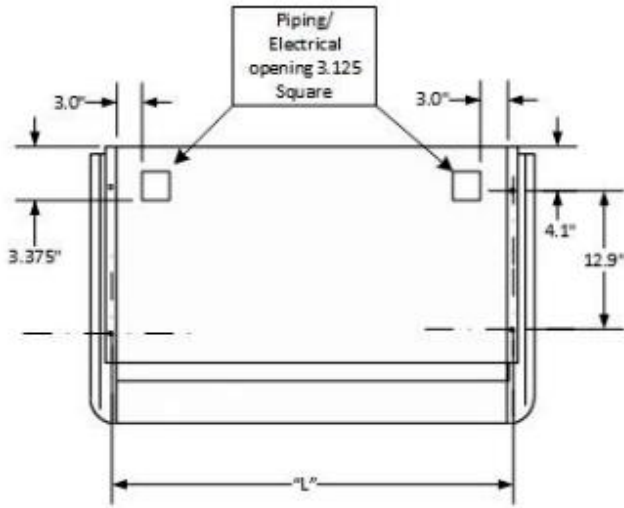

# CFFWA4P-20-1-U Wiring Diagram

208/230/-1-50/60

TITLE	CFFW(4PIPE) -230-U WIRING DIAGRAM	LEGEND :	NOTE :
AUTHOR	K.WIRAT	————— FACTORY WIRING	1. Thermostat supplied by others.
DATE	08/05/2557	..... FIELD WIRING	2. FR-1 TO 3 COIL 24V
REVISION	02	⏏ GROUND	3. FR-4 COIL 220V
		⚡ FUSE	

# CFFWA4P-20-1-U Dimensional Drawing

Model	"L" Dimension
CFFWA4P-04	48.3
CFFWA4P-06	48.3
CFFWA4P-08	60.1
CFFWA4P-12	71.9
CFFWA4P-16	83.7
CFFWA4P-20	83.7