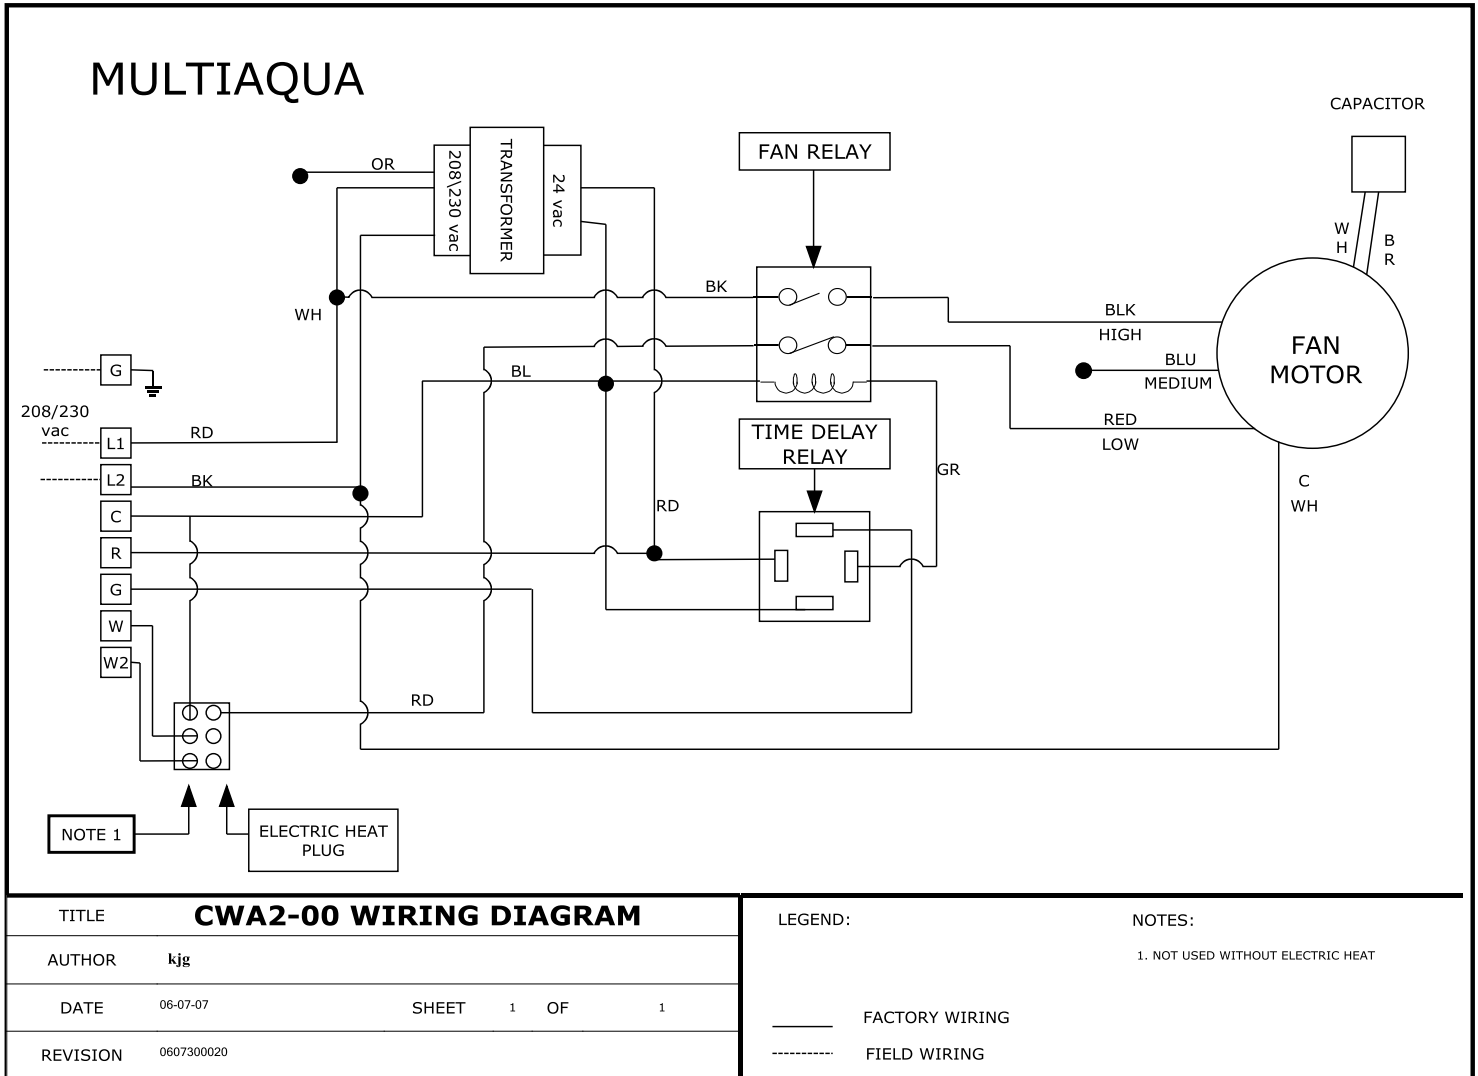

# 48CWA2-00 Wiring Diagram

208/230/-1-60

# 48CWA2-00 Dimensional Drawing

CWA2 Certified Drawing  
 Drawing # 0907400078

Model No.	A	B	C	D	E	F	G
18 & 24CWA2-XX	17½	21	15	17½	16	12¾	39¼
36CWA2-XX	17½	21	15	17½	16	12¾	39¼
48 & 60CWA2-XX	21½	25	19¼	22¼	19¾	17¼	49¼

Note: "-XX" indicates electric heat (KW) size.