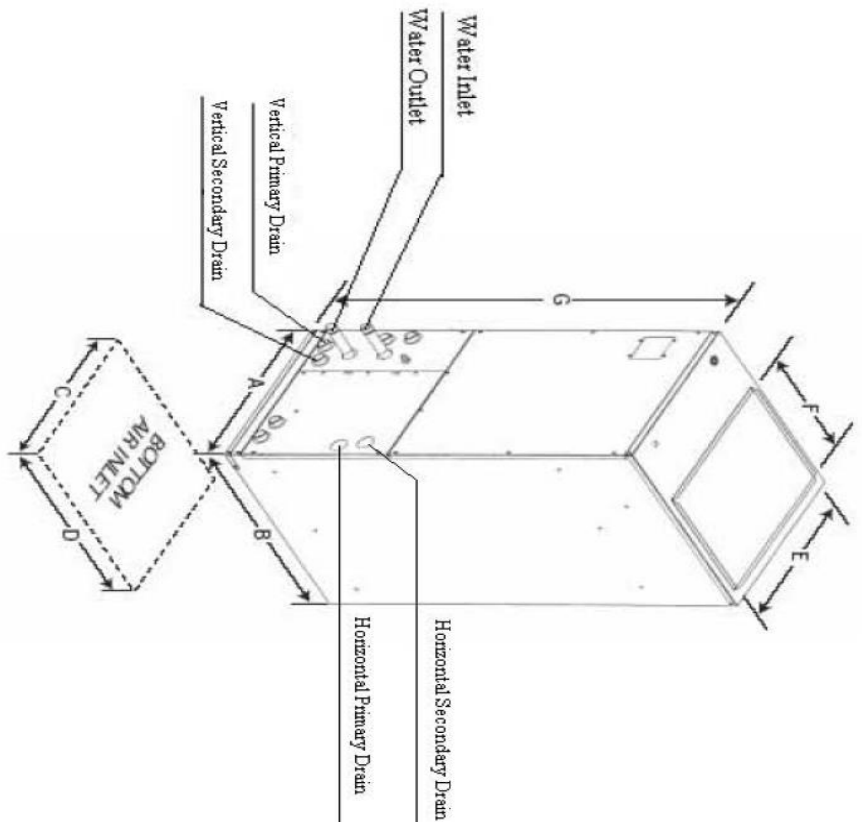

# 48CWA2-00 Wiring Diagram

208/230/-1-60

# 48CWA2-00 Dimensional Drawing

CWA2 Certified Drawing  
 Drawing # 0907400078

Model No.	A	B	C	D	E	F	G
18 & 24CWA2-XX	17½	21	15	17½	16	12¾	39¼
36CWA2-XX	17½	21	15	17½	16	12¾	39¼
48 & 60CWA2-XX	21½	25	19¼	22¼	19¾	17¼	49¼

Note: "-XX" indicates electric heat (KW) size.