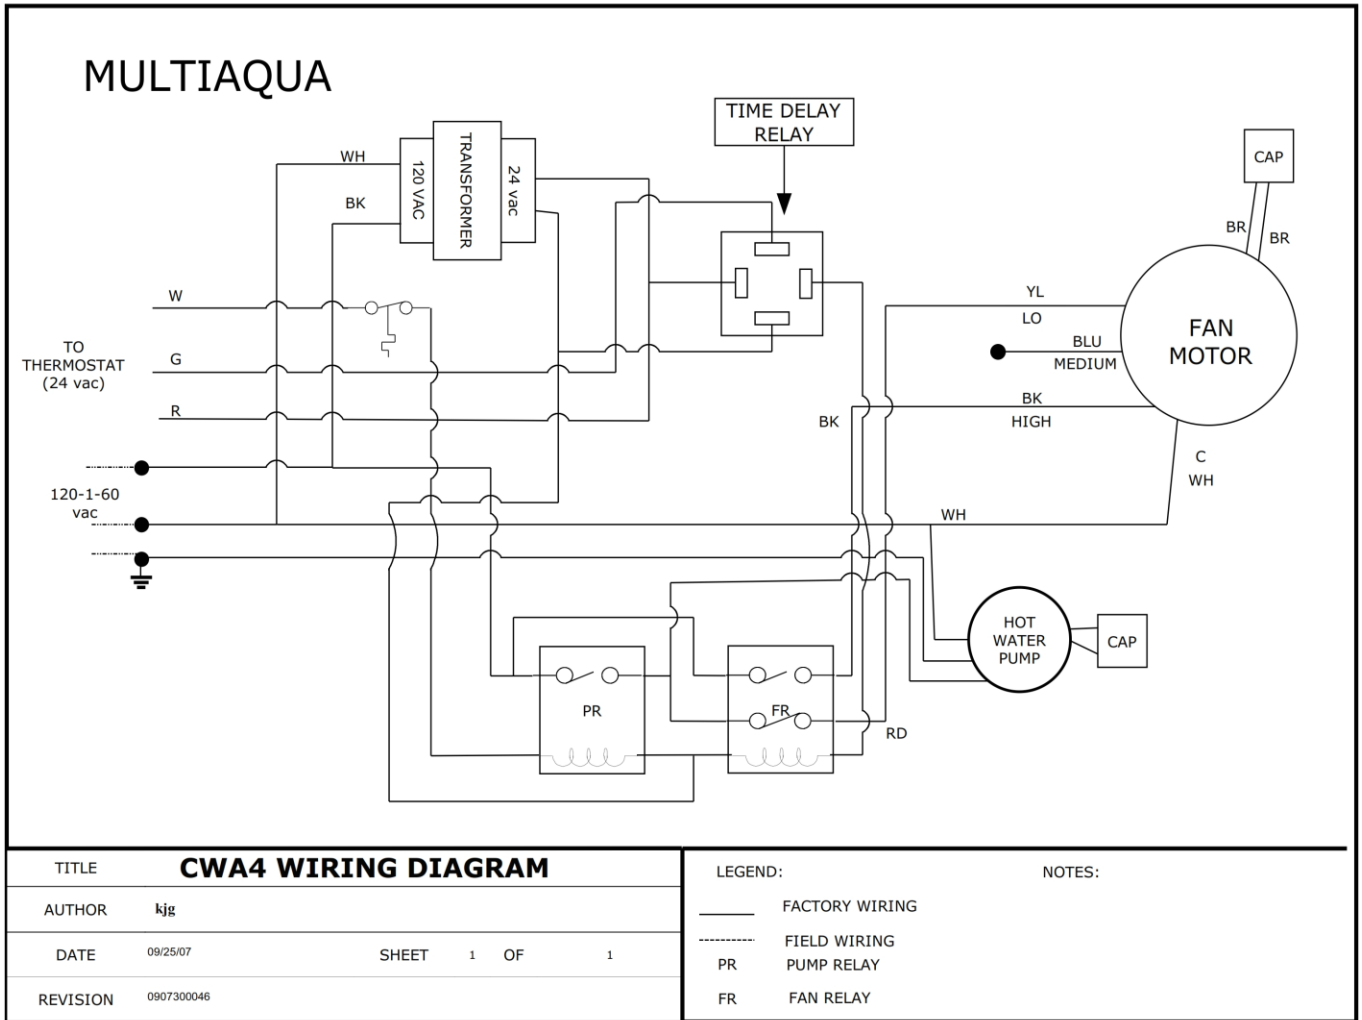

# 24CWA4-HW Wiring Diagram

120-1-60

TITLE	<b>CWA4 WIRING DIAGRAM</b>		
AUTHOR	kjjg		
DATE	09/25/07	SHEET	1 OF 1
REVISION	0907300046		

LEGEND:	NOTES:
——	FACTORY WIRING
-----	FIELD WIRING
PR	PUMP RELAY
FR	FAN RELAY

# 24CWA4-HW Dimensional Drawing

CWA4 Certified Drawing  
 Drawing # 0907400079

Model No.	A	B	C	D	E	F	G
24CWA4-XX	17 1/2	21	15	17 1/2	16	12 1/2	39 1/4
36CWA4-XX 48CWA4-XX 60CWA4-XX	21 1/2	25	19 1/4	22 1/4	19 5/8	17 1/4	49 1/4

Note: "-XX" indicates electric heat (KW) size.