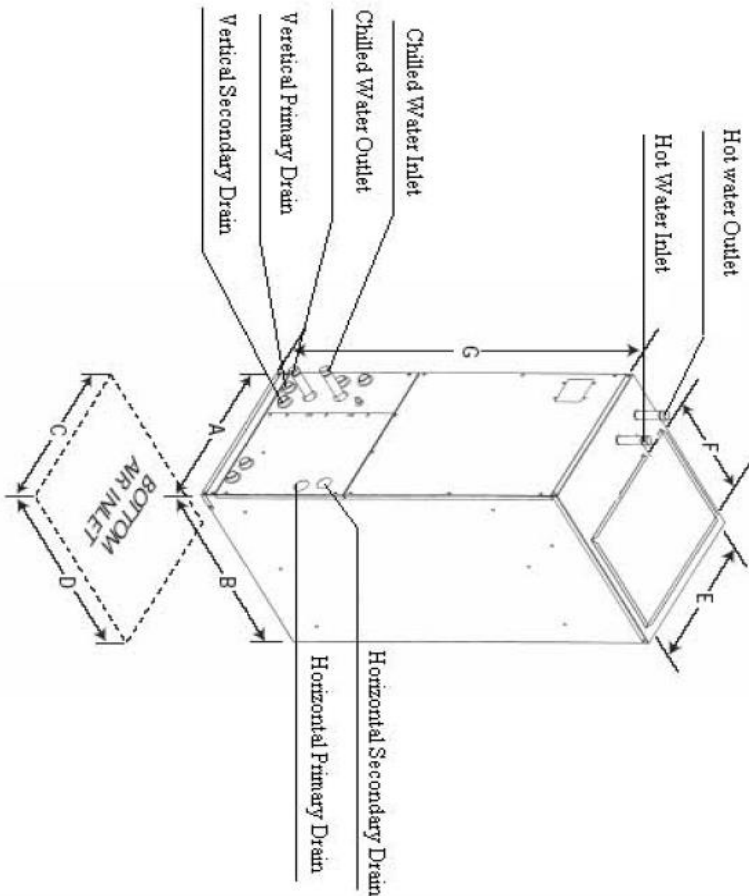

# 24CWA4-HW Wiring Diagram

120-1-60

TITLE	<b>CWA4 WIRING DIAGRAM</b>		
AUTHOR	kjjg		
DATE	09/25/07	SHEET	1 OF 1
REVISION	0907300046		

LEGEND:	NOTES:
——	FACTORY WIRING
-----	FIELD WIRING
PR	PUMP RELAY
FR	FAN RELAY

# 24CWA4-HW Dimensional Drawing

CWA4 Certified Drawing  
 Drawing # 0907400079

Model No.	A	B	C	D	E	F	G
24CWA4-XX	17 1/2	21	15	17 1/2	16	12 1/2	39 1/4
36CWA4-XX 48CWA4-XX 60CWA4-XX	21 1/2	25	19 1/4	22 1/4	19 5/8	17 1/4	49 1/4

Note: "-XX" indicates electric heat (KW) size.