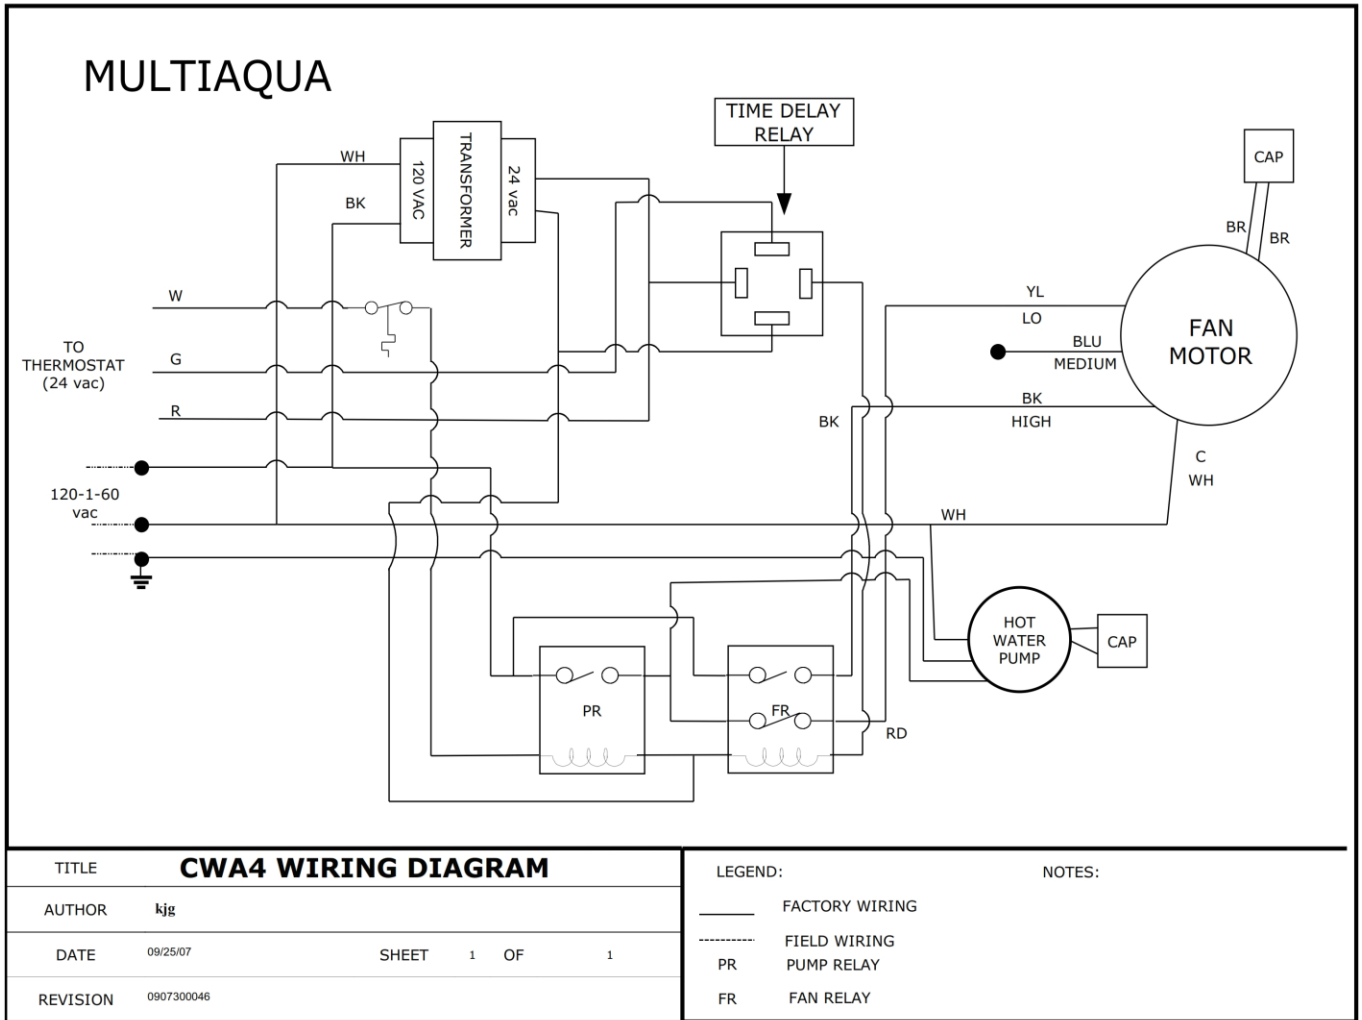

48CWA4-HW Wiring Diagram

120-1-60

48CWA4-HW Dimensional Drawing

CWA4 Certified Drawing
 Drawing # 0907400079

Model No.	A	B	C	D	E	F	G
24CWA4-XX	17 1/2	21	15	17 1/2	16	12 1/2	39 1/4
36CWA4-XX 48CWA4-XX 60CWA4-XX	21 1/2	25	19 1/4	22 1/4	19 5/8	17 1/4	49 1/4

Note: "-XX" indicates electric heat (KW) size.