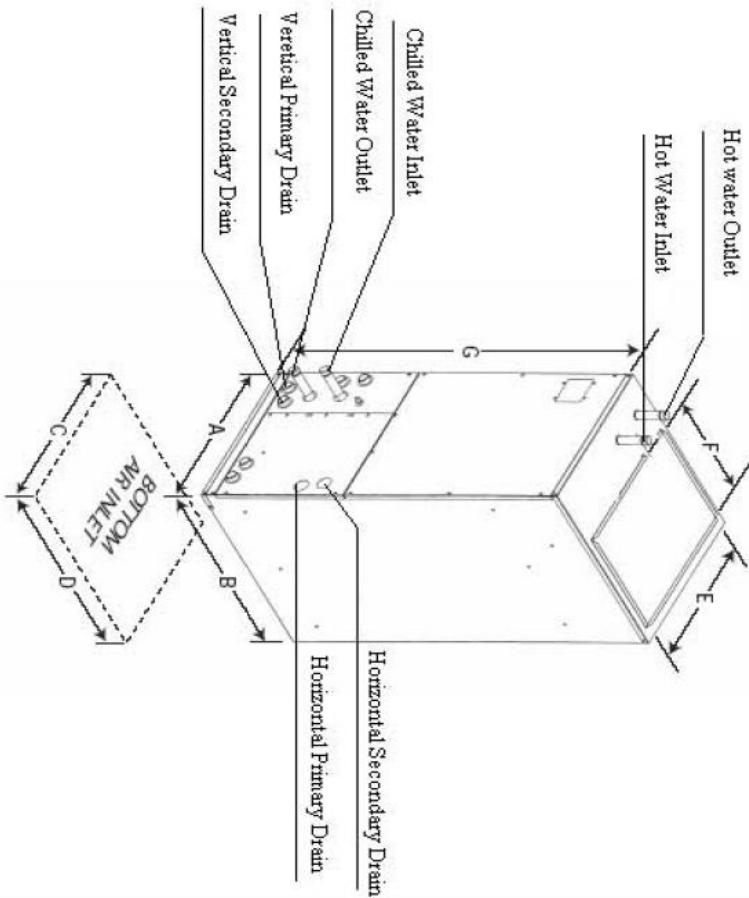

48CWA4-HW Wiring Diagram

120-1-60

48CWA4-HW Dimensional Drawing

CWA4 Certified Drawing
 Drawing # 0907400079

Model No.	A	B	C	D	E	F	G
24CWA4-XX	17 1/2	21	15	17 1/2	16	12 1/2	39 1/4
36CWA4-XX 48CWA4-XX 60CWA4-XX	21 1/2	25	19 1/4	22 1/4	19 5/8	17 1/4	49 1/4

Note: "-XX" indicates electric heat (KW) size.