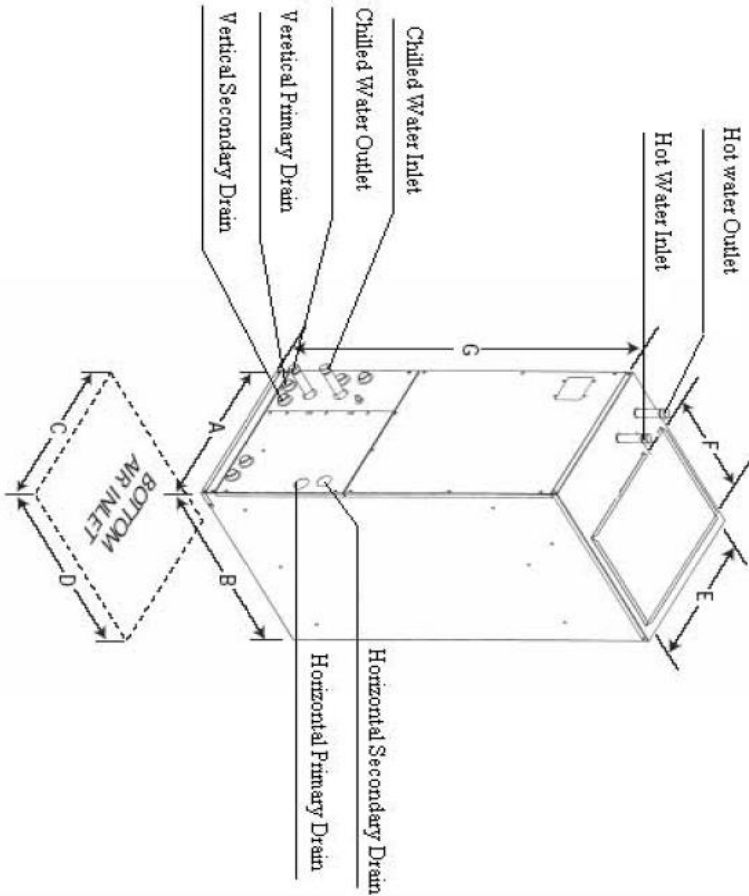

60CWA4-HW Wiring Diagram

120-1-60

60CWA4-HW Dimensional Drawing

CWA4 Certified Drawing
 Drawing # 0907400079

Model No.	A	B	C	D	E	F	G
24CWA4-XX	17 1/2	21	15	17 1/2	16	12 1/2	39 1/4
36CWA4-XX 48CWA4-XX 60CWA4-XX	21 1/2	25	19 1/4	22 1/4	19 5/8	17 1/4	49 1/4

Note: "-XX" indicates electric heat (KW) size.