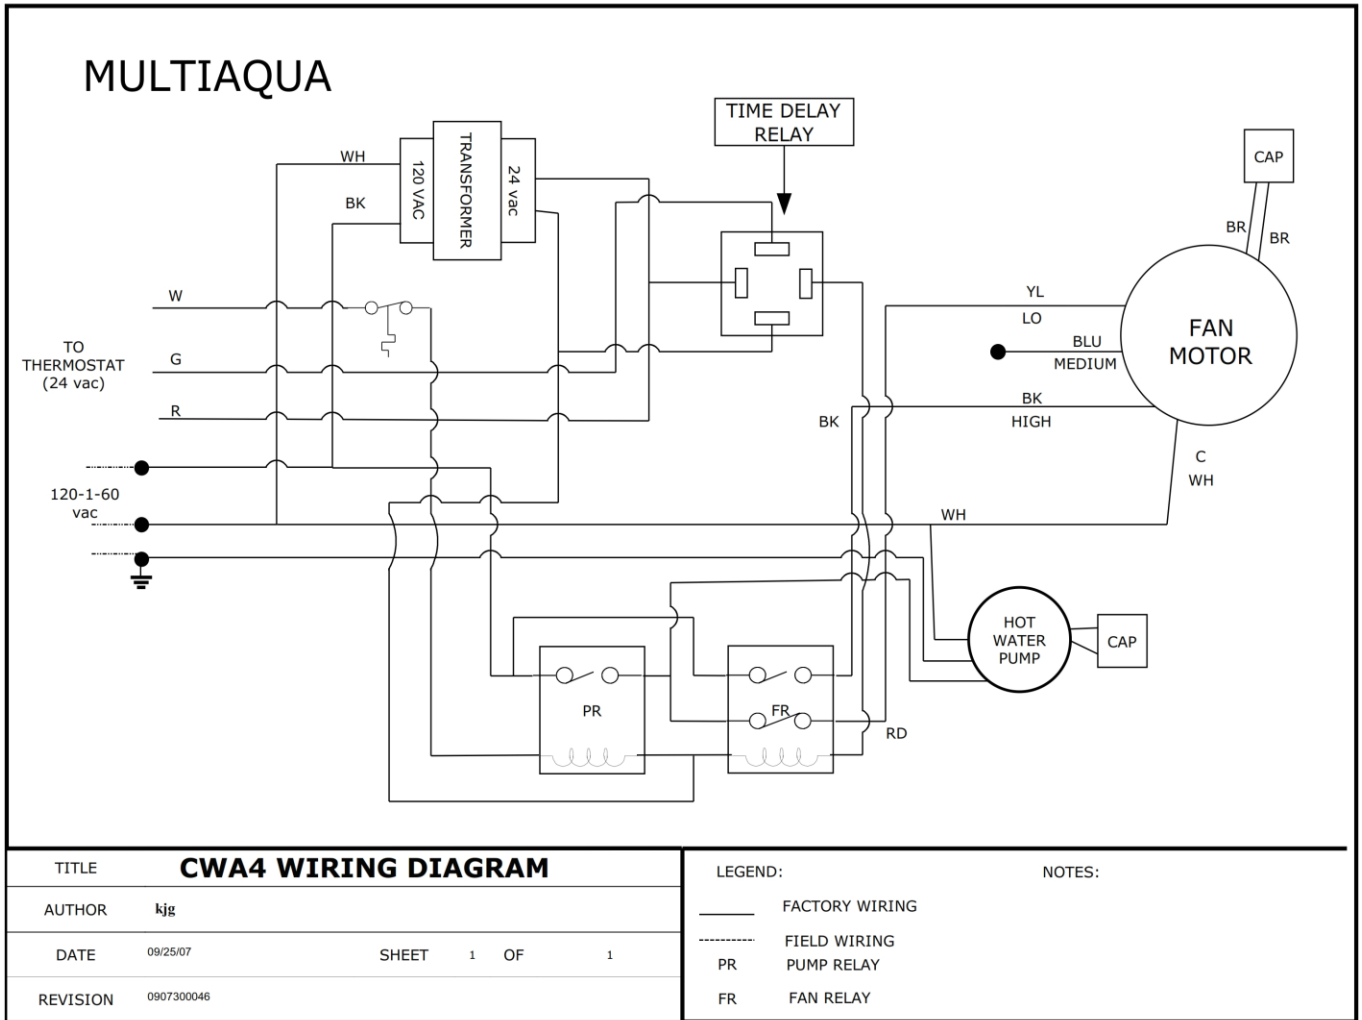

60CWA4-HW Wiring Diagram

120-1-60

60CWA4-HW Dimensional Drawing

CWA4 Certified Drawing
 Drawing # 0907400079

Model No.	A	B	C	D	E	F	G
24CWA4-XX	17 1/2	21	15	17 1/2	16	12 1/2	39 1/4
36CWA4-XX 48CWA4-XX 60CWA4-XX	21 1/2	25	19 1/4	22 1/4	19 5/8	17 1/4	49 1/4

Note: "-XX" indicates electric heat (KW) size.