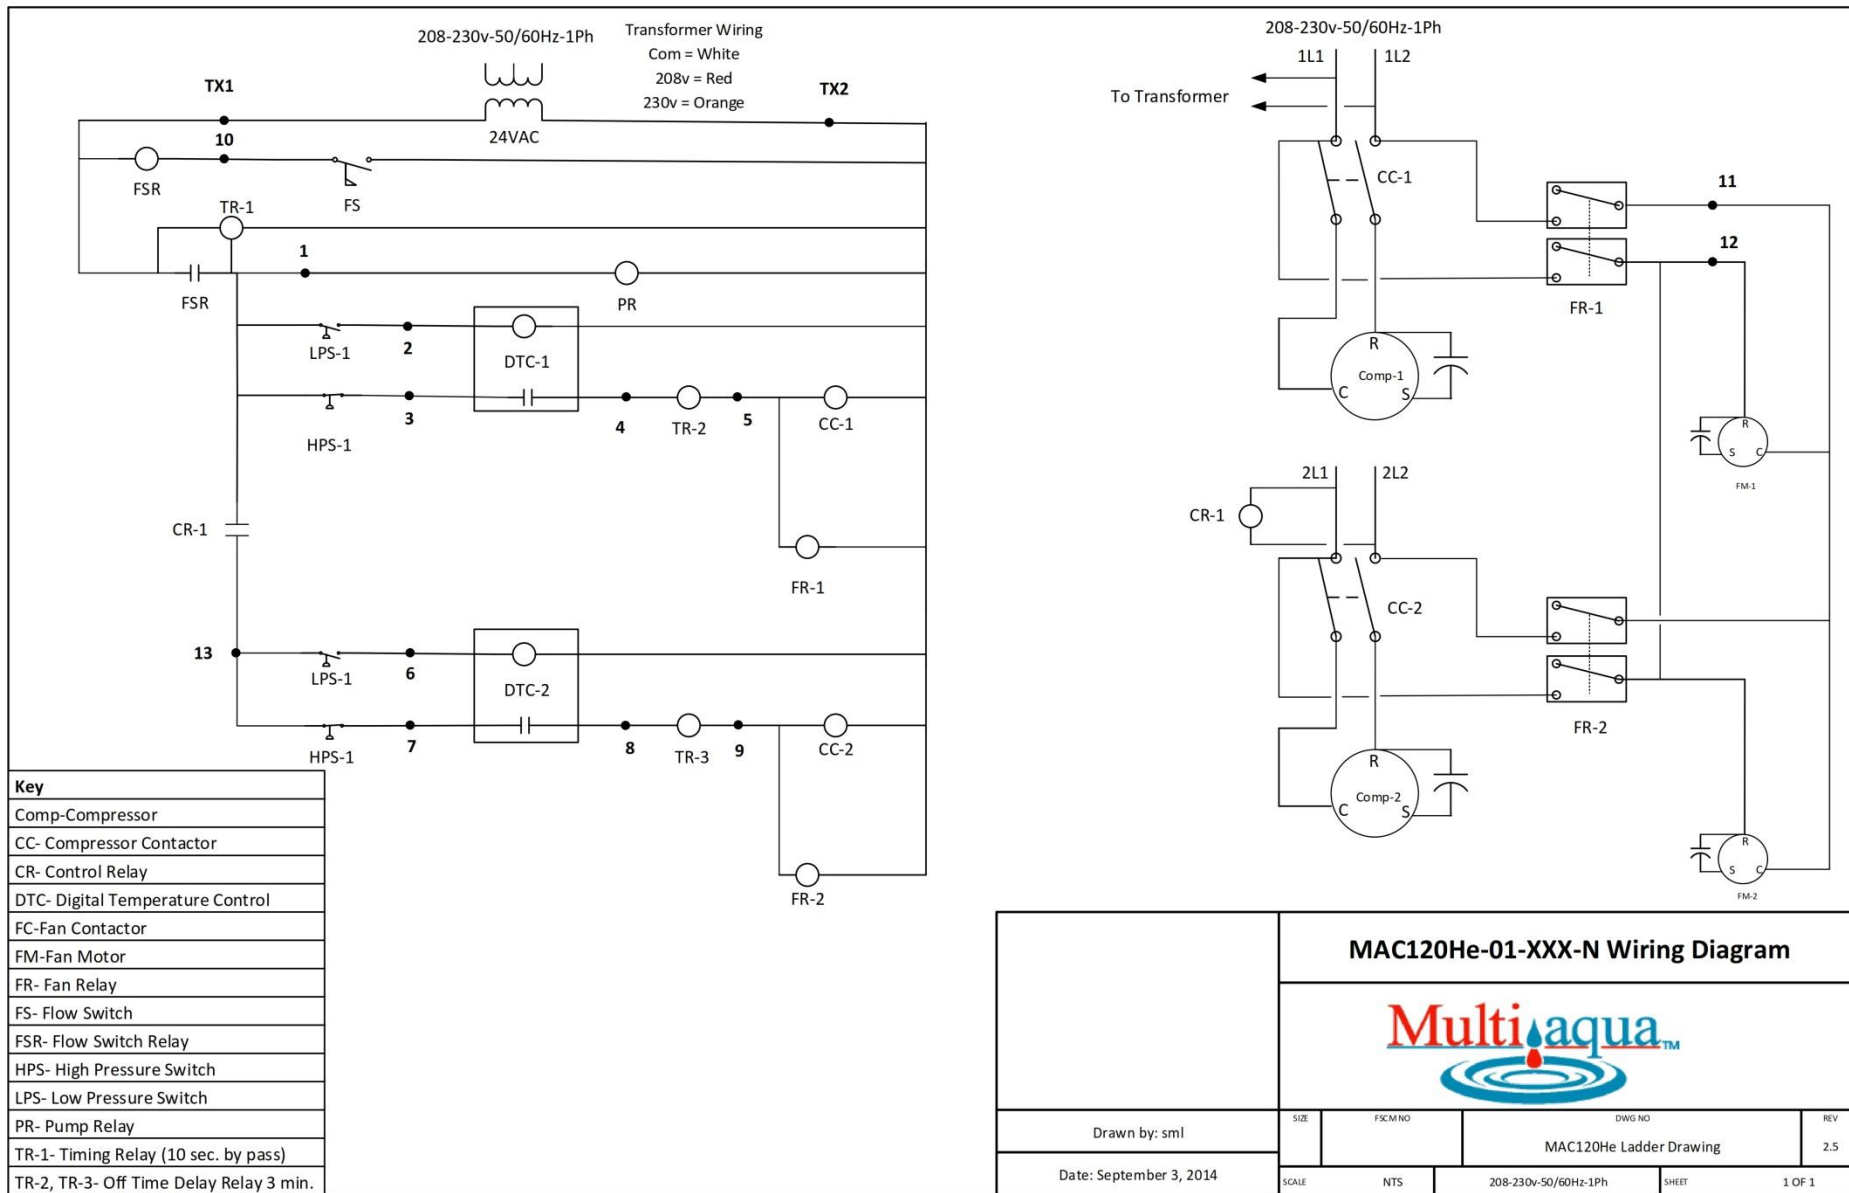

MAC-120HE-1 Wiring Diagram

208/230-1-50/60

MAC-120HE-1 Dimensional Drawing

				Multiagua MAC-120HE Chiller Dimensional Details			
							
Drawn by: sml		SIZE	FSCM NO	DWG NO		REV	
Date: September 25, 2014				MAC-120HE-Cabinet Dimensional		1.1	
		SCALE	NTS		SHEET	1 OF 1	