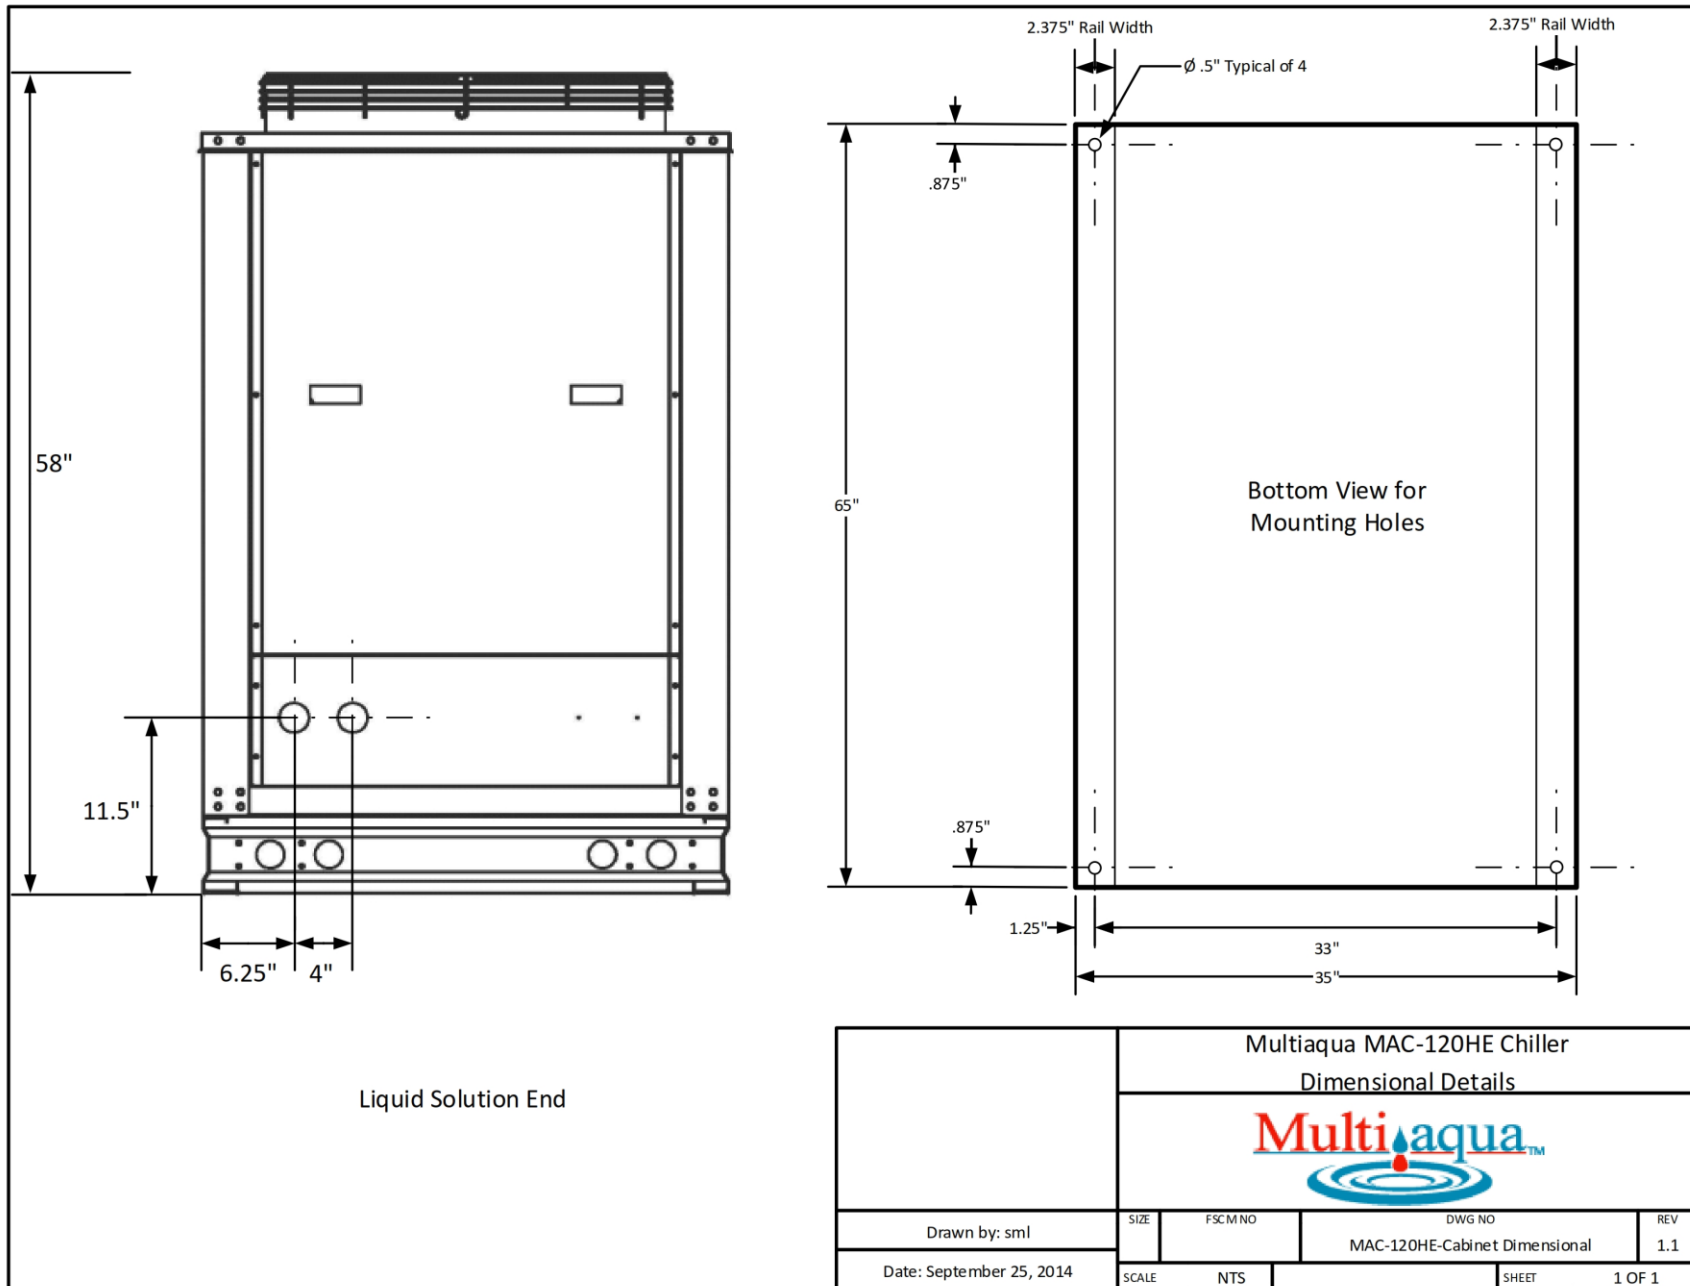

MAC-120HE-1 Wiring Diagram

208/230-1-50/60

MAC-120HE-1 Dimensional Drawing

				Multiagua MAC-120HE Chiller Dimensional Details			
							
Drawn by: sml		SIZE	FSCM NO	DWG NO		REV	
Date: September 25, 2014				MAC-120HE-Cabinet Dimensional		1.1	
		SCALE	NTS		SHEET	1 OF 1	