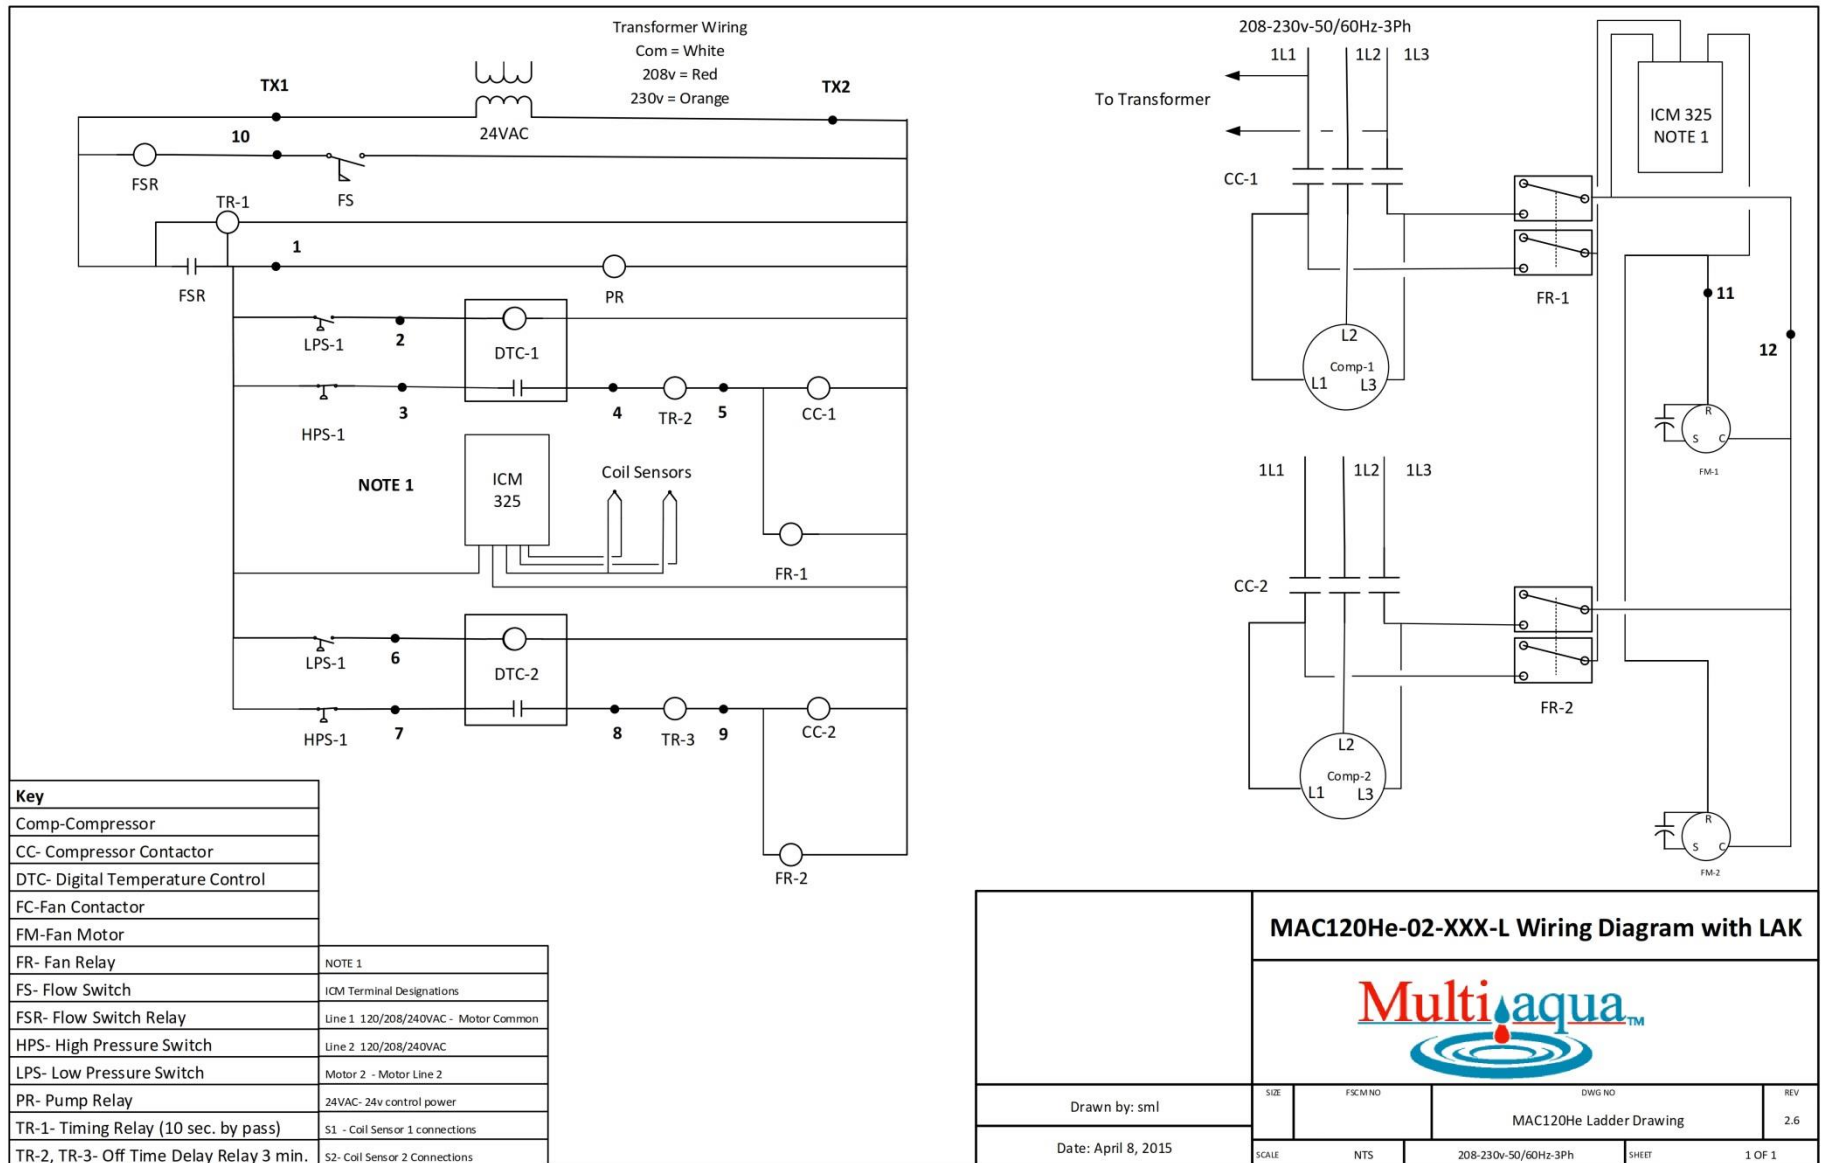

MAC-120HE-2-L Wiring Diagram

208/230-3-50/60

MAC-120HE-2-L Dimensional Drawing