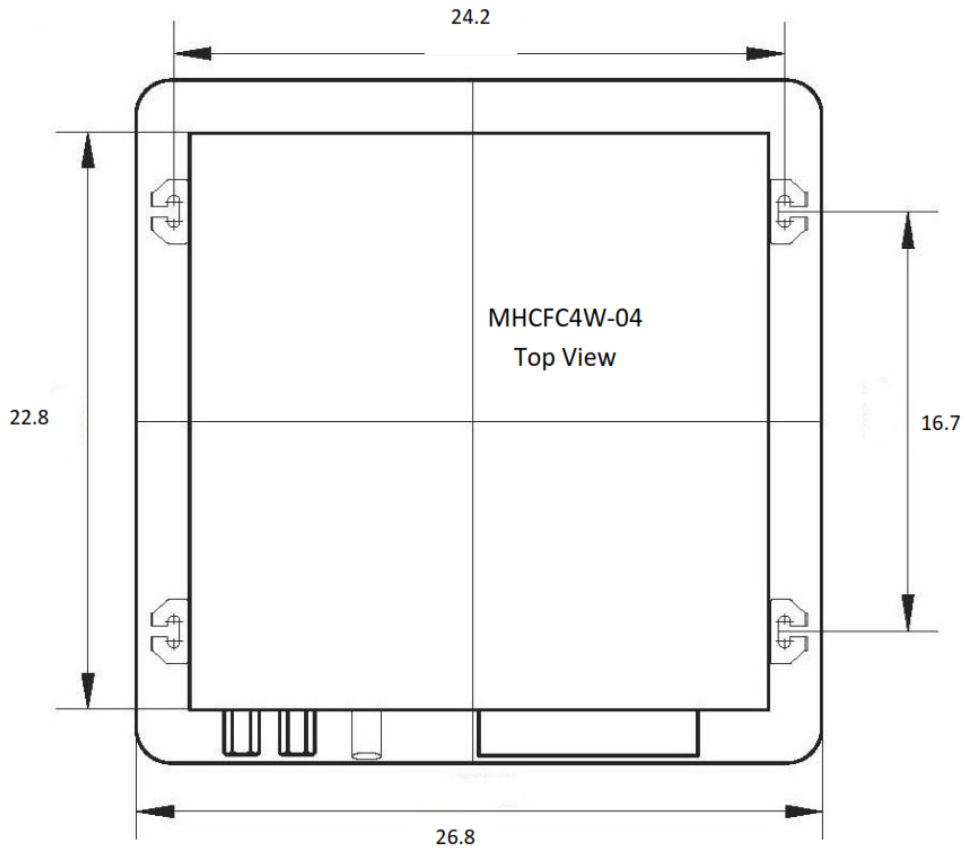

MHCFC4W-04-01 Wiring Diagram

MHCFC4W-04-01 Dimensional Drawing

All dimensions are in inches

These specifications are subject to change without notice.

Check www.multiaqua.com for latest published information.