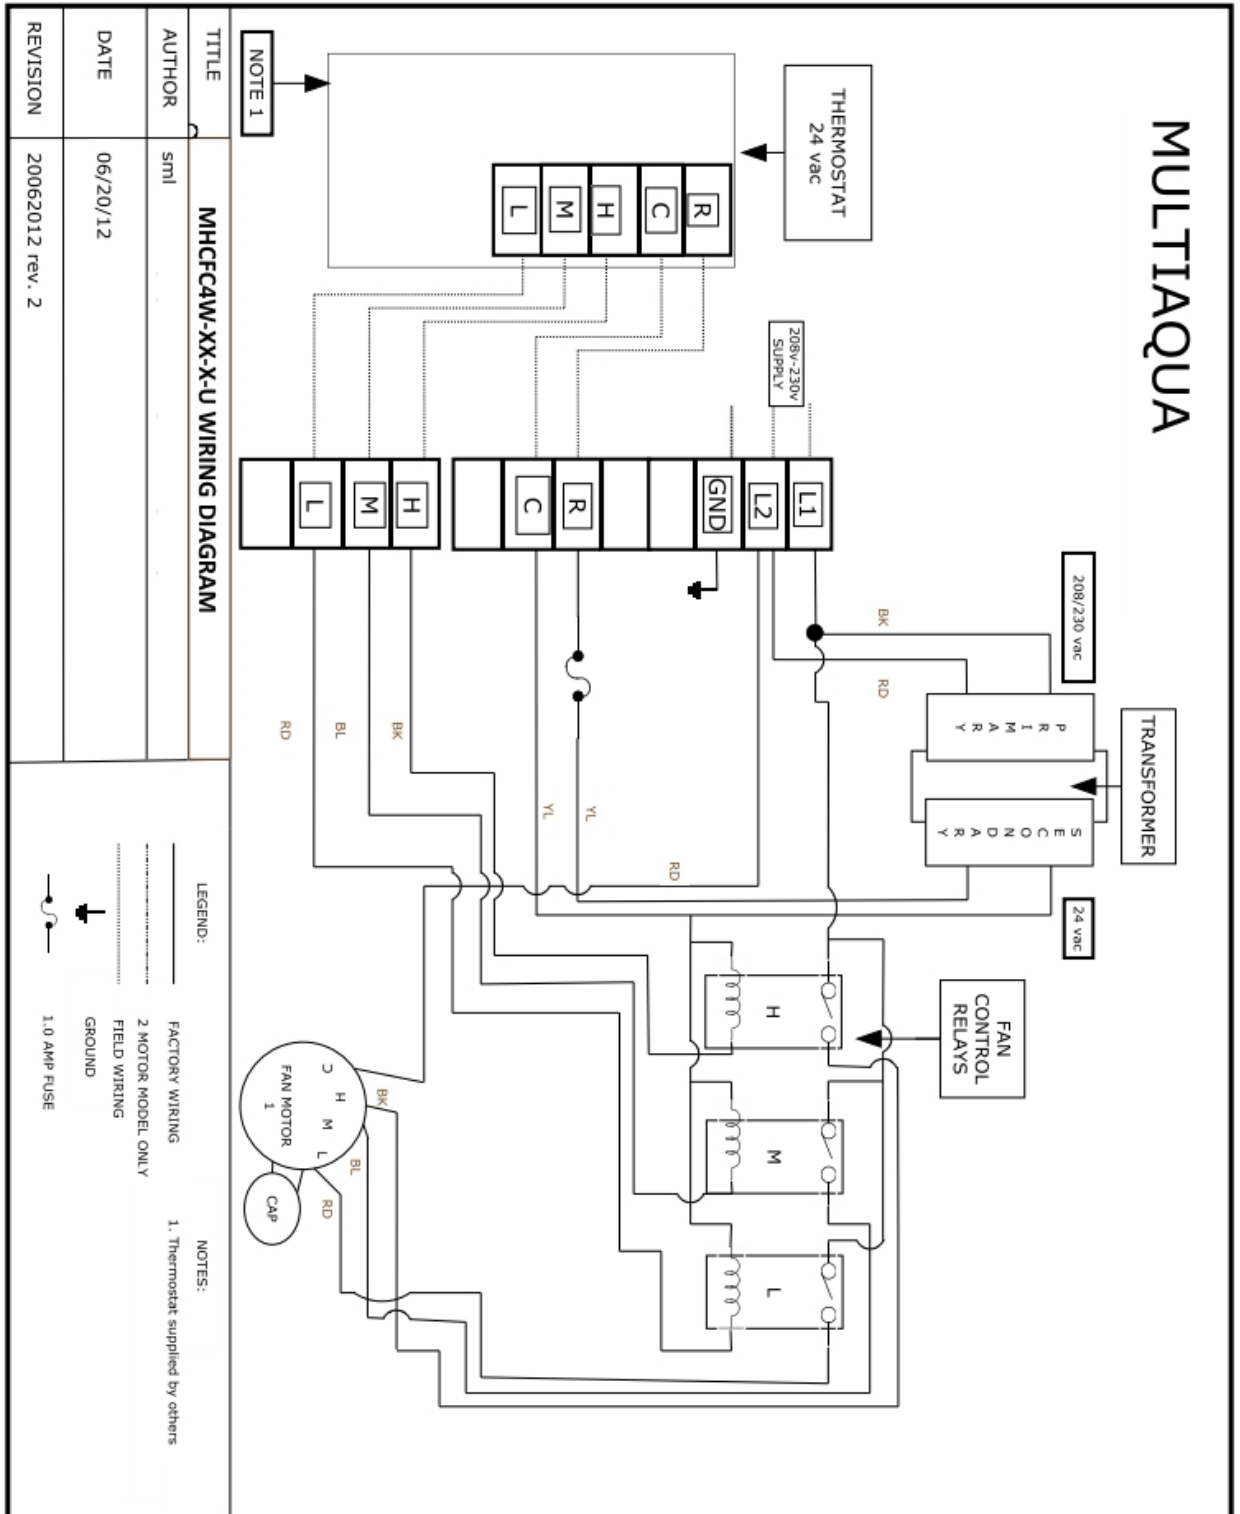

MHCFC4W-04-01 Wiring Diagram

MHCFC4W-04-01 Dimensional Drawing

All dimensions are in inches

These specifications are subject to change without notice.

Check www.multiaqua.com for latest published information.