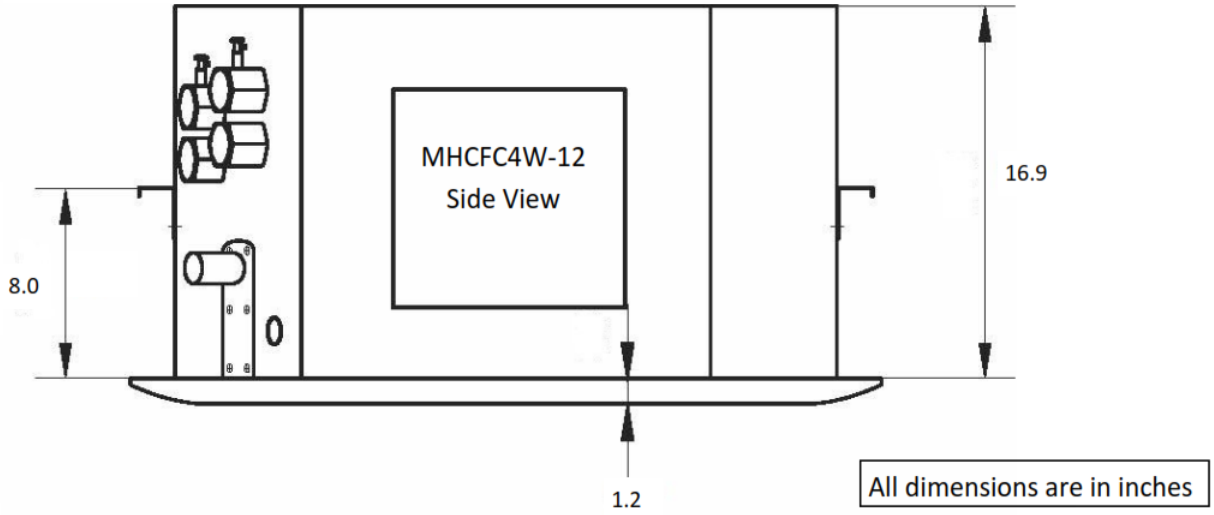

MHCFC4W-12-01 Wiring Diagram

TITLE	MHCFC4W-XX-X-U WIRING DIAGRAM	
AUTHOR	smi	
DATE	06/20/12	
REVISION	20062012 rev. 2	

LEGEND:

- FACTORY WIRING
- 2 MOTOR MODEL ONLY
- FIELD WIRING
- GROUND
- 1.0 AMP FUSE

NOTES:

1. Thermostat supplied by others

MHCFC4W-12-01 Dimensional Drawing

MHCFC4W-12

These specifications are subject to change without notice.
Check www.multiaqua.com for latest published information.