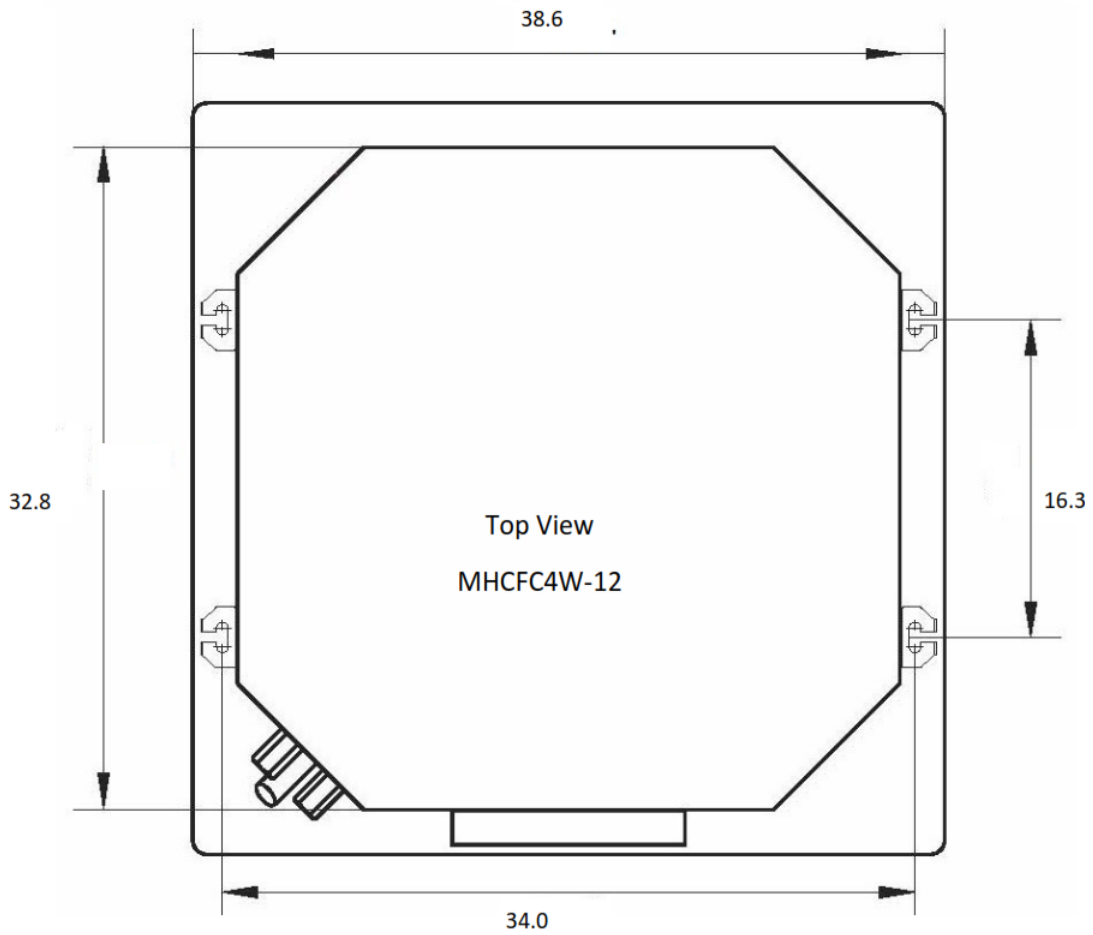

MHCFC4W-12-01 Wiring Diagram

TITLE	MHCFC4W-XX-X-U WIRING DIAGRAM	
AUTHOR	smi	
DATE	06/20/12	
REVISION	20062012 rev. 2	

LEGEND:

- FACTORY WIRING
- 2 MOTOR MODEL ONLY
- FIELD WIRING
- GROUND
- 1.0 AMP FUSE

NOTES:

1. Thermostat supplied by others

MHCFC4W-12-01 Dimensional Drawing

MHCFC4W-12

These specifications are subject to change without notice.
Check www.multiaqua.com for latest published information.