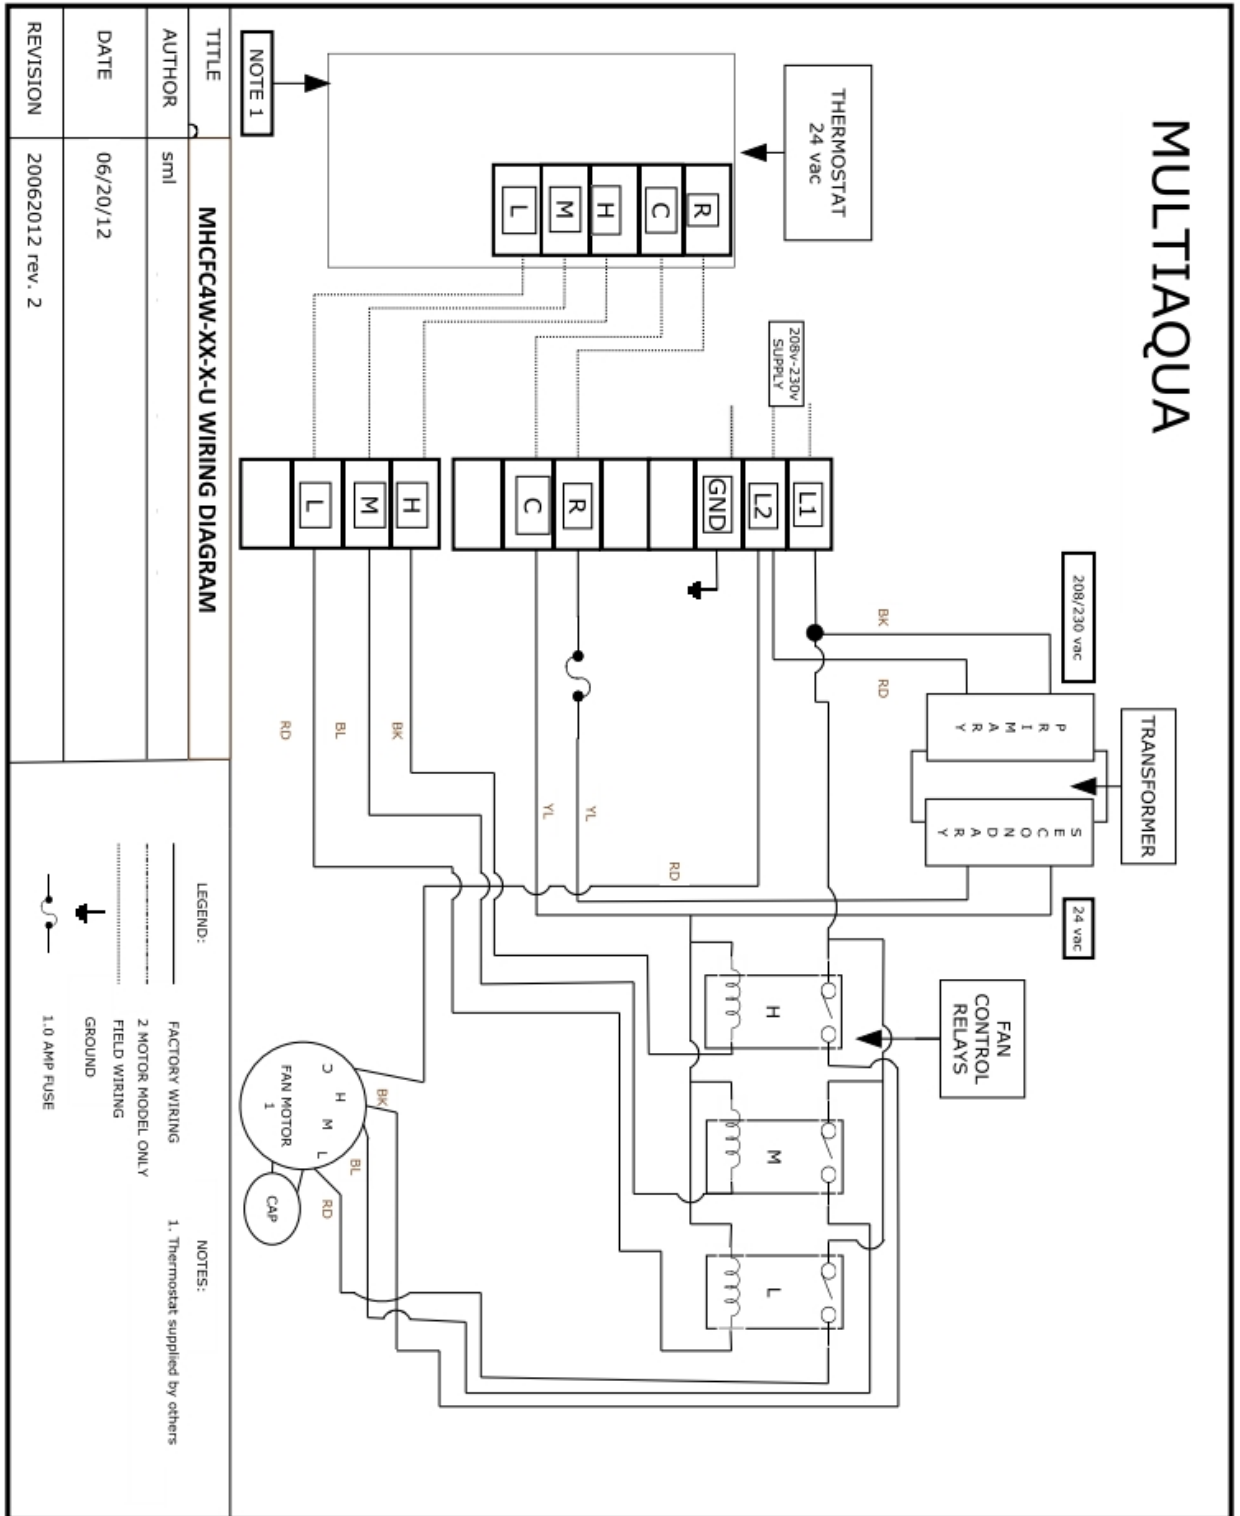

MHCFC4W-12-01 Wiring Diagram

TITLE	MHCFC4W-XX-X-U WIRING DIAGRAM	
AUTHOR	smi	
DATE	06/20/12	
REVISION	20062012 rev. 2	

LEGEND:

- FACTORY WIRING
- 2 MOTOR MODEL ONLY
- FIELD WIRING
- GROUND
- 1.0 AMP FUSE

NOTES:

1. Thermostat supplied by others

MHCFC4W-12-01 Dimensional Drawing

MHCFC4W-12

These specifications are subject to change without notice.
Check www.multiaqua.com for latest published information.