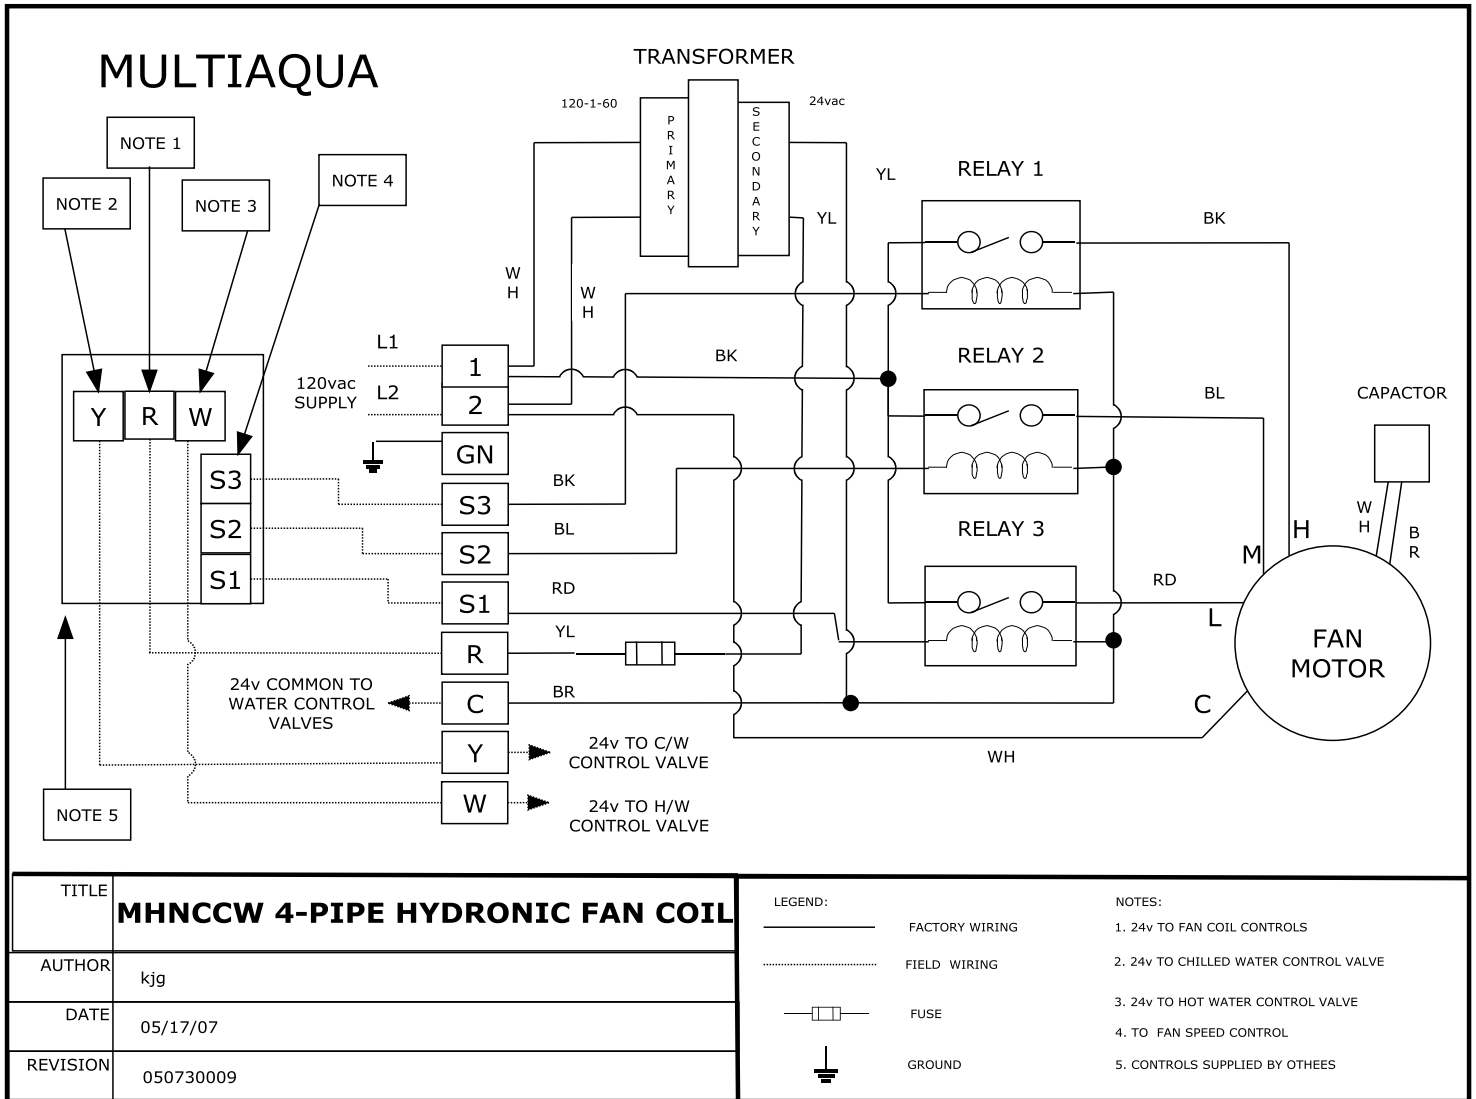

MHNCCW-08-03 Wiring Diagram

115-1-60

TITLE	MHNCCW 4-PIPE HYDRONIC FAN COIL	LEGEND: FACTORY WIRING FIELD WIRING FUSE GROUND	NOTES: 1. 24v TO FAN COIL CONTROLS 2. 24v TO CHILLED WATER CONTROL VALVE 3. 24v TO HOT WATER CONTROL VALVE 4. TO FAN SPEED CONTROL 5. CONTROLS SUPPLIED BY OTHEES
AUTHOR	kjg		
DATE	05/17/07		
REVISION	050730009		

MHNCCW-08-03 Dimensional Drawing

MHNCCW Certified Drawing
 Drawing # 0907400071

Model MHNCCW						
MODEL	A	B	C	D	E	F
04	956(37.64)	843(33.19)	763(30.04)	265(10.43)	140(5.51)	548(21.57)
06	956(37.64)	843(33.19)	763(30.04)	265(10.43)	140(5.51)	548(21.57)
08	956(37.64)	843(33.19)	763(30.04)	265(10.43)	140(5.51)	548(21.57)
10	1108(43.62)	995(39.17)	915(36.02)	265(10.43)	140(5.51)	548(21.57)
12	1260(49.61)	1147(45.16)	1067(42.01)	265(10.43)	140(5.51)	548(21.57)