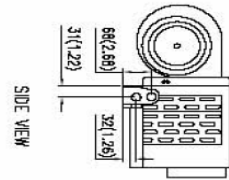

MHNCCW-08-03 Wiring Diagram

115-1-60

TITLE	MHNCCW 4-PIPE HYDRONIC FAN COIL	LEGEND: FACTORY WIRING FIELD WIRING FUSE GROUND	NOTES: 1. 24v TO FAN COIL CONTROLS 2. 24v TO CHILLED WATER CONTROL VALVE 3. 24v TO HOT WATER CONTROL VALVE 4. TO FAN SPEED CONTROL 5. CONTROLS SUPPLIED BY OTHEES
AUTHOR	kjg		
DATE	05/17/07		
REVISION	050730009		

MHNCCW-08-03 Dimensional Drawing

MHNCCW Certified Drawing
 Drawing # 0907400071

Model MHNCCW						
MODEL	A	B	C	D	E	F
04	956(37.64)	843(33.19)	763(30.04)	265(10.43)	140(5.51)	548(21.57)
06	956(37.64)	843(33.19)	763(30.04)	265(10.43)	140(5.51)	548(21.57)
08	956(37.64)	843(33.19)	763(30.04)	265(10.43)	140(5.51)	548(21.57)
10	1108(43.62)	995(39.17)	915(36.02)	265(10.43)	140(5.51)	548(21.57)
12	1260(49.61)	1147(45.16)	1067(42.01)	265(10.43)	140(5.51)	548(21.57)