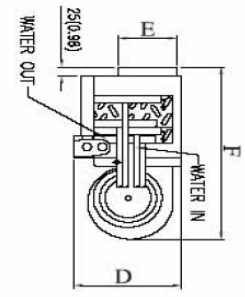

MHNCCW-08-03 Wiring Diagram

115-1-60

TITLE	MHNCCW 4-PIPE HYDRONIC FAN COIL	LEGEND: FACTORY WIRING FIELD WIRING FUSE GROUND	NOTES: 1. 24v TO FAN COIL CONTROLS 2. 24v TO CHILLED WATER CONTROL VALVE 3. 24v TO HOT WATER CONTROL VALVE 4. TO FAN SPEED CONTROL 5. CONTROLS SUPPLIED BY OTHEES
AUTHOR	kjg		
DATE	05/17/07		
REVISION	050730009		

MHNCCW-08-03 Dimensional Drawing

MHNCCW Certified Drawing
 Drawing # 0907400071

Model MHNCCW						
MODEL	A	B	C	D	E	F
04	956(37.64)	843(33.19)	763(30.04)	265(10.43)	140(5.51)	548(21.57)
06	956(37.64)	843(33.19)	763(30.04)	265(10.43)	140(5.51)	548(21.57)
08	956(37.64)	843(33.19)	763(30.04)	265(10.43)	140(5.51)	548(21.57)
10	1108(43.62)	995(39.17)	915(36.02)	265(10.43)	140(5.51)	548(21.57)
12	1260(49.61)	1147(45.16)	1067(42.01)	265(10.43)	140(5.51)	548(21.57)