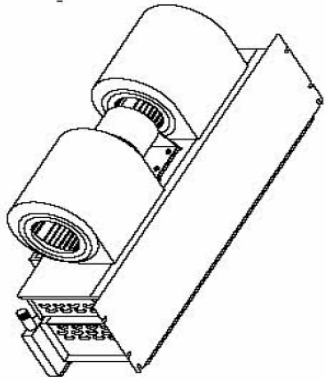

MHNCCW-08-03 Wiring Diagram

115-1-60

TITLE	MHNCCW 4-PIPE HYDRONIC FAN COIL	LEGEND: FACTORY WIRING FIELD WIRING FUSE GROUND	NOTES: 1. 24v TO FAN COIL CONTROLS 2. 24v TO CHILLED WATER CONTROL VALVE 3. 24v TO HOT WATER CONTROL VALVE 4. TO FAN SPEED CONTROL 5. CONTROLS SUPPLIED BY OTHEES
AUTHOR	kjg		
DATE	05/17/07		
REVISION	050730009		

MHNCCW-08-03 Dimensional Drawing

MHNCCW Certified Drawing
 Drawing # 0907400071

Model MHNCCW						
MODEL	A	B	C	D	E	F
04	956(37.64)	843(33.19)	763(30.04)	265(10.43)	140(5.51)	548(21.57)
06	956(37.64)	843(33.19)	763(30.04)	265(10.43)	140(5.51)	548(21.57)
08	956(37.64)	843(33.19)	763(30.04)	265(10.43)	140(5.51)	548(21.57)
10	1108(43.62)	995(39.17)	915(36.02)	265(10.43)	140(5.51)	548(21.57)
12	1260(49.61)	1147(45.16)	1067(42.01)	265(10.43)	140(5.51)	548(21.57)