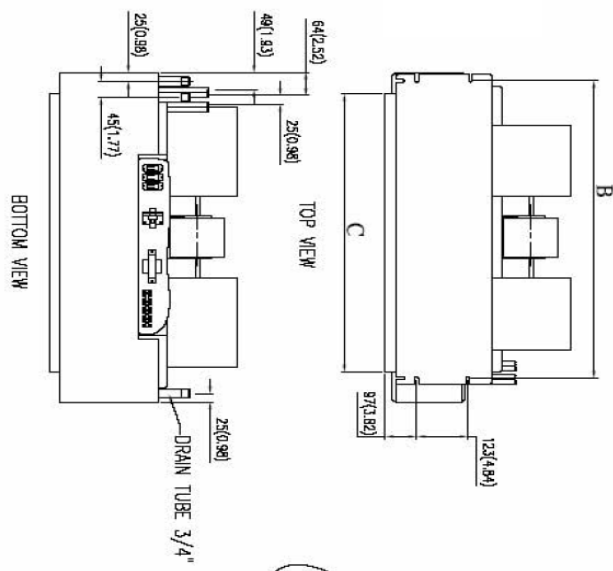

MHNCCW-08-03 Wiring Diagram

115-1-60

TITLE	MHNCCW 4-PIPE HYDRONIC FAN COIL	LEGEND: FACTORY WIRING FIELD WIRING FUSE GROUND	NOTES: 1. 24v TO FAN COIL CONTROLS 2. 24v TO CHILLED WATER CONTROL VALVE 3. 24v TO HOT WATER CONTROL VALVE 4. TO FAN SPEED CONTROL 5. CONTROLS SUPPLIED BY OTHEES
AUTHOR	kjg		
DATE	05/17/07		
REVISION	050730009		

MHNCCW-08-03 Dimensional Drawing

MHNCCW Certified Drawing
 Drawing # 0907400071

Model MHNCCW						
MODEL	A	B	C	D	E	F
04	956(37.64)	843(33.19)	763(30.04)	265(10.43)	140(5.51)	548(21.57)
06	956(37.64)	843(33.19)	763(30.04)	265(10.43)	140(5.51)	548(21.57)
08	956(37.64)	843(33.19)	763(30.04)	265(10.43)	140(5.51)	548(21.57)
10	1108(43.62)	995(39.17)	915(36.02)	265(10.43)	140(5.51)	548(21.57)
12	1260(49.61)	1147(45.16)	1067(42.01)	265(10.43)	140(5.51)	548(21.57)