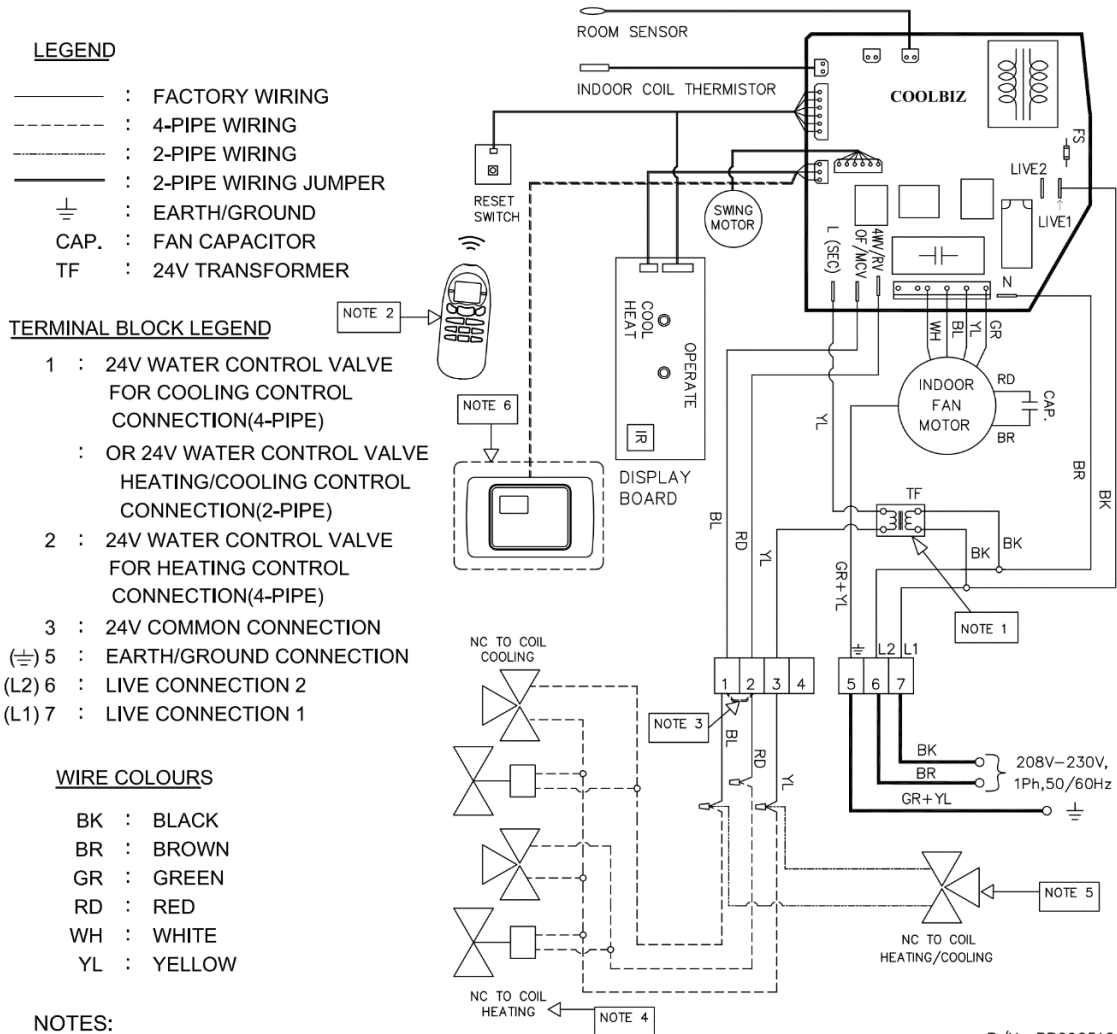

WIRING DIAGRAM

Model: MHWW-18-H-1

P/N: PP090512

MHWW-18-H-1 Dimensional Drawing

FIGURE 3

MODEL	A	B	C	D	E	F	G	H	I	J	K
MHWW-18-H-1	46.0	14.2	5.5	8.3	4.5	0.8	1.7	1	1.8	Ø2.76	5.9
MHWW-24-H-1											

Dimensions are in inches.