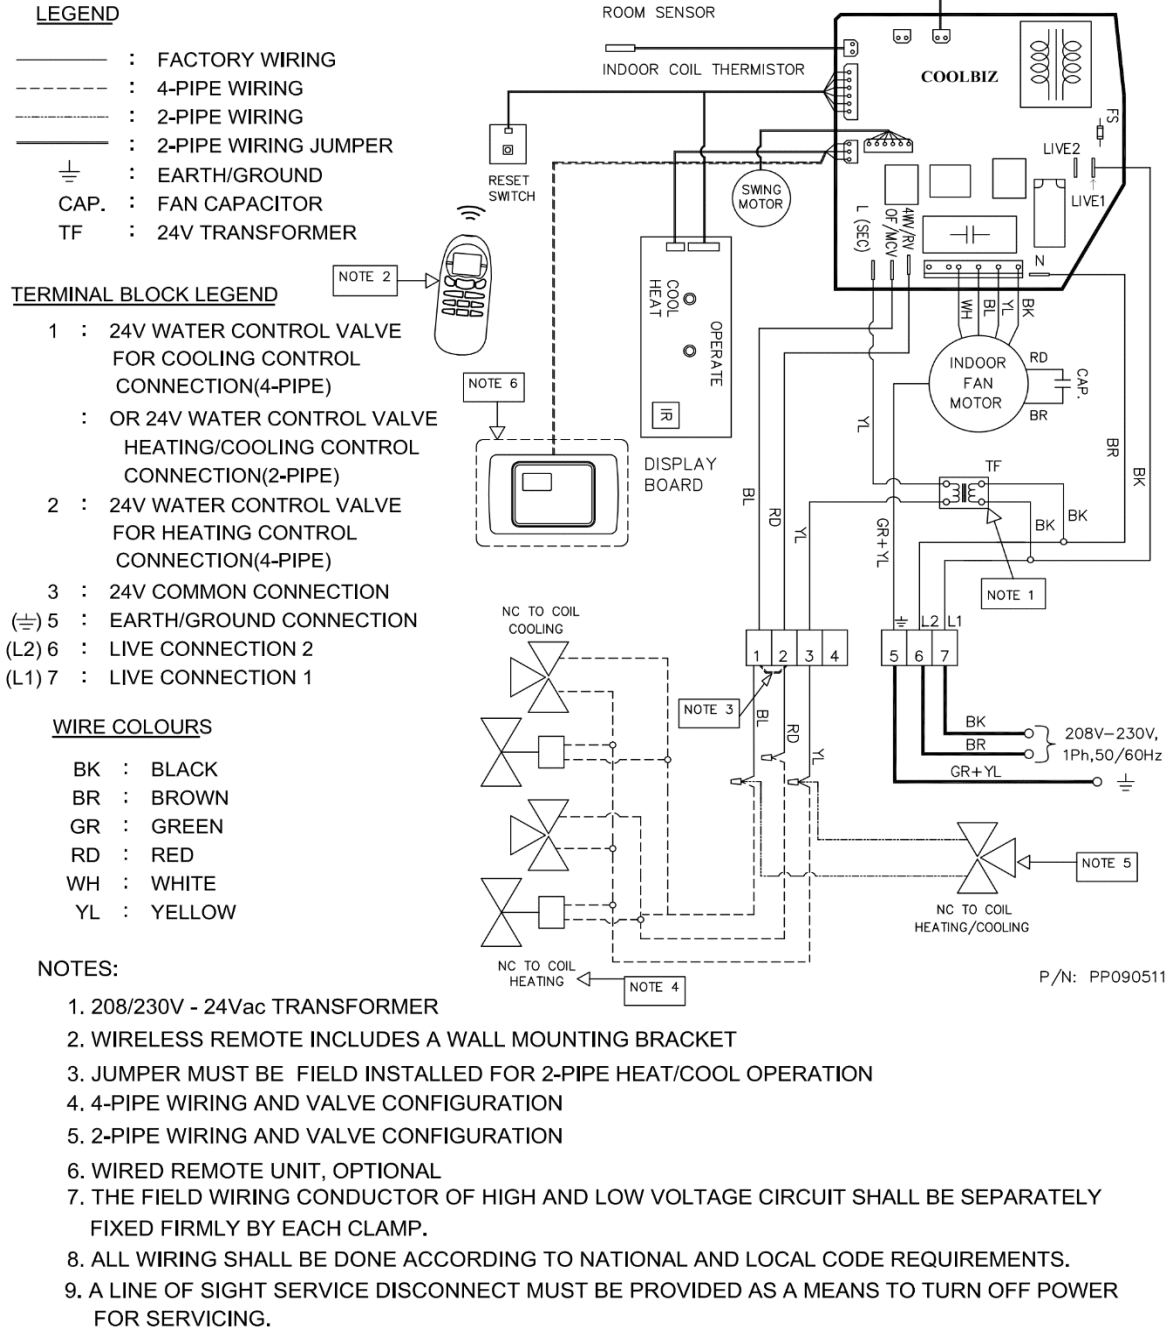

WIRING DIAGRAM

Model: MHW-24-H-1

MHWW-24-H-1 Dimensional Drawing

FIGURE 3

MODEL	A	B	C	D	E	F	G	H	I	J	K
MHWW-18-H-1											
MHWW-24-H-1	46.0	14.2	5.5	8.3	4.5	0.8	1.7	1	1.8	Ø2.76	5.9

Dimensions are in inches.