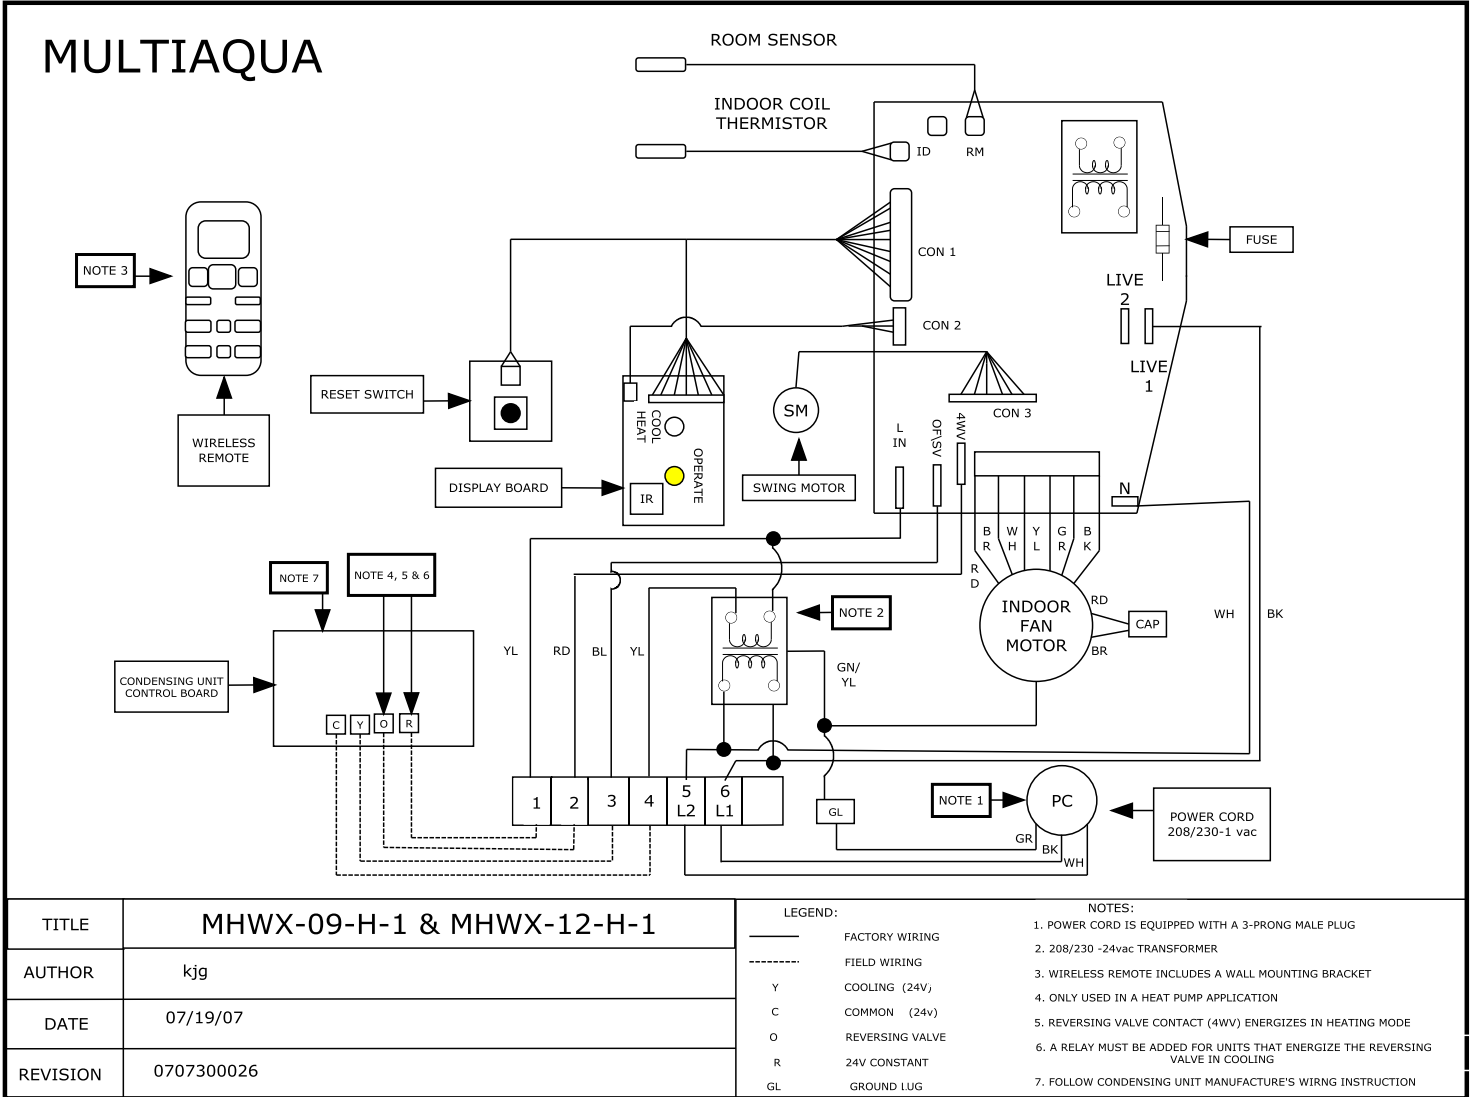

MHWX-09-H-1 Wiring Diagram

208/230/-1-50/60

MHWX-09-H-1 Dimensional Drawing

(Left, Backward Piping Hole)

(Right, Backward Piping Hole)

FIGURE 2

MODEL	A	B	C	D	E	F	G	H	I	J
MHWX-09-H-1	34.6	11.7	7.5	3.5	2.7	0.8	1.4	1.0	1.6	Ø2.76
MHWX-12-H-1	39.0	12.0	7.5	3.6	2.7	0.9	1.8	1.1	2.0	Ø2.76

Dimensions are in Inches.