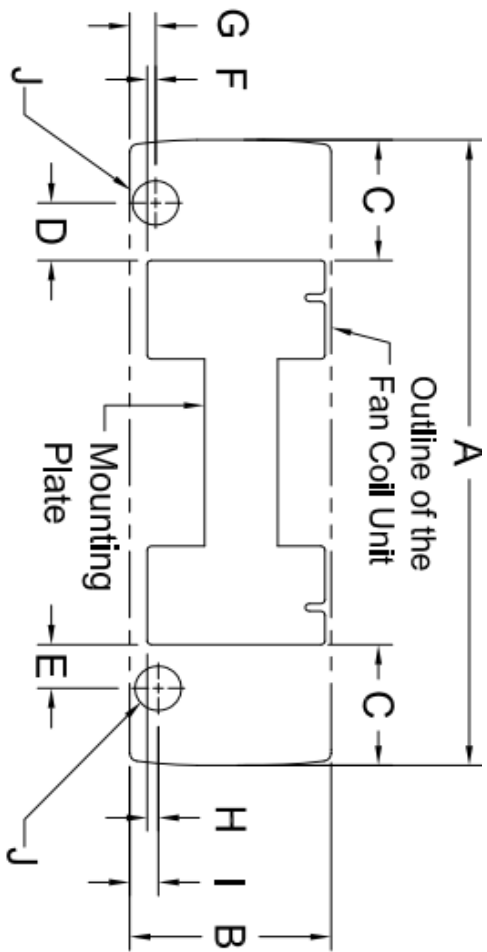

MHWX-09-H-1 Wiring Diagram

208/230/-1-50/60

MHWX-09-H-1 Dimensional Drawing

(Left, Backward Piping Hole)

(Right, Backward Piping Hole)

FIGURE 2

MODEL	A	B	C	D	E	F	G	H	I	J
MHWX-09-H-1	34.6	11.7	7.5	3.5	2.7	0.8	1.4	1.0	1.6	Ø2.76
MHWX-12-H-1	39.0	12.0	7.5	3.6	2.7	0.9	1.8	1.1	2.0	Ø2.76

Dimensions are in Inches.