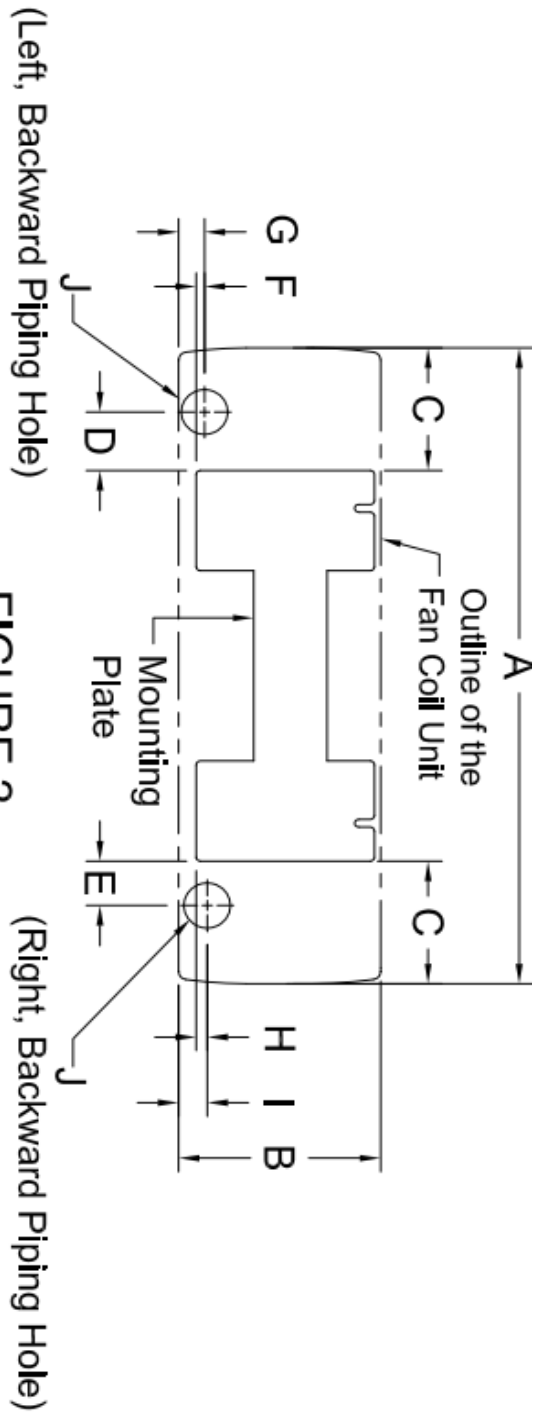

MHWX-12-H-1 Wiring Diagram

208/230/-1-50/60

TITLE	MHWX-09-H-1 & MHWX-12-H-1
AUTHOR	kjg
DATE	07/19/07
REVISION	0707300026

MHWX-12-H-1 Dimensional Drawing

MODEL	A	B	C	D	E	F	G	H	I	J
MHWX-09-H-1	34.6	11.7	7.5	3.5	2.7	0.8	1.4	1.0	1.6	Ø2.76
MHWX-12-H-1	39.0	12.0	7.5	3.6	2.7	0.9	1.8	1.1	2.0	Ø2.76

Dimensions are in Inches.