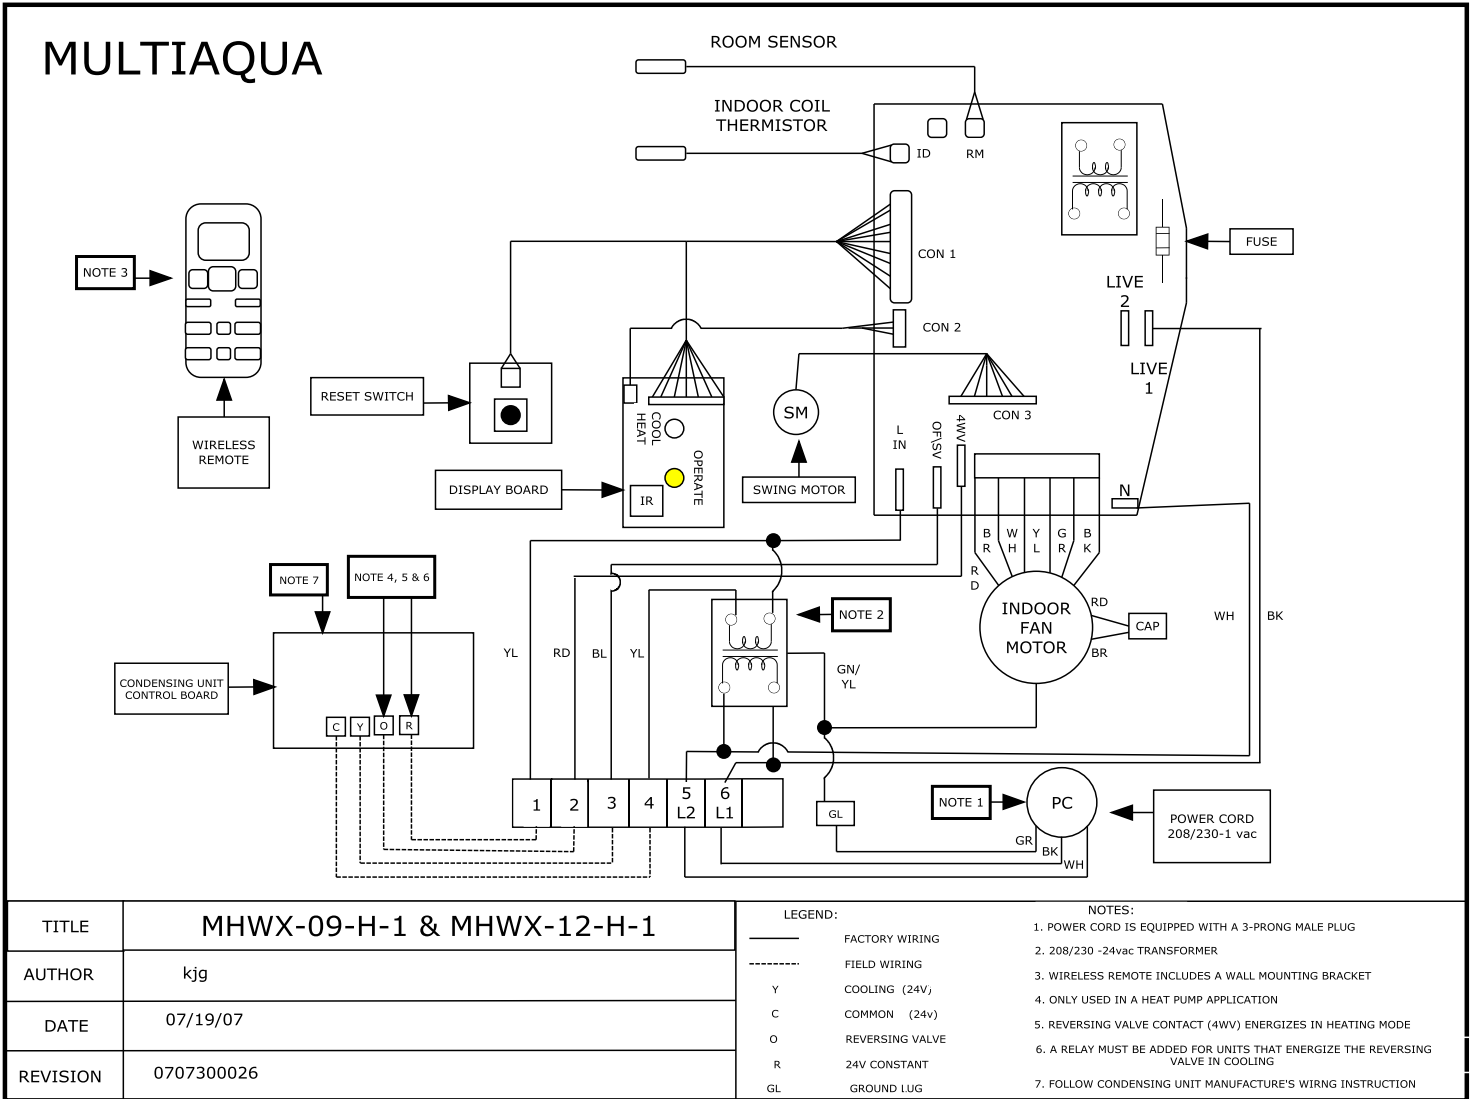

MHWX-12-H-1 Wiring Diagram

208/230/-1-50/60

TITLE	MHWX-09-H-1 & MHWX-12-H-1
AUTHOR	kjg
DATE	07/19/07
REVISION	0707300026

MHWX-12-H-1 Dimensional Drawing

MODEL	A	B	C	D	E	F	G	H	I	J
MHWX-09-H-1	34.6	11.7	7.5	3.5	2.7	0.8	1.4	1.0	1.6	Ø2.76
MHWX-12-H-1	39.0	12.0	7.5	3.6	2.7	0.9	1.8	1.1	2.0	Ø2.76

Dimensions are in Inches.