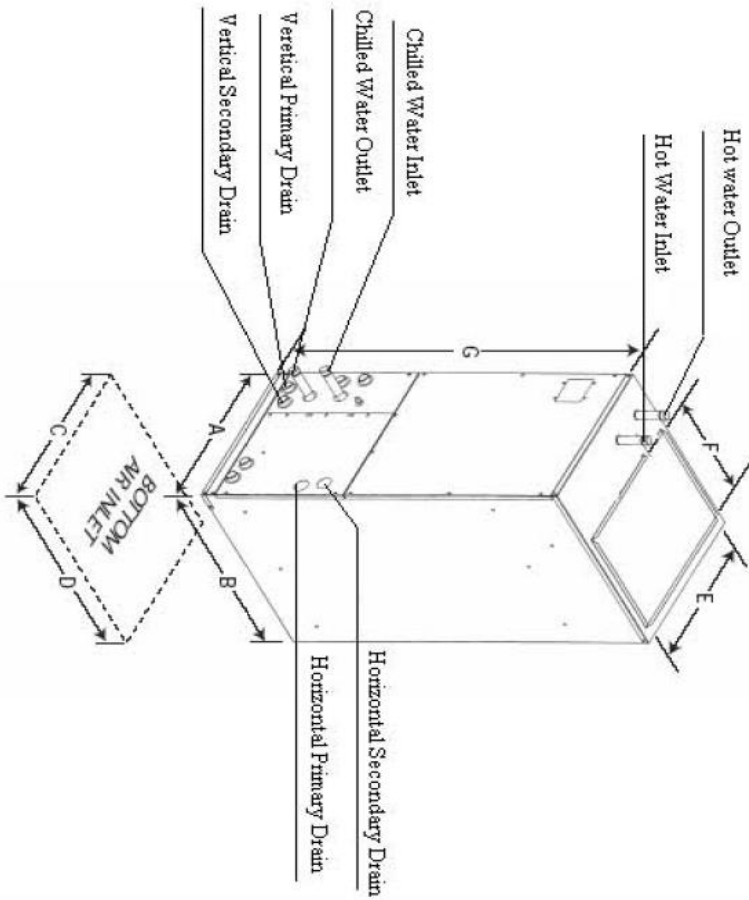

36CWA4-HW Wiring Diagram

120-1-60

36CWA4-HW Dimensional Drawing

CWA4 Certified Drawing
 Drawing # 0907400079

Model No.	A	B	C	D	E	F	G
24CWA4-XX	17 1/2	21	15	17 1/2	16	12 1/2	39 1/4
36CWA4-XX 48CWA4-XX 60CWA4-XX	21 1/2	25	19 1/4	22 1/4	19 5/8	17 1/4	49 1/4

Note: "-XX" indicates electric heat (KW) size.