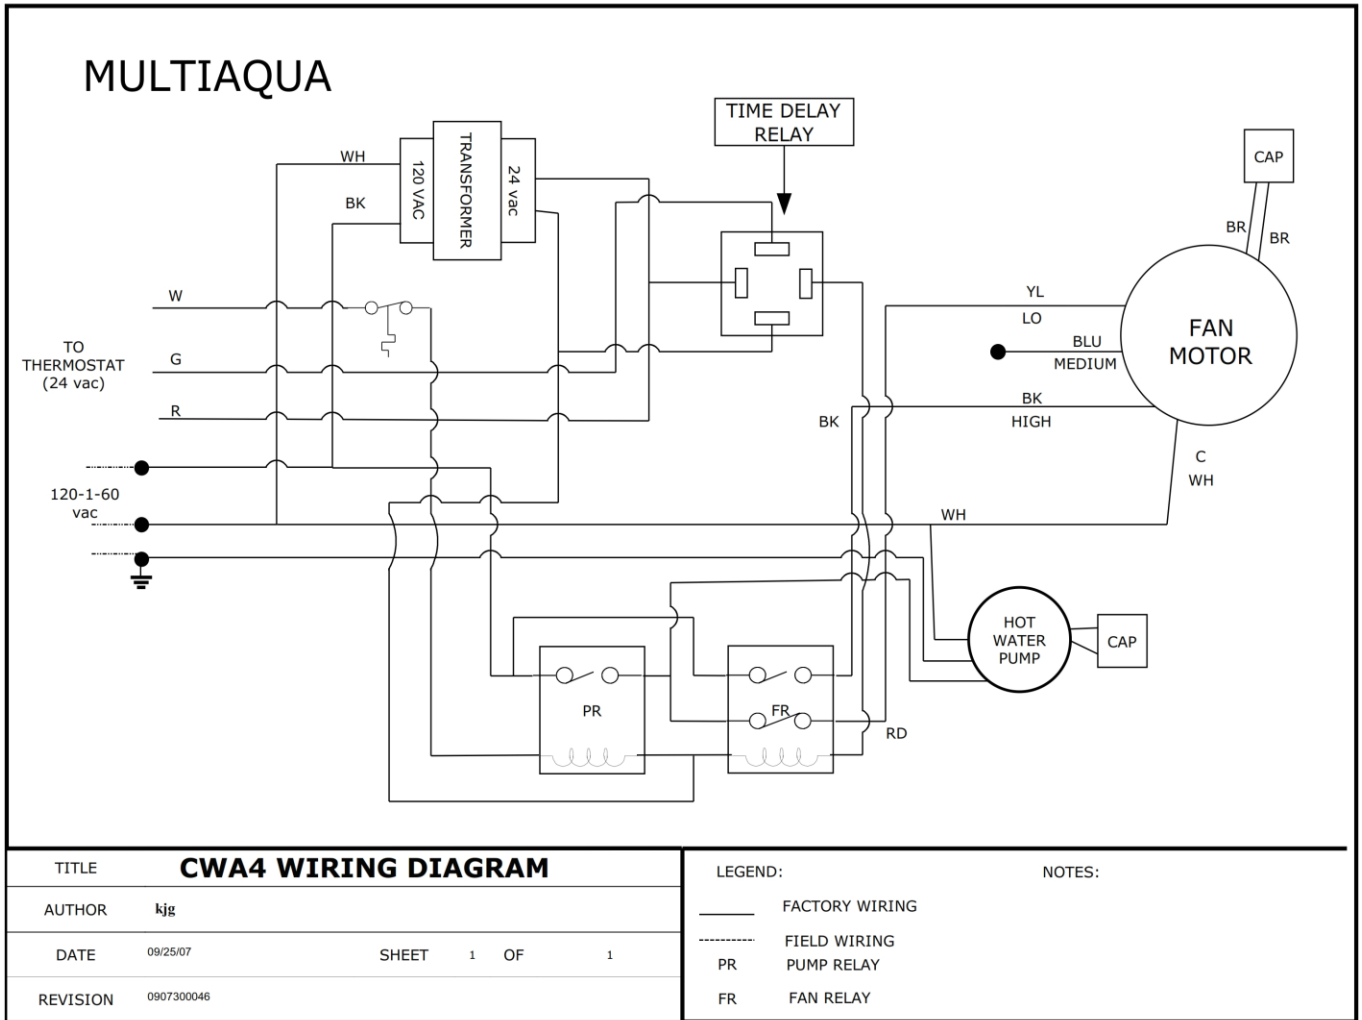

36CWA4-HW Wiring Diagram

120-1-60

36CWA4-HW Dimensional Drawing

CWA4 Certified Drawing
 Drawing # 0907400079

Model No.	A	B	C	D	E	F	G
24CWA4-XX	17 1/2	21	15	17 1/2	16	12 1/2	39 1/4
36CWA4-XX 48CWA4-XX 60CWA4-XX	21 1/2	25	19 1/4	22 1/4	19 5/8	17 1/4	49 1/4

Note: "-XX" indicates electric heat (KW) size.