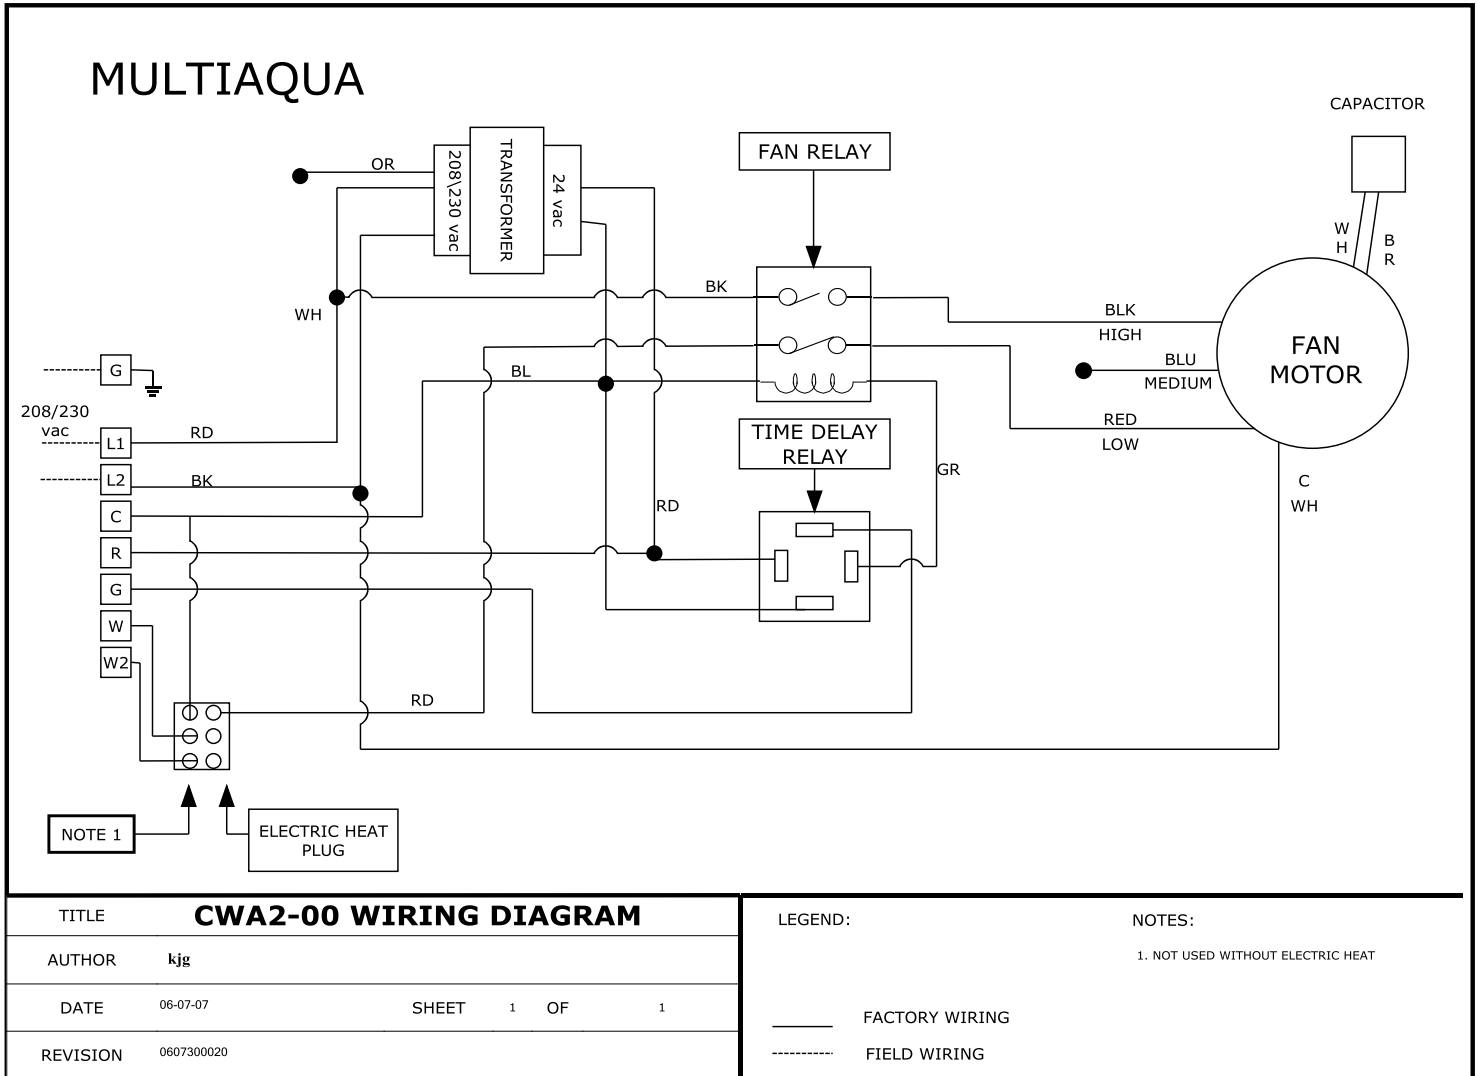

# 60CWA2-00 Wiring Diagram

208/230/-1-60

# 60CWA2-00 Dimensional Drawing

CWA2 Certified Drawing  
 Drawing # 0907400078

Model No.	A	B	C	D	E	F	G
18 & 24CWA2-XX	17½	21	15	17½	16	12¾	39¼
36CWA2-XX	17½	21	15	17½	16	12¾	39¼
48 & 60CWA2-XX	21½	25	19¼	22¼	19¾	17¼	49¼

Note: "-XX" indicates electric heat (KW) size.