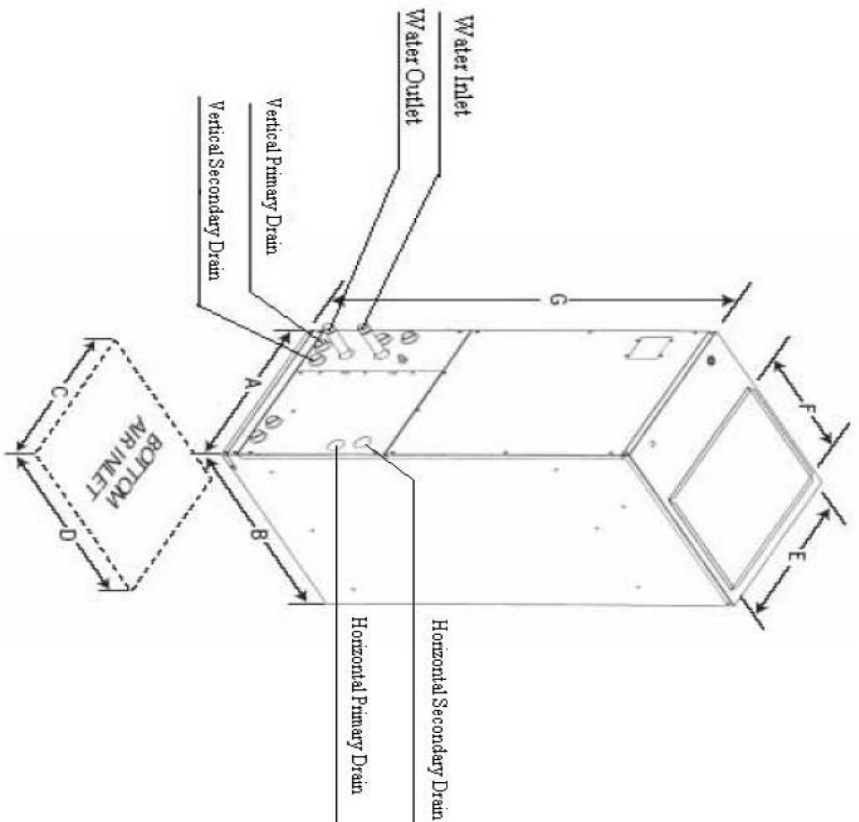

# 60CWA2-00 Wiring Diagram

208/230/-1-60

# 60CWA2-00 Dimensional Drawing

CWA2 Certified Drawing  
 Drawing # 0907400078

Model No.	A	B	C	D	E	F	G
18 & 24CWA2-XX	17½	21	15	17½	16	12¾	39¼
36CWA2-XX	17½	21	15	17½	16	12¾	39¼
48 & 60CWA2-XX	21½	25	19¼	22¼	19¾	17¼	49¼

Note: "-XX" indicates electric heat (KW) size.