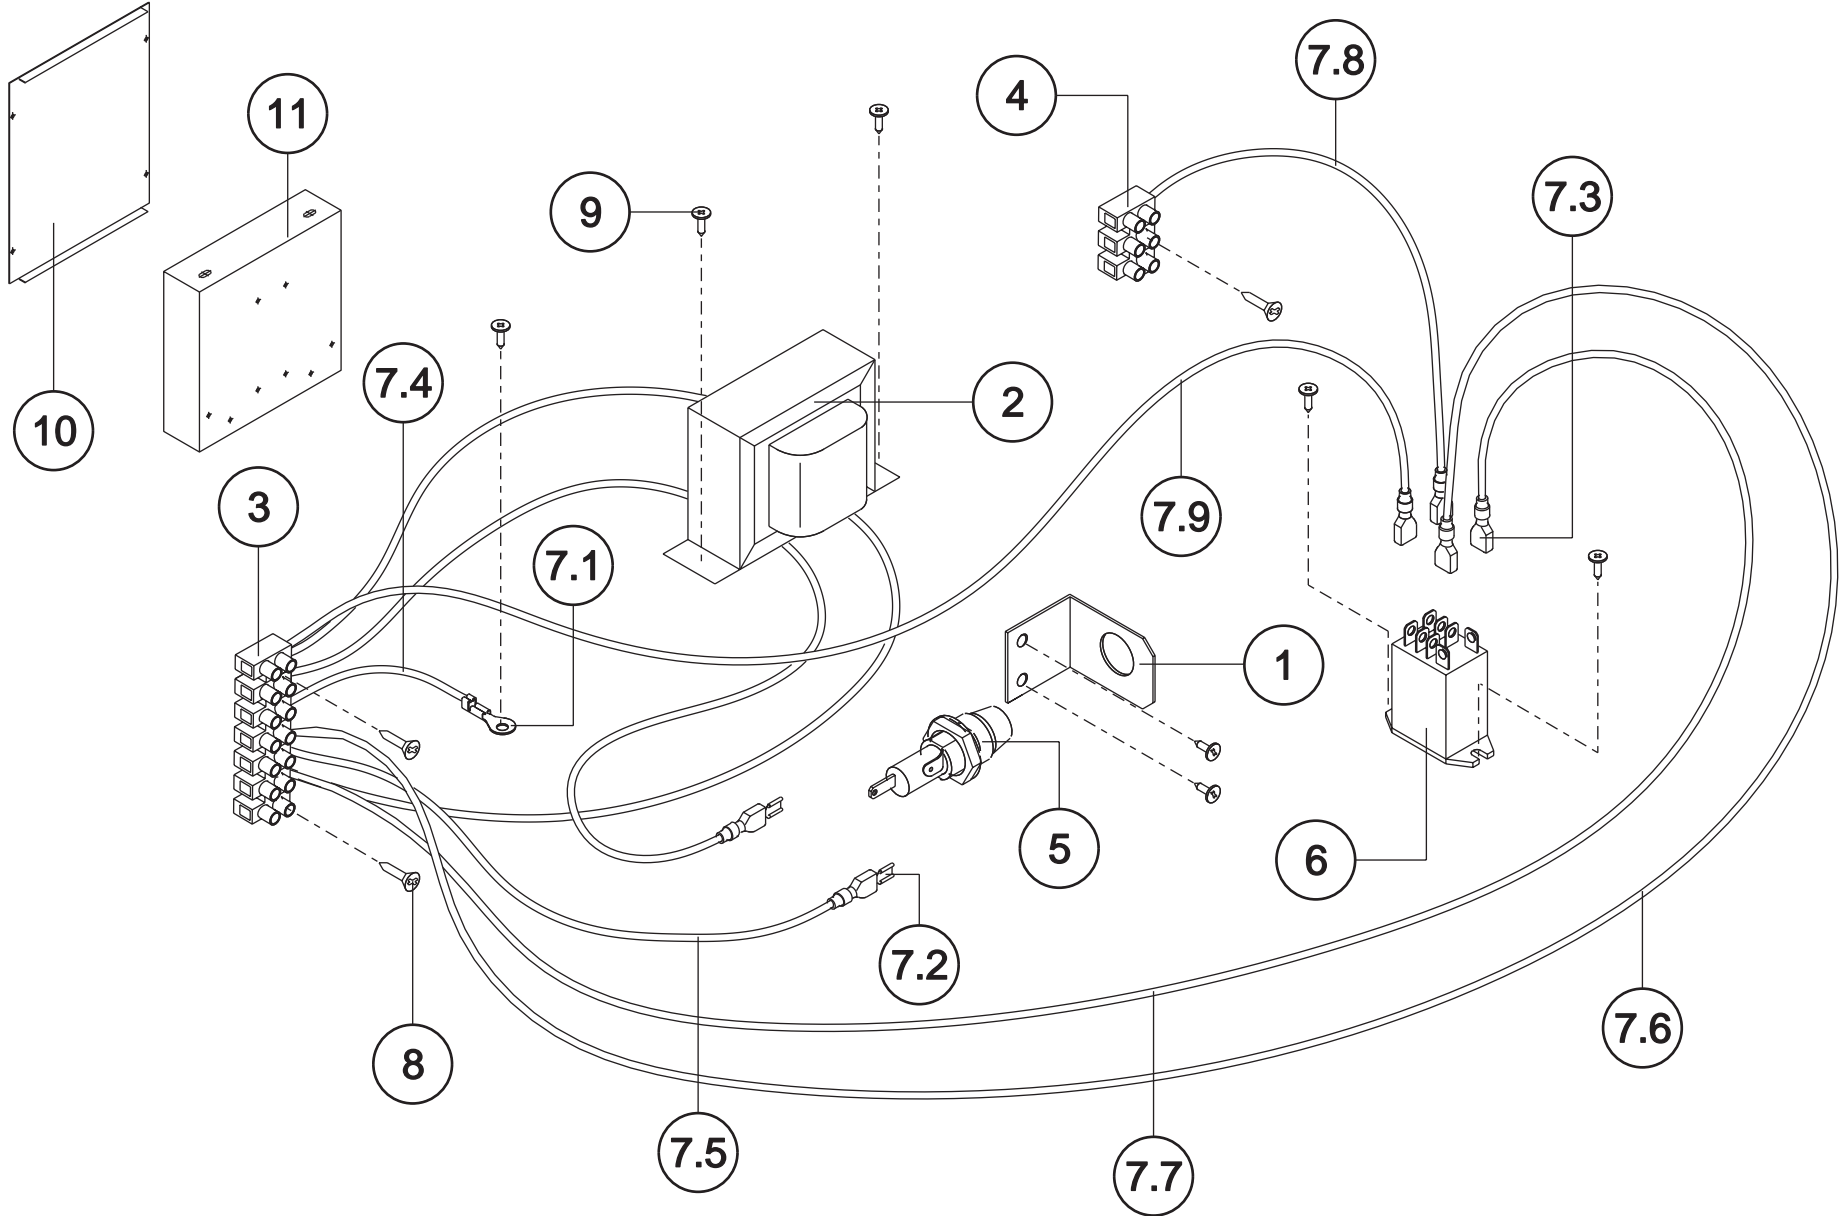

Note 1. This part is not sold separately.

Unit No . 02 From Model : CCW
Motor and blower Set

Index No .	Parts No .	Parts Name	Drawing No .	Type (Maker)	Quantity							Note
					04	06	08	10	12	16	20	
	CW 0100008	Blower Wheel Size 7*8"	PL-BW-01	PLASTIC			2	2				
	CW 0100009	Blower Wheel Size 7*7"		AL					2			
	CW 0100010	Blower Wheel Size 7*9"		AL						2	2	
5	CW 0100011-1	Guide Vane For Plastic Blower Housing	PL-HS-01	PLASTIC	4	4	4	4				
	CW 0100011-2	Guide Vane For Aluminium Blower Housing							4	4	4	
6	CW 0300031	C-Came For Aluminium Blower Housing			1	1	1	1	1	1	1	
7		Motor Assy										See Note 1.
7.1		Motor										60 Hz
	CW 0200001	Motor 1/15 Hp For 04/06		PSC	1	1						
	CW 0200002	Motor 1/10 Hp For 08/10		PSC			1	1				
	CW 0200002-1	Motor 1/4 Hp For 12		PSC					1			
	CW 0200003	Motor 1/2 Hp For 16/20		PSC						2	2	
7.2	CW 0200004	PVC Tube		D 1/2"	1	1	1	1	1	1	1	
7.3	CW 0200005	Ring Jack			1	1	1	1	1	1	1	
8	0700024	Nut		I.D. 1/4"	4	4	4	4	8	8	8	
9	0700025	Flat Washers										

Unit No . 02 From Model : CCW
Motor and blower Set

Unit No . 03
Wire Set

From Model : CCW

Index No .	Parts No .	Parts Name	Drawing No .	Type (Maker)	Quantity						Note	
					04	06	08	10	12	16		20
1	CW 0300032	Support Fuse		GL#18	1	1	1	1	1	1	1	
2	CW 0200006	Transformer			1	1	1	1	1	1	1	
3	CW 0200007	Terminal Block 7 Pole			1	1	1	1	1	1	1	
4	CW 0200008	Terminal Block 3 Pole			1	1	1	1	1	1	1	
5	CW 0200009	Fuse			1	1	1	1	1	1	1	
6	CW 0200010	Fan Relay			1	1	1	1	1	1	1	
7	00003WH	Wire Set										See Note 1.
7.1	CW 0200011	Ring Jack			1	1	1	1	1	1	1	
7.2	CW 0200012	Female Terminal			6	6	6	6	6	6	6	
7.3	CW 0200013	Terminal Sleeve			6	6	6	6	6	6	6	
7.4	CW 0200014	Green Wire		VSF 1mm.	1	1	1	1	1	1	1	
7.5	CW 0200015	Yellow Wire		VSF 1mm.	1	1	1	1	1	1	1	
7.6	CW 0200016	Blue Wire		VSF 1mm.	1	1	1	1	1	1	1	
7.7	CW 0200017	Yellow Wire		VSF 1mm.	1	1	1	1	1	1	1	
7.8	CW 0200018	Black Wire		VSF 1mm.	1	1	1	1	1	1	1	
8	0700009	Drywall Screws		No 7 Lgth.5/8"	3	3	3	3	3	3	3	