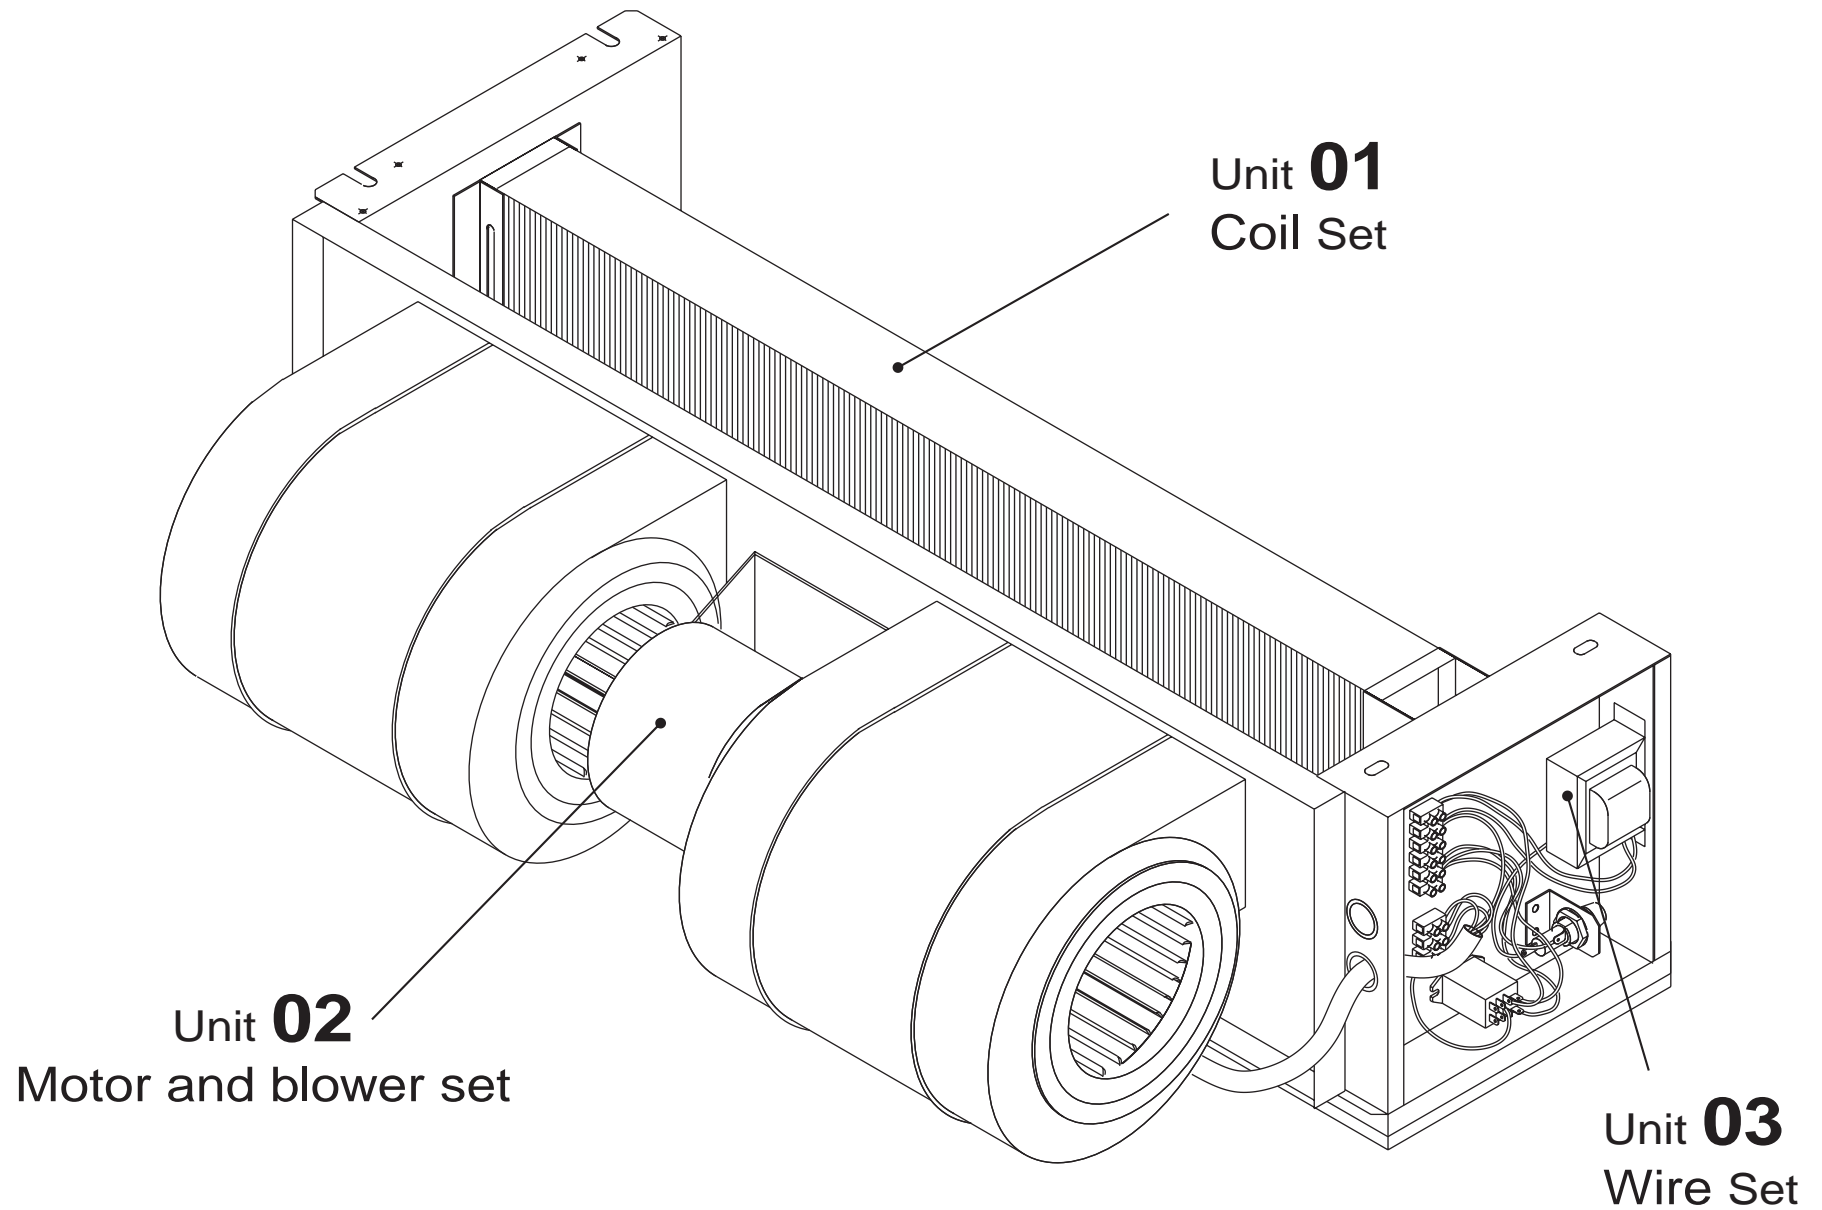

MACHINE COMPONENT

MACHINE COMPONENT

CONTENTS (1)

01	Coil Set	02	Motor and Blower Set	03	Wire Set
	1~4		5~8		9~14
					

Unit No . 01
Coil Set

From Model : CCW

Index No .	Parts No .	Parts Name	Drawing No .	Type (Maker)	Quantity							Note	
					04	06	08	10	12	16	20		
1		Coil Assy											
	CW 0600001	Coil Cool Size:8x30x2R			1								
	CW 0600002	Coil Cool Size:8x30x3R				1							
	CW 0600003	Coil Cool Size: 8x30x4R					1						
	CW 0600004	Coil Cool Size: 10x40x3R						1					
	CW 0600005	Coil Cool Size: 10x40x3R							1				
	CW 0600006	Coil Cool Size: 12x40x3R								1			
	CW 0600007	Coil Cool Size: 12x48x3R									1		
2		Top rear panel/Insulation											
	CW 0300004	For 04/06/08			1	1	1						
	CW 0300005	For 10/12						1	1				
	CW 0300006	For 16/20								1	1		
3		Bottom Panel											
	CW 0300007	For 04/06/08			1	1	1						
	CW 0300008	For 10/12						1	1				
	CW 0300009	For 16/20								1	1		