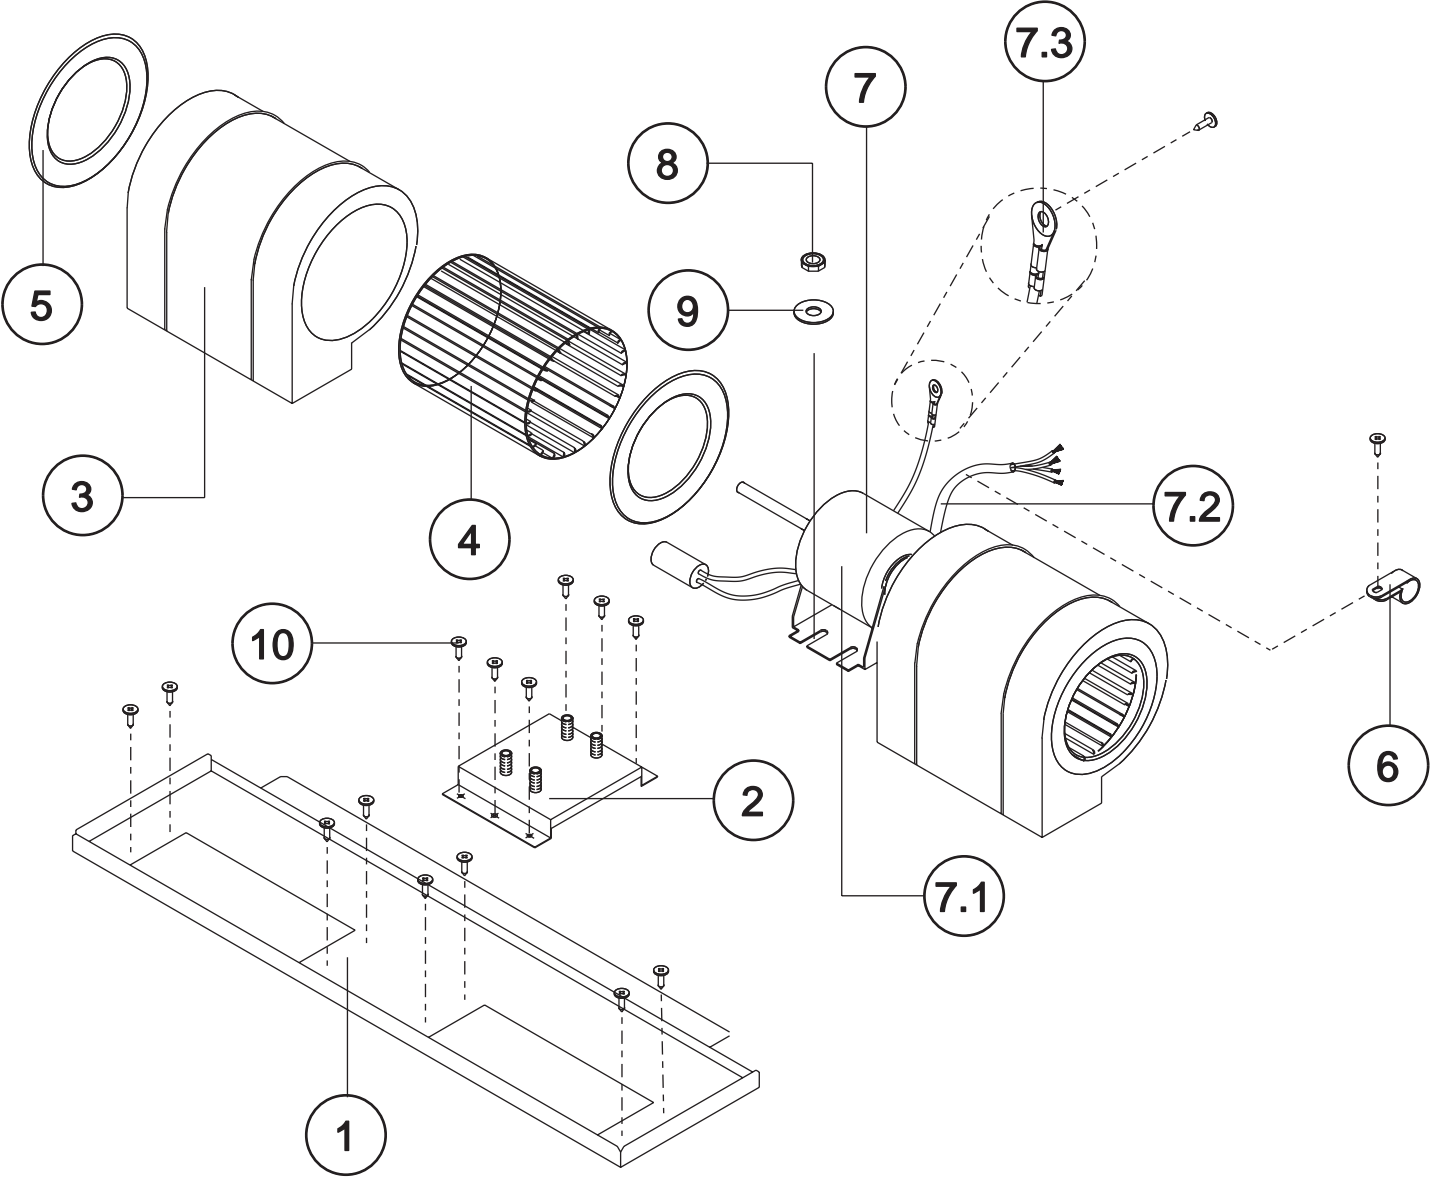

Index No .	Parts No .	Parts Name	Drawing No .	Type (Maker)	Quantity							Note
					04	06	08	10	12	16	20	
	CW 0100008	Blower Wheel Size 7*8"	PL-BW-01	PLASTIC			2	2				
	CW 0100009	Blower Wheel Size 7*7"		AL					2			
	CW 0100010	Blower Wheel Size 7*9"		AL						2	2	
5	CW 0100011-1	Guide Vane For Plastic Blower Housing	PL-HS-01	PLASTIC	4	4	4	4				
	CW 0100011-2	Guide Vane For Aluminium Blower Housing							4	4	4	
6	CW 0300031	C-Came For Aluminium Blower Housing			1	1	1	1	1	1	1	
7		Motor Assy										See Note 1.
7.1		Motor										60 Hz
	CW 0200001	Motor 1/15 Hp For 04/06		PSC	1	1						
	CW 0200002	Motor 1/10 Hp For 08/10		PSC			1	1				
	CW 0200002-1	Motor 1/4 Hp For 12		PSC					1			
	CW 0200003	Motor 1/2 Hp For 16/20		PSC						2	2	
7.2	CW 0200004	PVC Tube		D 1/2"	1	1	1	1	1	1	1	
7.3	CW 0200005	Ring Jack			1	1	1	1	1	1	1	
8	0700024	Nut		I.D. 1/4"	4	4	4	4	8	8	8	
9	0700025	Flat Washers										

Unit No . 02 From Model : CCW
Motor and blower Set