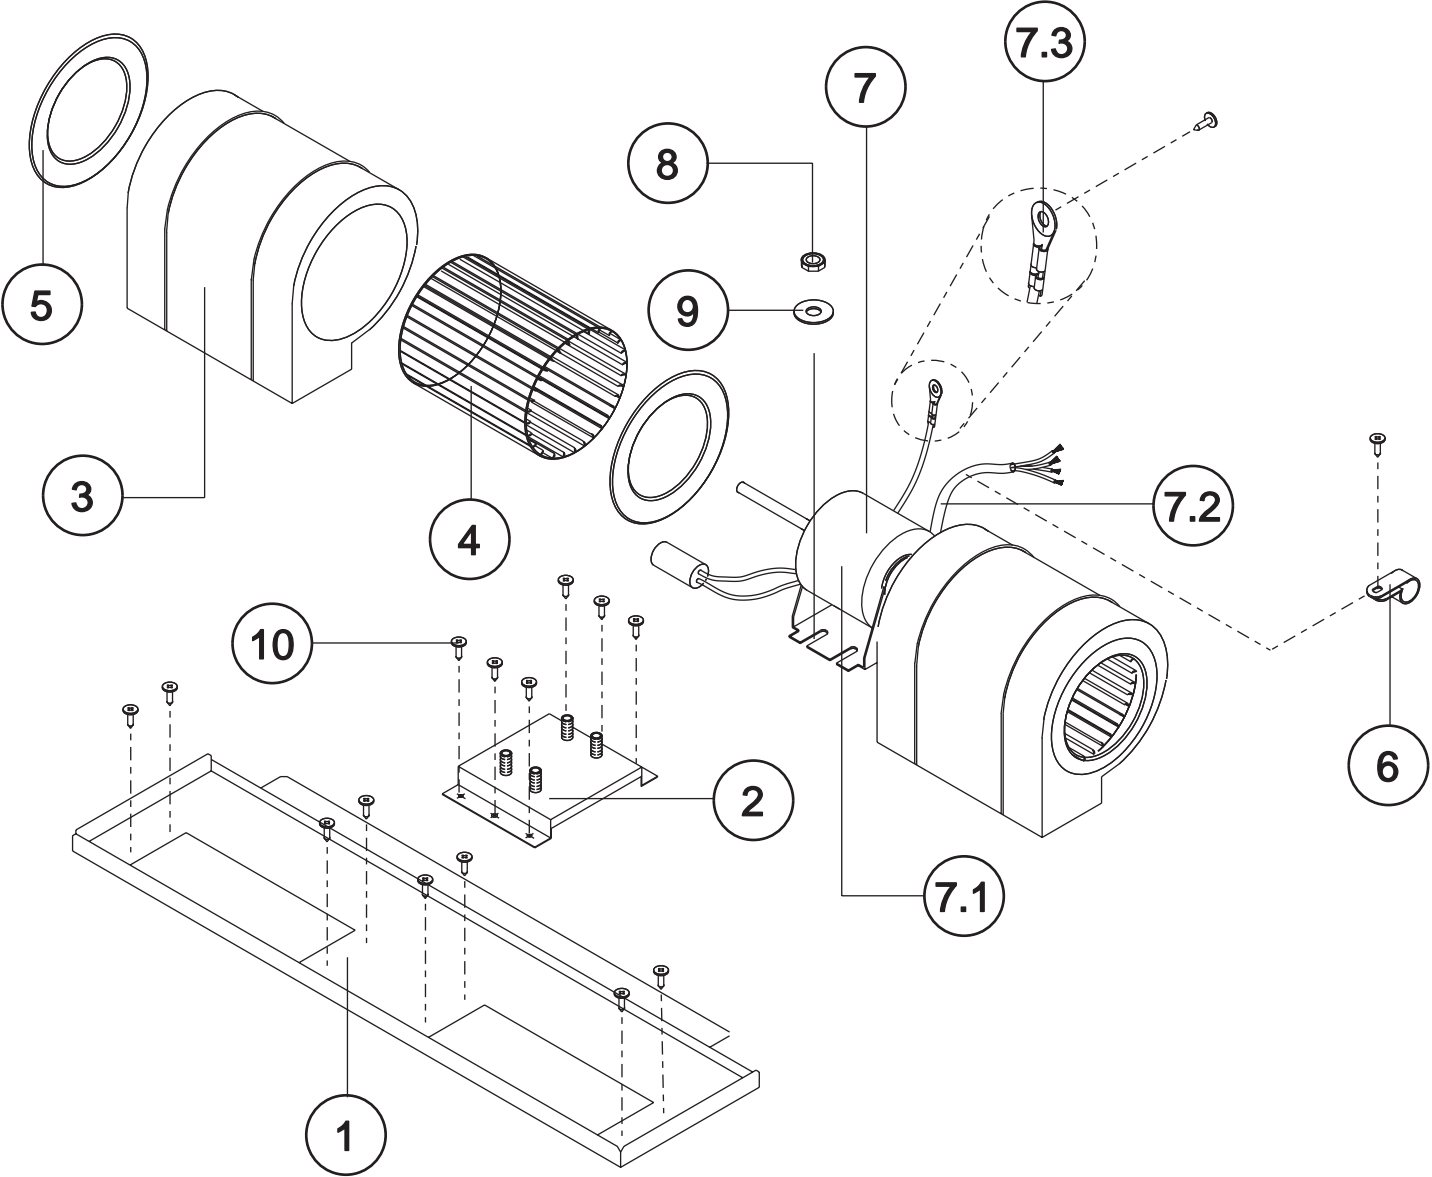

Unit No . 02 From Model : CCW
Motor and blower Set