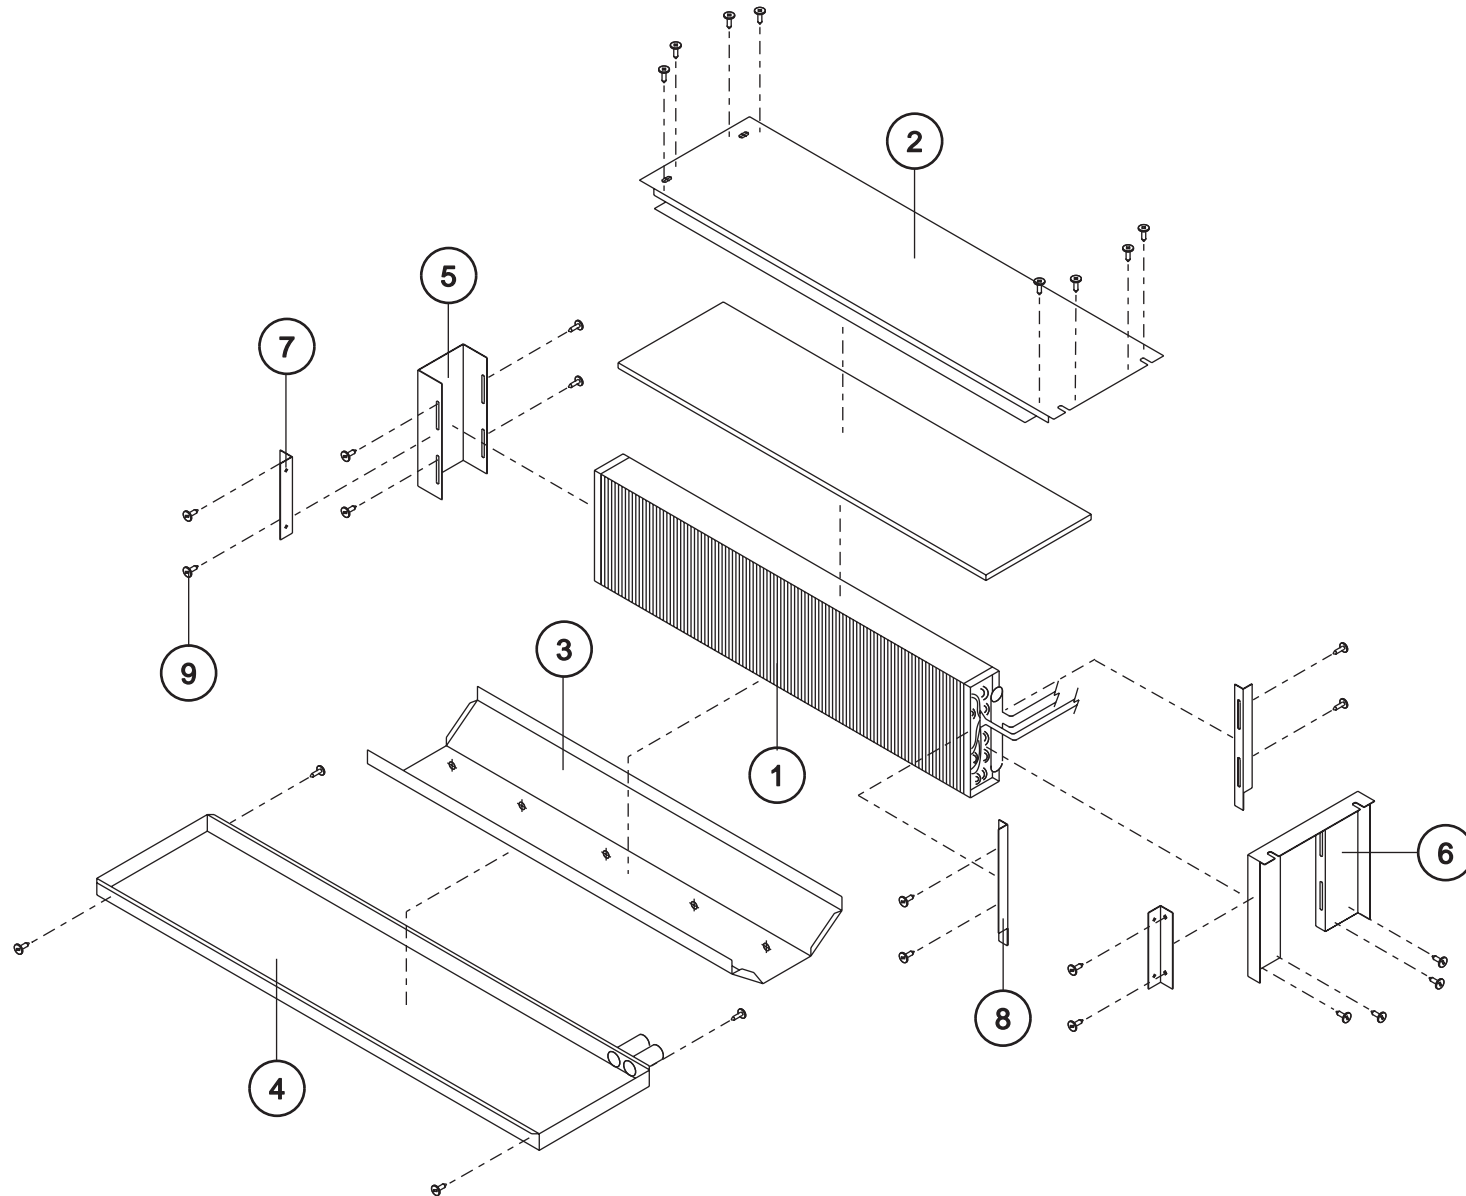

Unit No . 01
Coil Set

From Model : CCW