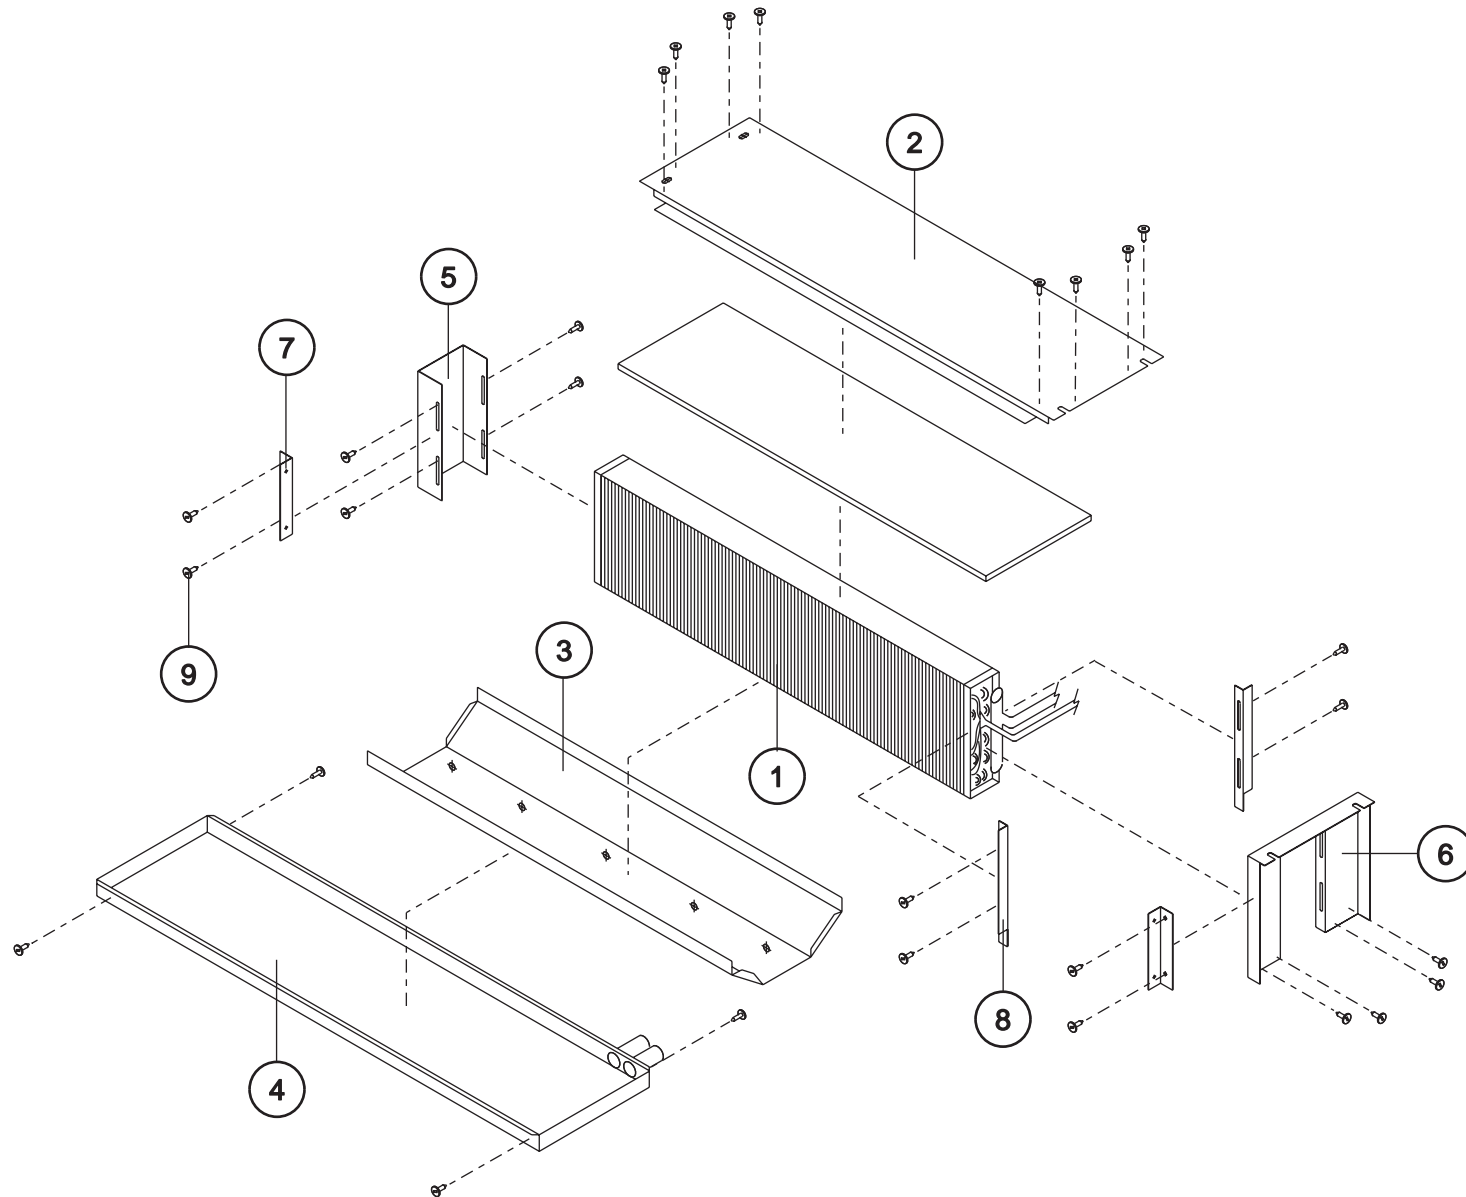

MACHINE COMPONENT

MACHINE COMPONENT

CONTENTS (1)

01	Coil Set	02	Motor and Blower Set	03	Wire Set
	1~4		5~8		9~14
					

Unit No . 01
Coil Set

From Model : CCW

Index No .	Parts No .	Parts Name	Drawing No .	Type (Maker)	Quantity							Note	
					04	06	08	10	12	16	20		
1		Coil Assy											
	CW 0600001	Coil Cool Size:8x30x2R			1								
	CW 0600002	Coil Cool Size:8x30x3R				1							
	CW 0600003	Coil Cool Size: 8x30x4R					1						
	CW 0600004	Coil Cool Size: 10x40x3R						1					
	CW 0600005	Coil Cool Size: 10x40x3R							1				
	CW 0600006	Coil Cool Size: 12x40x3R								1			
	CW 0600007	Coil Cool Size: 12x48x3R									1		
2		Top rear panel/Insulation											
	CW 0300004	For 04/06/08			1	1	1						
	CW 0300005	For 10/12						1	1				
	CW 0300006	For 16/20								1	1		
3		Bottom Panel											
	CW 0300007	For 04/06/08			1	1	1						
	CW 0300008	For 10/12						1	1				
	CW 0300009	For 16/20								1	1		