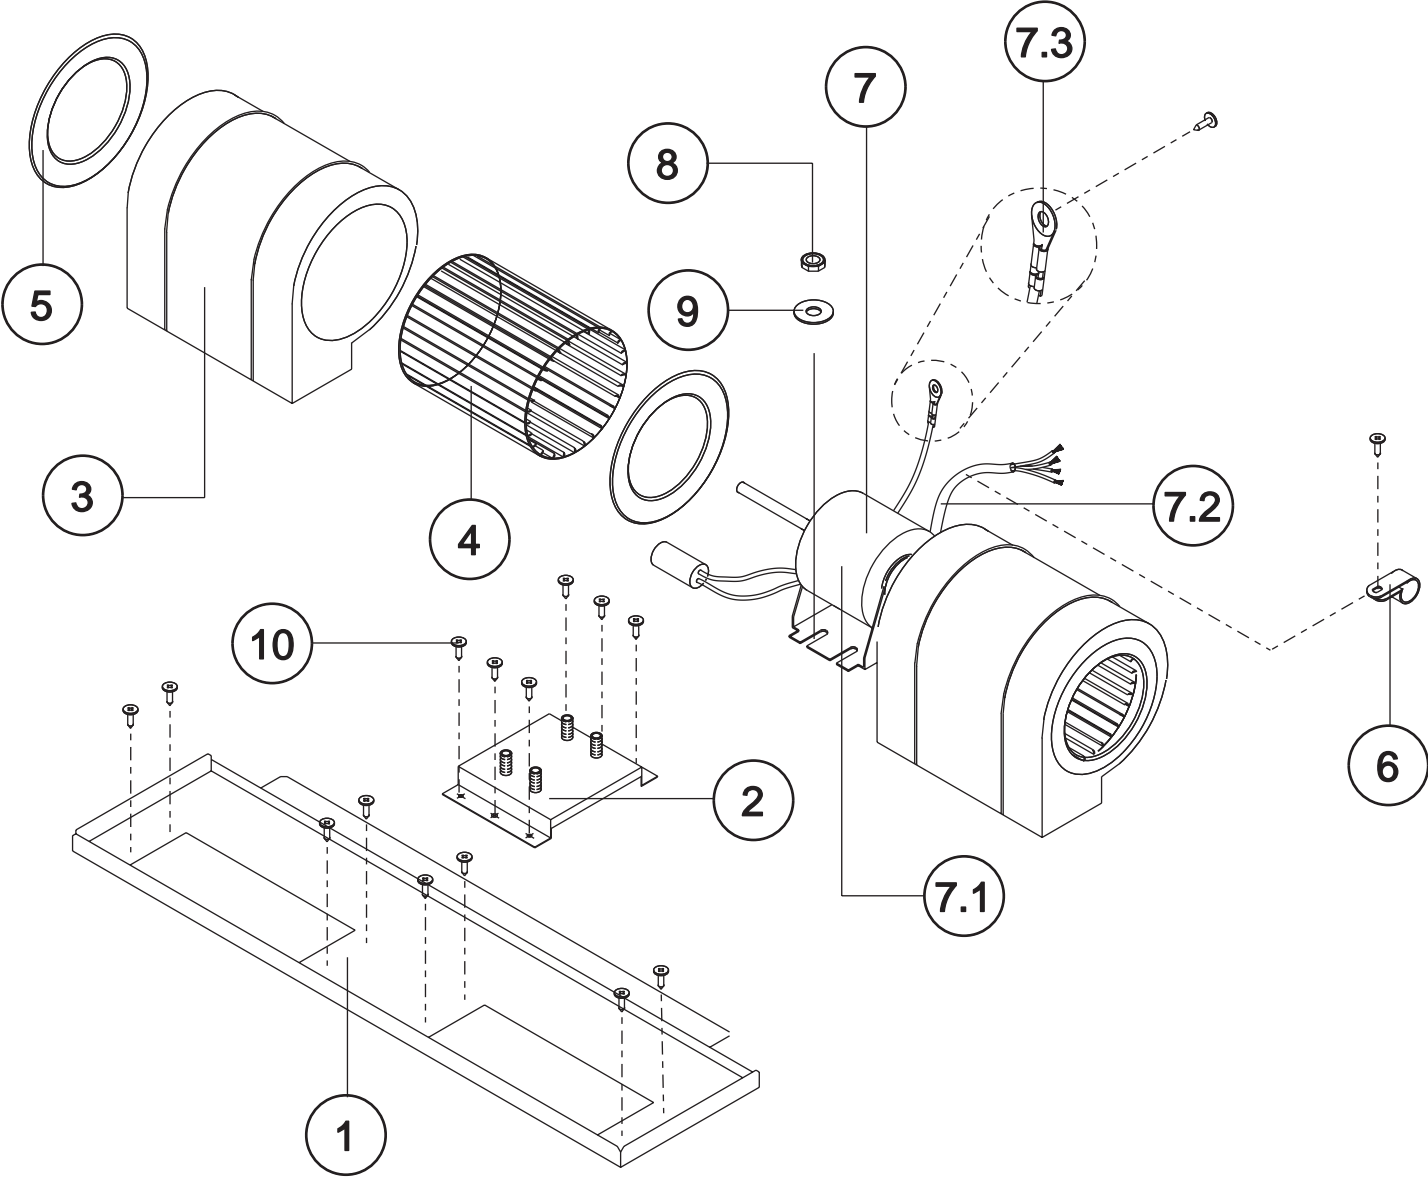

Unit No . 02 From Model : CCW
Motor and blower Set

Index No .	Parts No .	Parts Name	Drawing No .	Type (Maker)	Quantity							Note
					04	06	08	10	12	16	20	
	CW 0100008	Blower Wheel Size 7*8"	PL-BW-01	PLASTIC			2	2				
	CW 0100009	Blower Wheel Size 7*7"		AL					2			
	CW 0100010	Blower Wheel Size 7*9"		AL						2	2	
5	CW 0100011-1	Guide Vane For Plastic Blower Housing	PL-HS-01	PLASTIC	4	4	4	4				
	CW 0100011-2	Guide Vane For Aluminium Blower Housing							4	4	4	
6	CW 0300031	C-Came For Aluminium Blower Housing			1	1	1	1	1	1	1	
7		Motor Assy										See Note 1.
7.1		Motor										60 Hz
	CW 0200001	Motor 1/15 Hp For 04/06		PSC	1	1						
	CW 0200002	Motor 1/10 Hp For 08/10		PSC			1	1				
	CW 0200002-1	Motor 1/4 Hp For 12		PSC					1			
	CW 0200003	Motor 1/2 Hp For 16/20		PSC						2	2	
7.2	CW 0200004	PVC Tube		D 1/2"	1	1	1	1	1	1	1	
7.3	CW 0200005	Ring Jack			1	1	1	1	1	1	1	
8	0700024	Nut		I.D. 1/4"	4	4	4	4	8	8	8	
9	0700025	Flat Washers