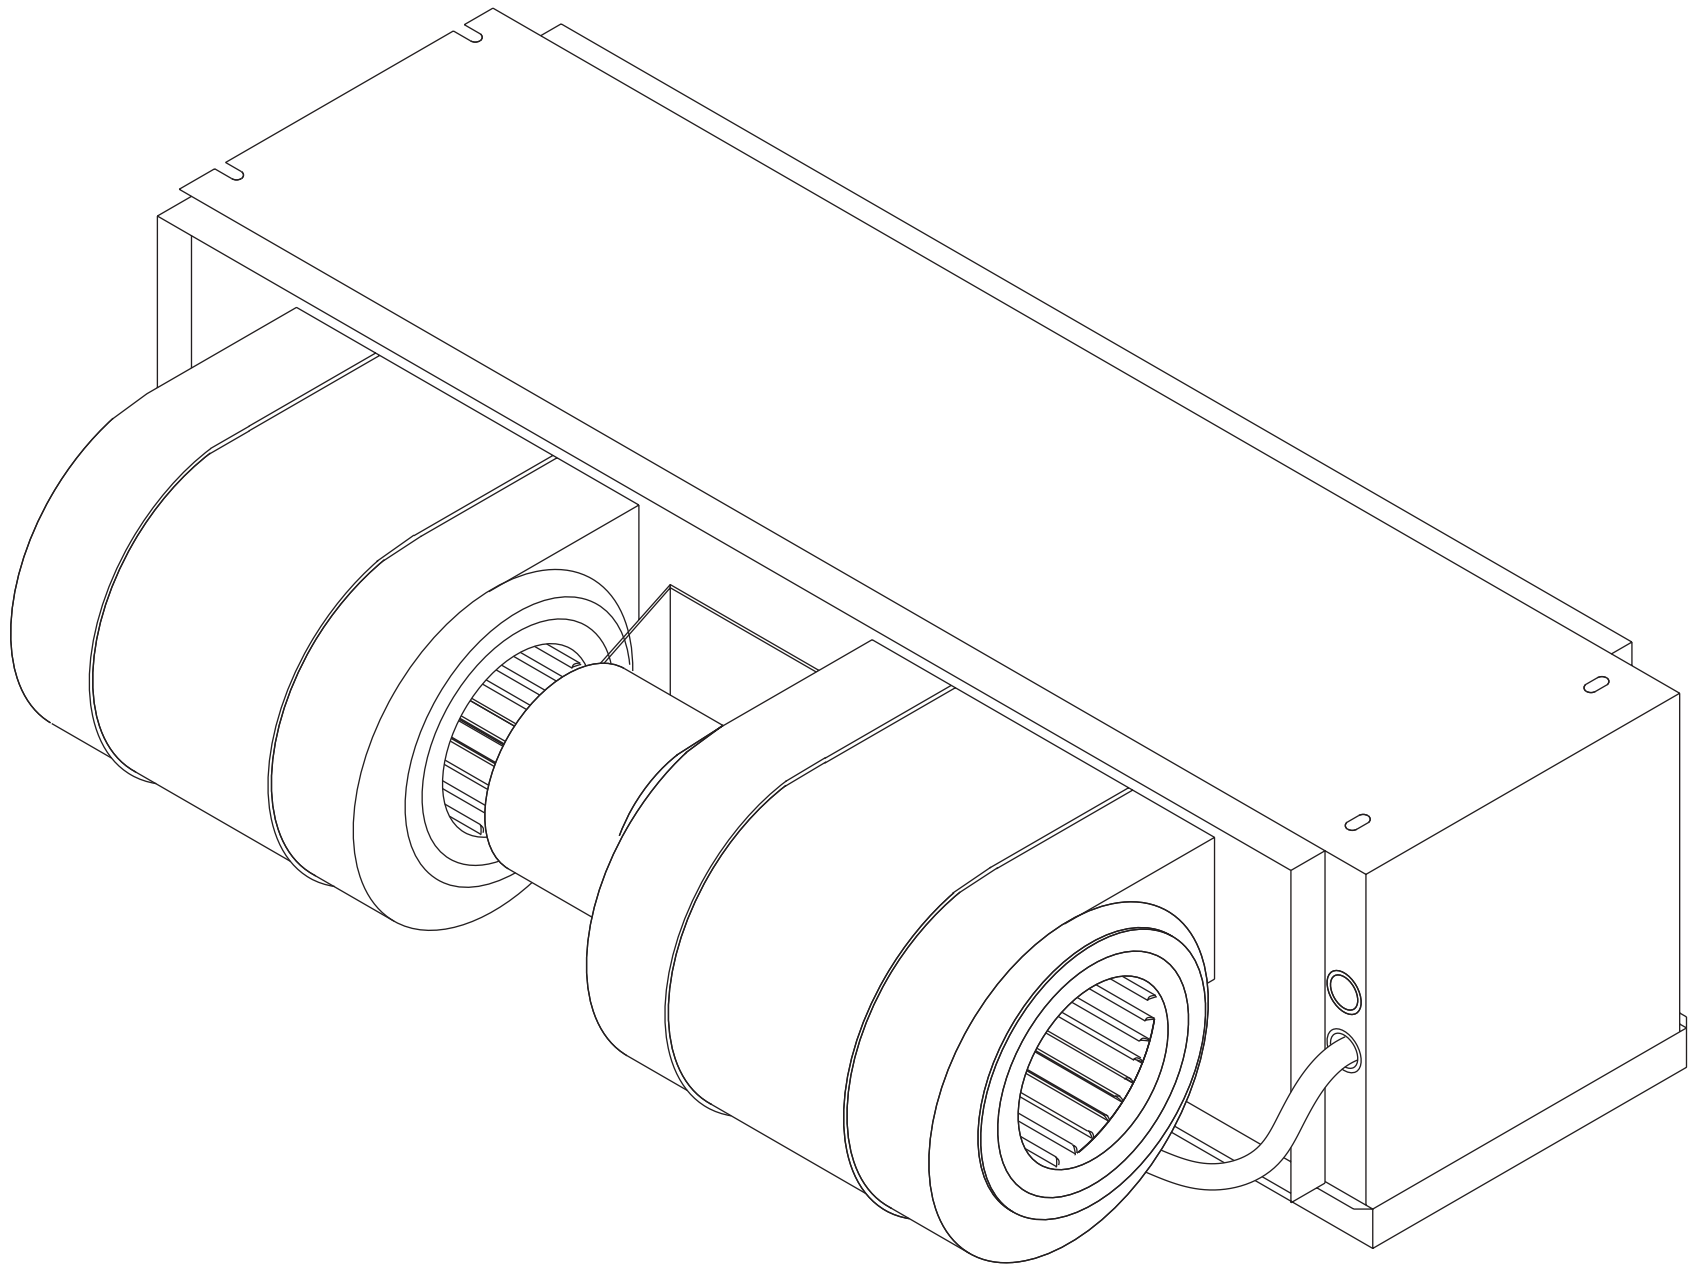

MACHINE COMPONENT

MACHINE COMPONENT

CONTENTS (1)

01	Coil Set	02	Motor and Blower Set	03	Wire Set
	1~4		5~8		9~14
					

Unit No . 01
Coil Set

From Model : CCW

Index No .	Parts No .	Parts Name	Drawing No .	Type (Maker)	Quantity							Note	
					04	06	08	10	12	16	20		
1		Coil Assy											
	CW 0600001	Coil Cool Size:8x30x2R			1								
	CW 0600002	Coil Cool Size:8x30x3R				1							
	CW 0600003	Coil Cool Size: 8x30x4R					1						
	CW 0600004	Coil Cool Size: 10x40x3R						1					
	CW 0600005	Coil Cool Size: 10x40x3R							1				
	CW 0600006	Coil Cool Size: 12x40x3R								1			
	CW 0600007	Coil Cool Size: 12x48x3R									1		
2		Top rear panel/Insulation											
	CW 0300004	For 04/06/08			1	1	1						
	CW 0300005	For 10/12						1	1				
	CW 0300006	For 16/20								1	1		
3		Bottom Panel											
	CW 0300007	For 04/06/08			1	1	1						
	CW 0300008	For 10/12						1	1				
	CW 0300009	For 16/20								1	1		