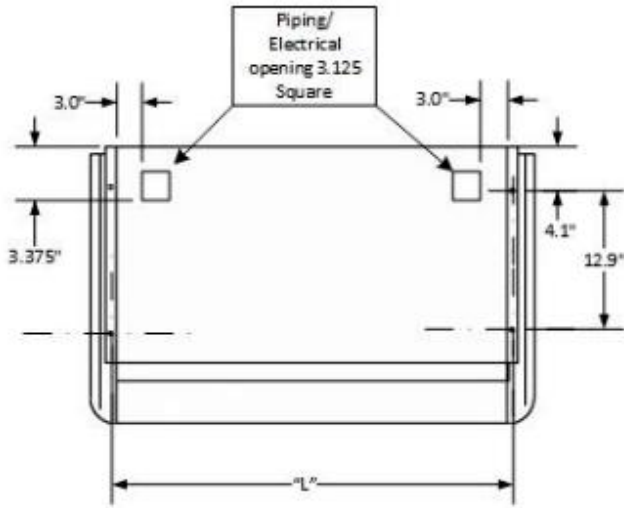

CFFWA4P-04-1-U Wiring Diagram

208/230/-1-50/60

CFFWA4P-04-1-U Dimensional Drawing

Model	"L" Dimension
CFFWA4P-04	48.3
CFFWA4P-06	48.3
CFFWA4P-08	60.1
CFFWA4P-12	71.9
CFFWA4P-16	83.7
CFFWA4P-20	83.7