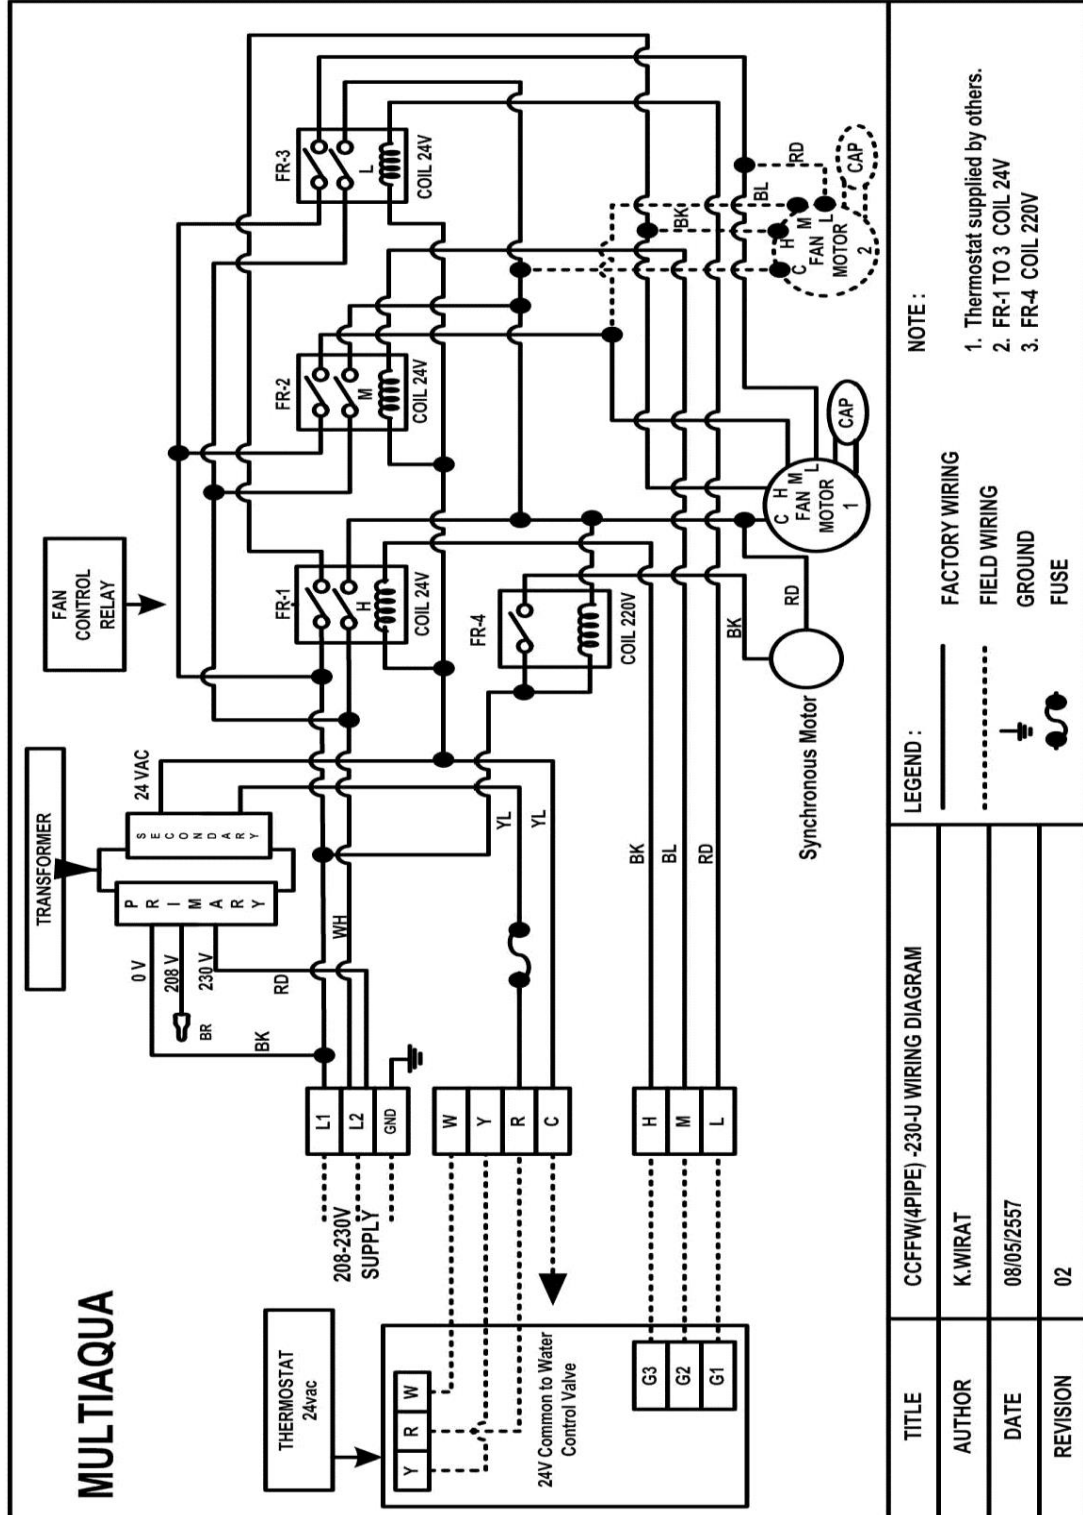

CFFWA4P-04-1-U Wiring Diagram

208/230/-1-50/60

CFFWA4P-04-1-U Dimensional Drawing

Model	"L" Dimension
CFFWA4P-04	48.3
CFFWA4P-06	48.3
CFFWA4P-08	60.1
CFFWA4P-12	71.9
CFFWA4P-16	83.7
CFFWA4P-20	83.7