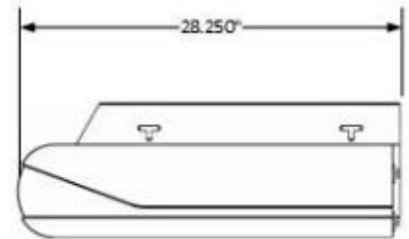

CFFWA4P-04-1-U Wiring Diagram

208/230/-1-50/60

CFFWA4P-04-1-U Dimensional Drawing

Model	"L" Dimension
CFFWA4P-04	48.3
CFFWA4P-06	48.3
CFFWA4P-08	60.1
CFFWA4P-12	71.9
CFFWA4P-16	83.7
CFFWA4P-20	83.7