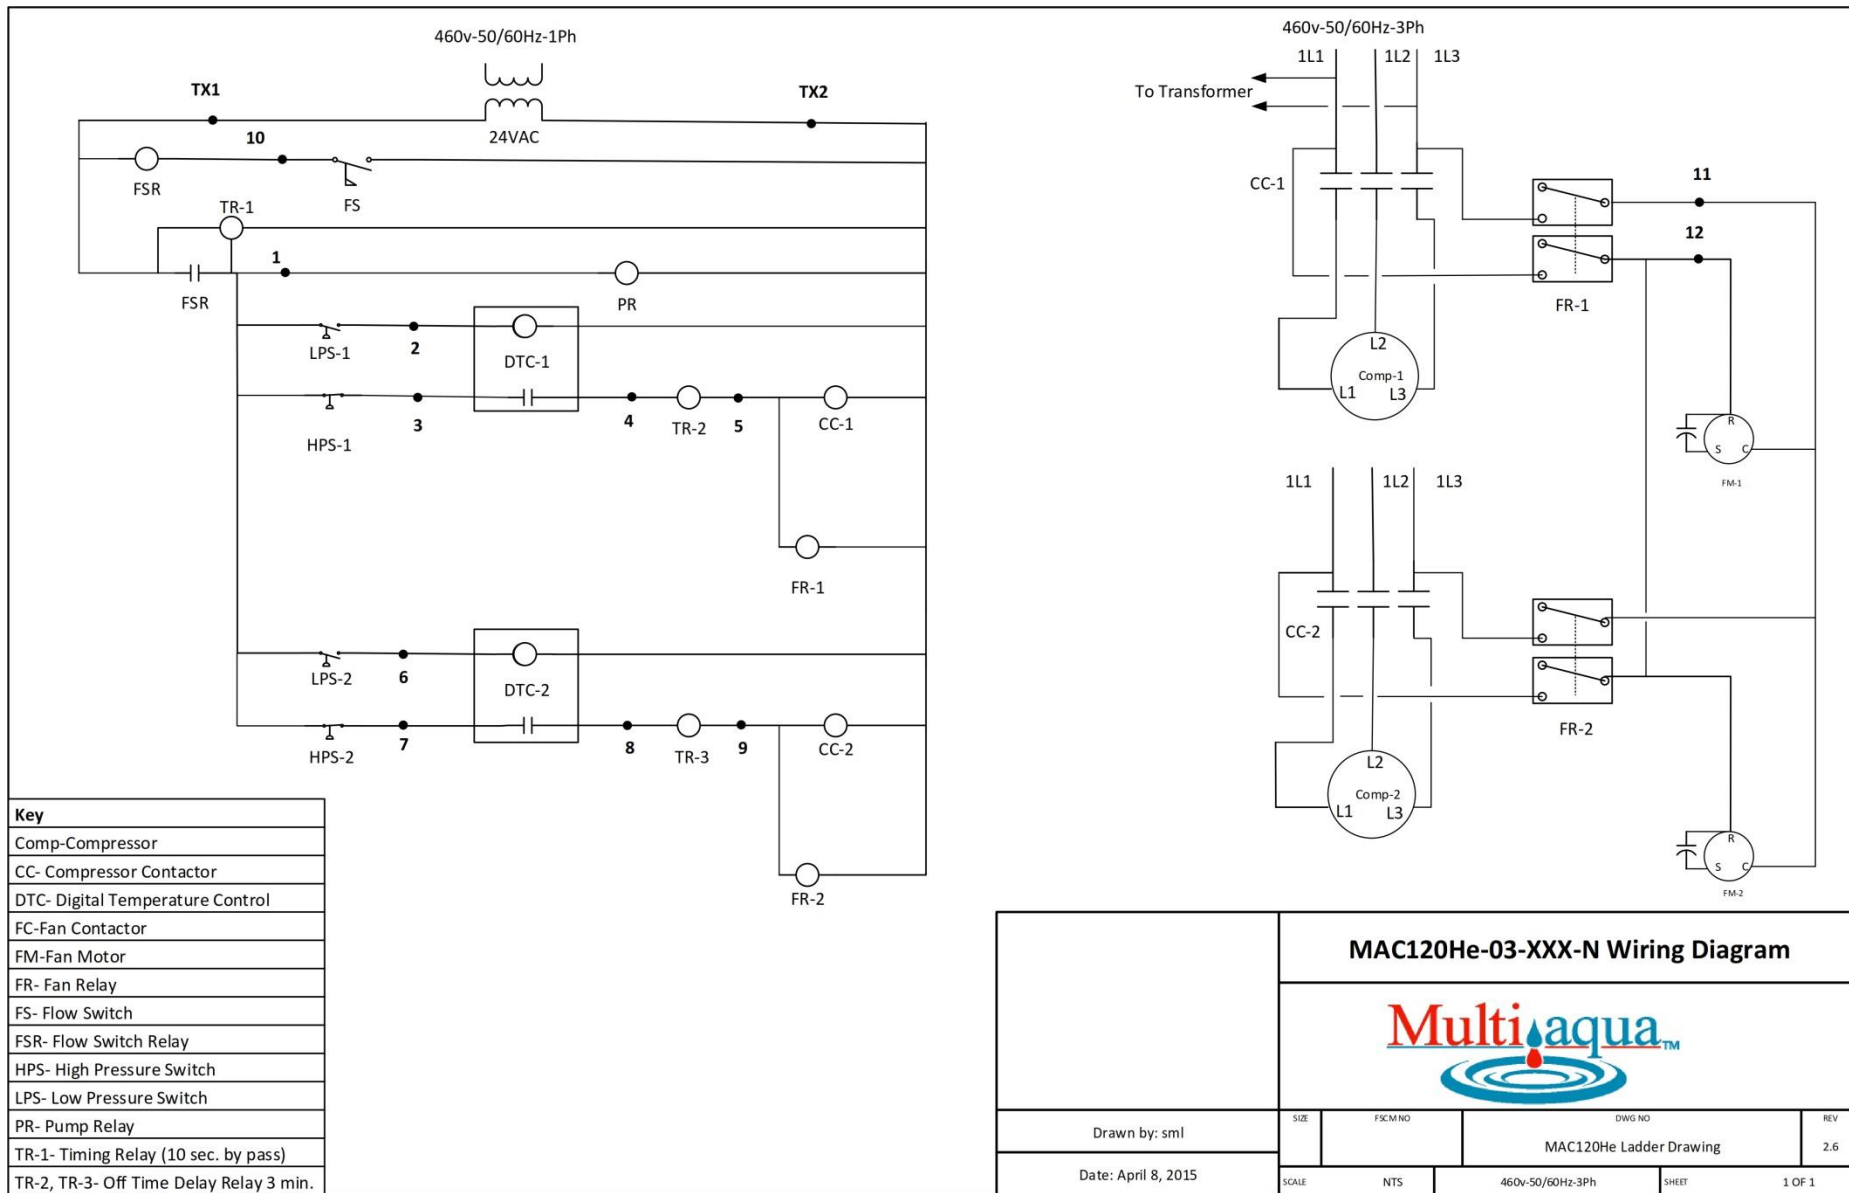

MAC-120HE-3 Wiring Diagram

380/460-3-50/60

MAC-120HE-3 Dimensional Drawing

380/460-3-50/60