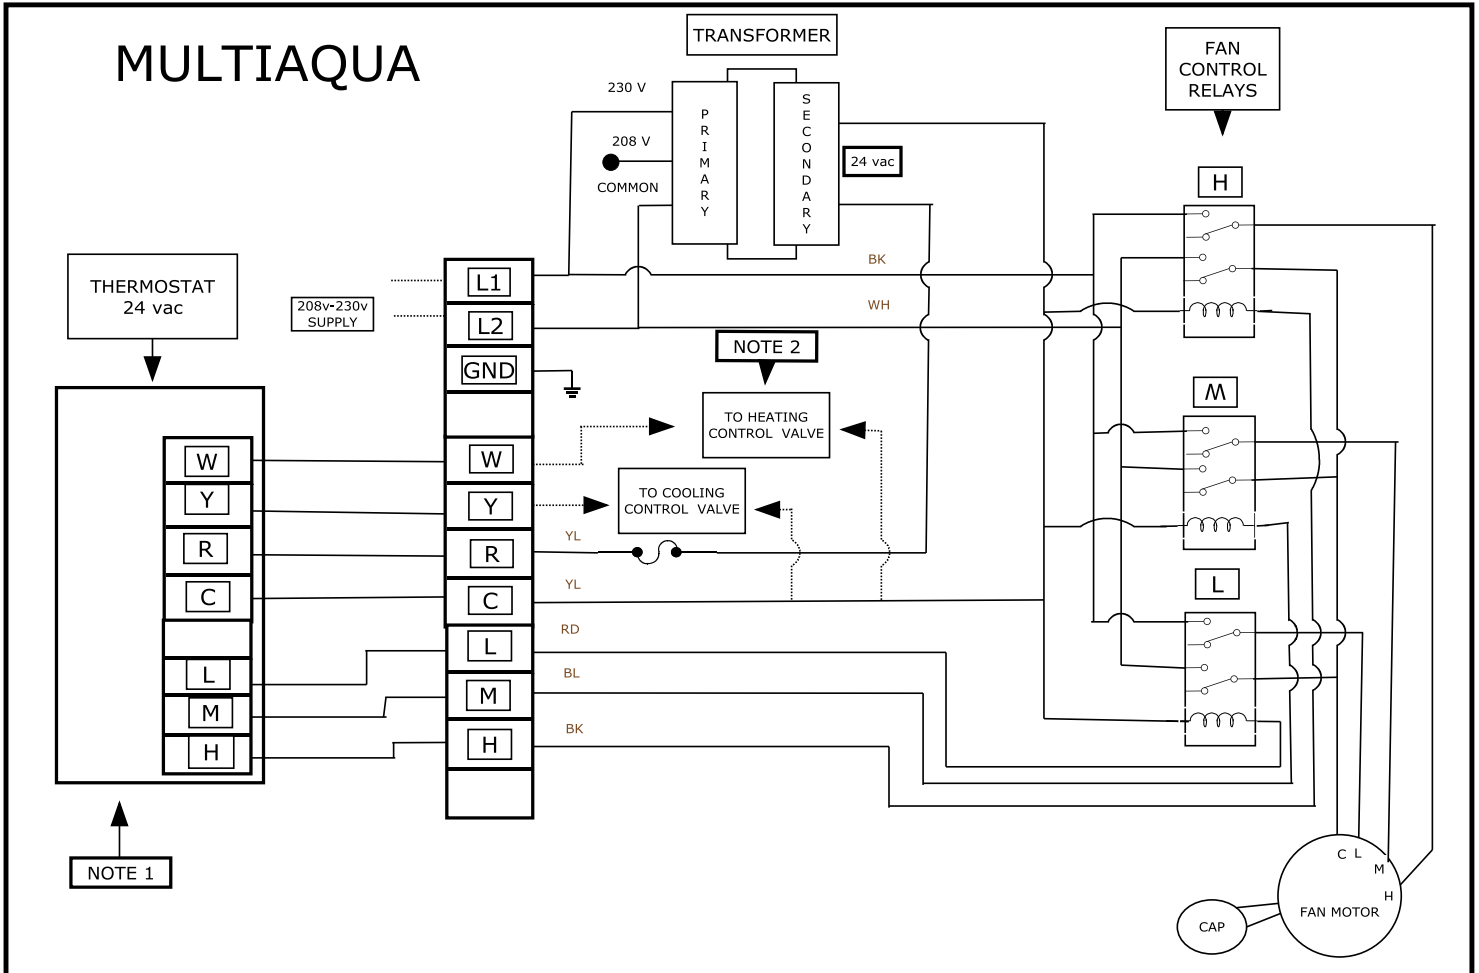

MCFCW-04-XXX-1 Wiring Diagram

208/230-1-50/60

TITLE	MCFCW-XX-XXX-1 WIRING DIAGRAM
AUTHOR	kjg
DATE	07-20-07
REVISION	

LEGEND:

- FACTORY WIRING
- FIELD WIRING
- GROUND
- 1.0 AMP FUSE

NOTES:

1. THERMOSTAT SUPPLIED AND INSTALLED BY OTHERS.
2. HEATING AND COOLING CONTROL VALVES ARE FIELD INSTALLED.

MCFCW-04-XXX-1 Dimensional Drawing

FAN COIL DIMENSIONS (in.)									
Fan Coil Model Number	A	B	C	D	E	F	G	H	I
MCFCW-04-4HS(LS)-01	29.25	7.00	12.25	29.21	37.2	24.25	39.25	26.00	10.50