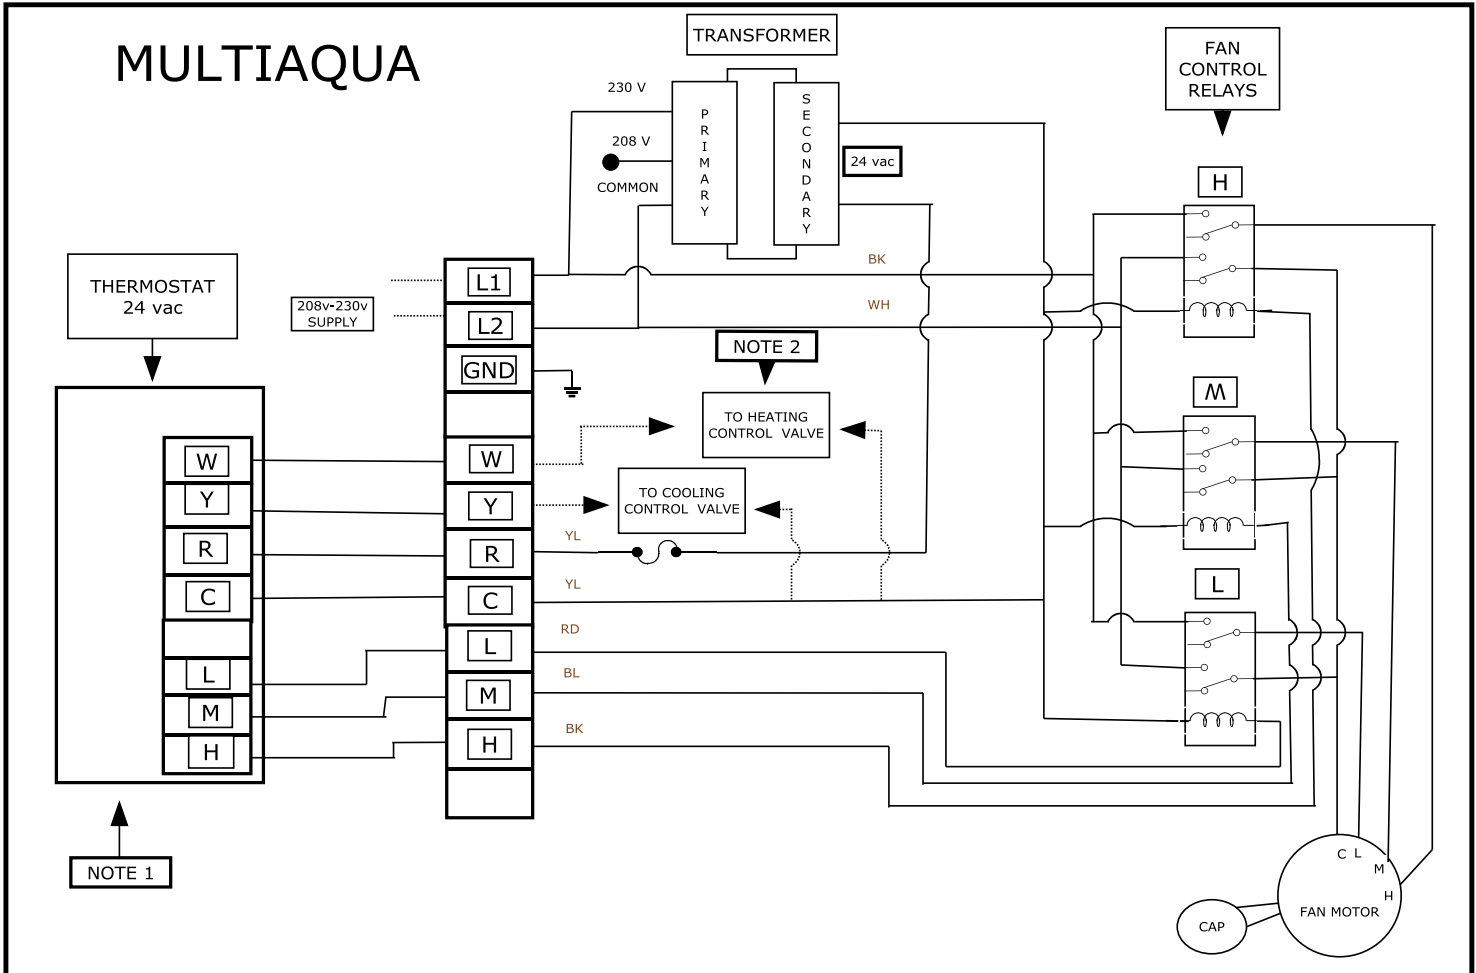

# MCFCW-06-XXX-1 Wiring Diagram

208/230-1-50/60

TITLE	<b>MCFCW-XX-XXX-1 WIRING DIAGRAM</b>
AUTHOR	kjg
DATE	07-20-07
REVISION	

**LEGEND:**

- FACTORY WIRING
- FIELD WIRING
- GROUND
- 1.0 AMP FUSE

**NOTES:**

1. THERMOSTAT SUPPLIED AND INSTALLED BY OTHERS.
2. HEATING AND COOLING CONTROL VALVES ARE FIELD INSTALLED.

# MCFCW-06-XXX-1 Dimensional Drawing

FAN COIL DIMENSIONS (in.)									
Fan Coil Model Number	A	B	C	D	E	F	G	H	I
MCFCW-06-4HS(LS)-01	29.25	7.00	12.25	29.21	37.2	24.25	39.25	26.00	10.50