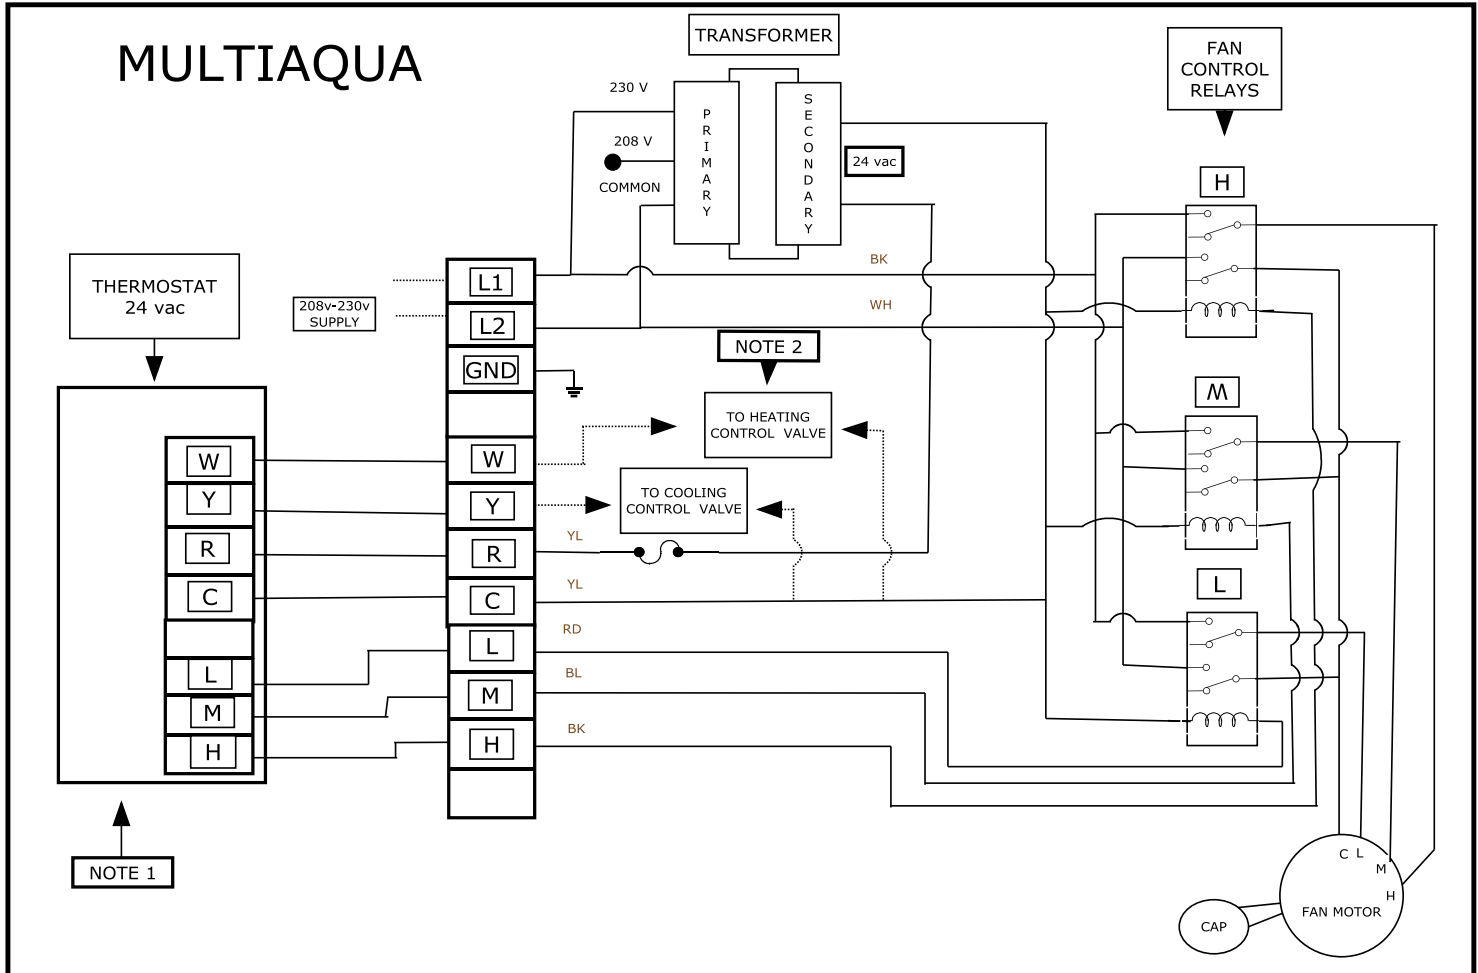

# MCFCW-08-XXX-1 Wiring Diagram

208/230-1-50/60

TITLE	<b>MCFCW-XX-XXX-1 WIRING DIAGRAM</b>
AUTHOR	kjg
DATE	07-20-07
REVISION	

**LEGEND:**

-  FACTORY WIRING
-  FIELD WIRING
-  GROUND
-  1.0 AMP FUSE

**NOTES:**

1. THERMOSTAT SUPPLIED AND INSTALLED BY OTHERS.
2. HEATING AND COOLING CONTROL VALVES ARE FIELD INSTALLED.

# MCFCW-08-XXX-1 Dimensional Drawing

FAN COIL DIMENSIONS (in.)									
Fan Coil Model Number	A	B	C	D	E	F	G	H	I
MCFCW-08-4HS(LS)-01	29.25	7.00	12.25	29.21	45.87	24.25	48.00	49.00	12.00