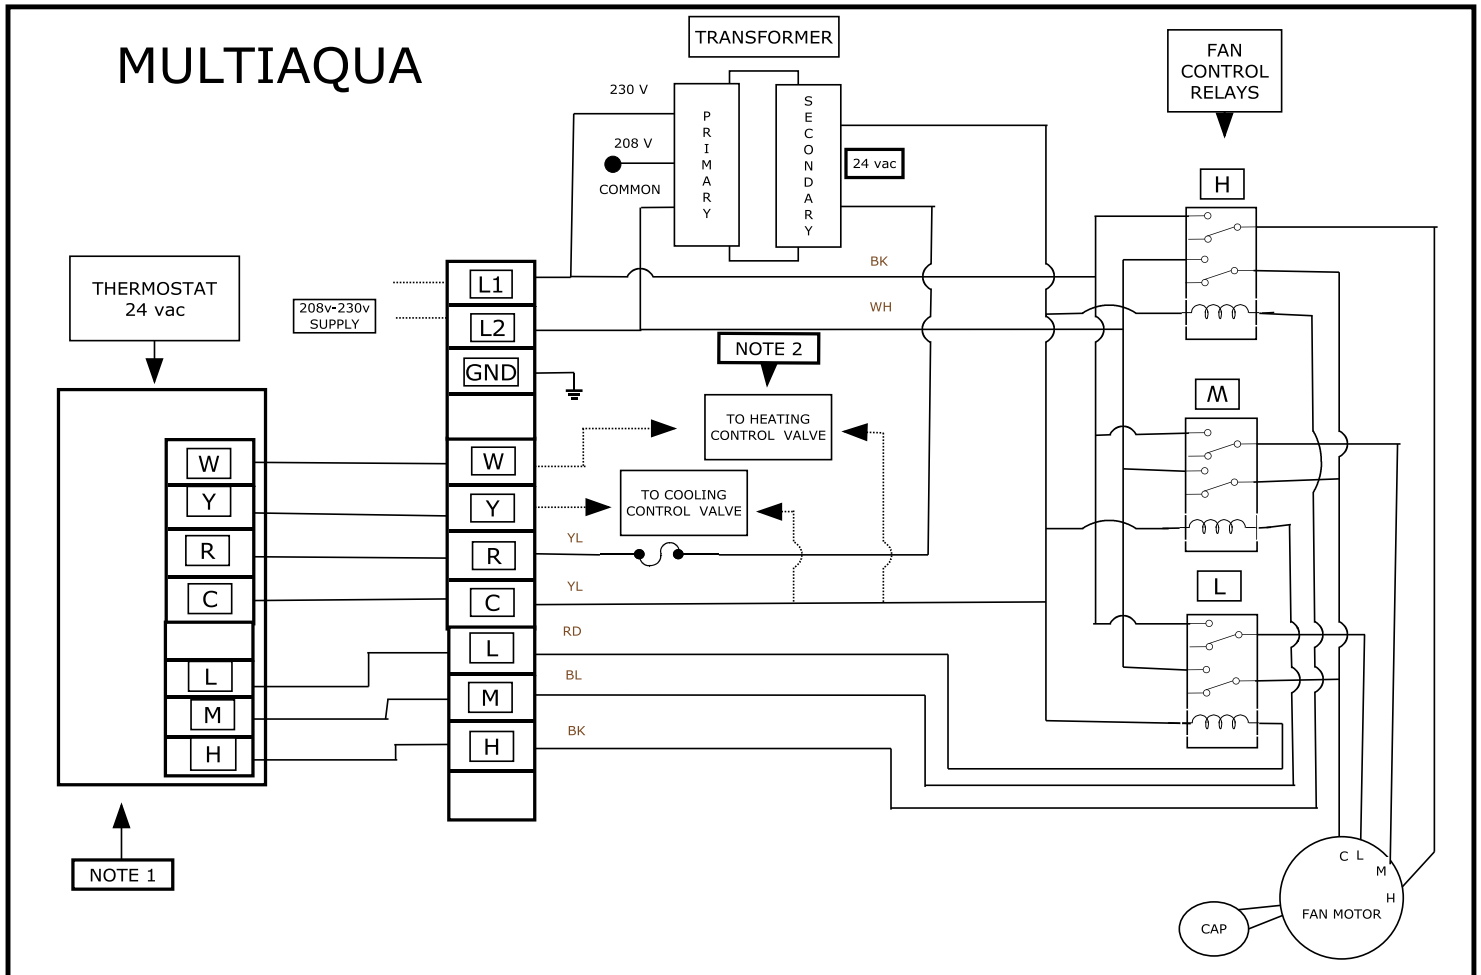

MCFCW-12-XXX-1 Wiring Diagram

208/230-1-50/60

TITLE	MCFCW-XX-XXX-1 WIRING DIAGRAM
AUTHOR	kjg
DATE	07-20-07
REVISION	

LEGEND:

- FACTORY WIRING
- FIELD WIRING
- GROUND
- 1.0 AMP FUSE

NOTES:

1. THERMOSTAT SUPPLIED AND INSTALLED BY OTHERS.
2. HEATING AND COOLING CONTROL VALVES ARE FIELD INSTALLED.

MCFCW-12-XXX-1 Dimensional Drawing

FAN COIL DIMENSIONS (in.)									
Fan Coil Model Number	A	B	C	D	E	F	G	H	I
MCFCW-12-4HS(LS)-01	33.00	12.00	12.25	29.21	54.92	24.25	48.00	49.00	12.00