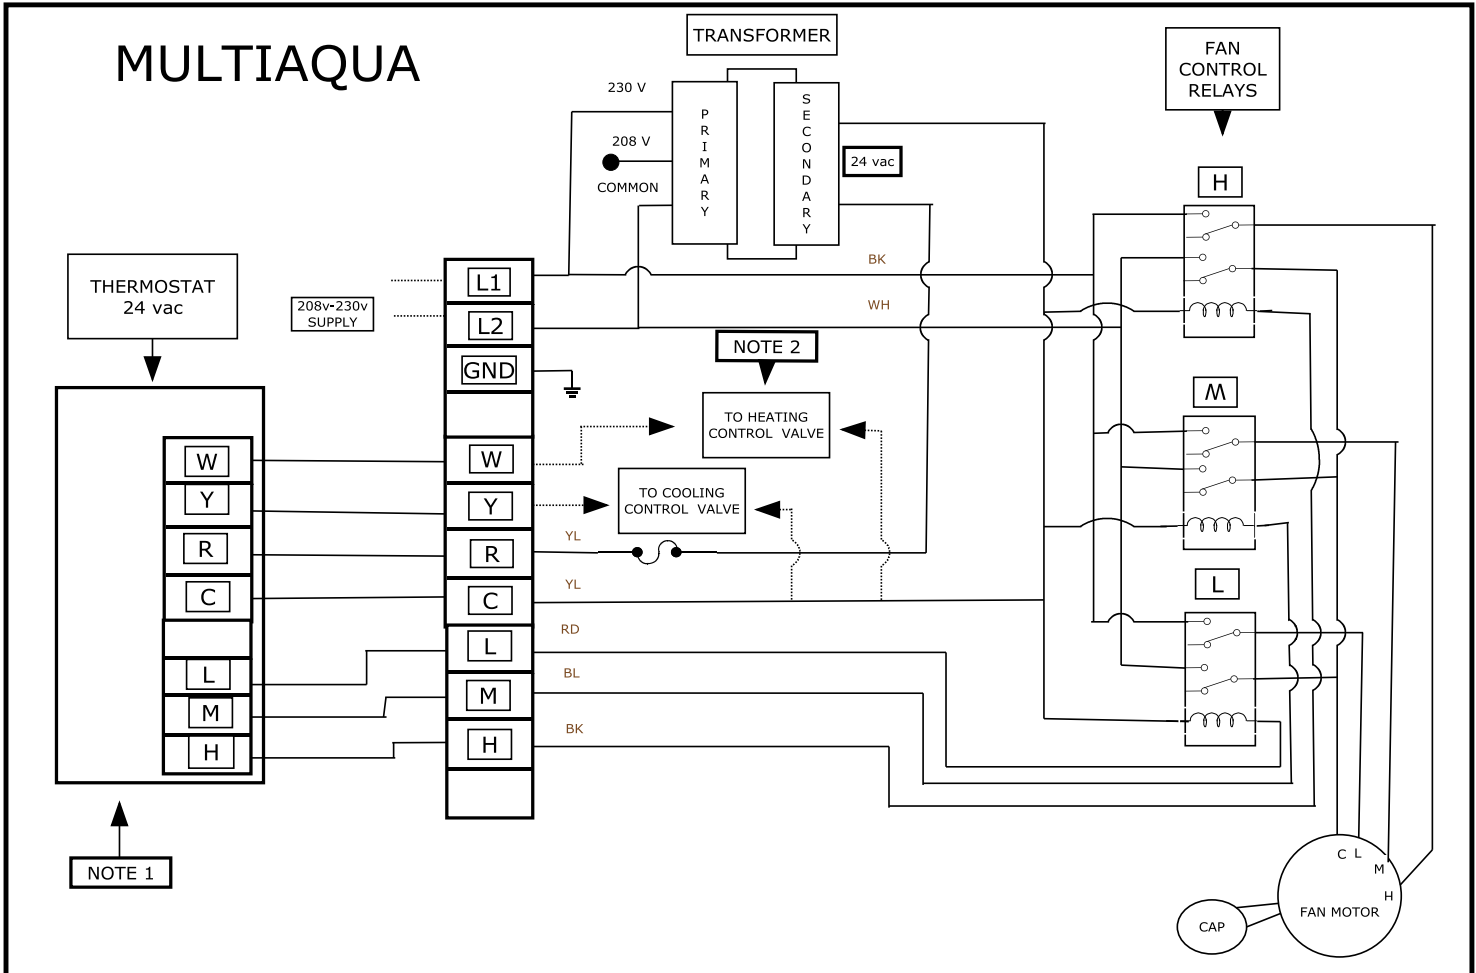

MCFCW-20-XXX-1 Wiring Diagram

208/230-1-50/60

TITLE	MCFCW-XX-XXX-1 WIRING DIAGRAM
AUTHOR	kjg
DATE	07-20-07
REVISION	

LEGEND:

- FACTORY WIRING
- FIELD WIRING
- GROUND
- 1.0 AMP FUSE

NOTES:

1. THERMOSTAT SUPPLIED AND INSTALLED BY OTHERS.
2. HEATING AND COOLING CONTROL VALVES ARE FIELD INSTALLED.

MCFCW-20-XXX-1 Dimensional Drawing

FAN COIL DIMENSIONS (in.)									
Fan Coil Model Number	A	B	C	D	E	F	G	H	I
MCFCW-20-4HS(LS)-01	33.00	12.00	14.17	31.58	66.93	27.00	69.00	61.00	16.00